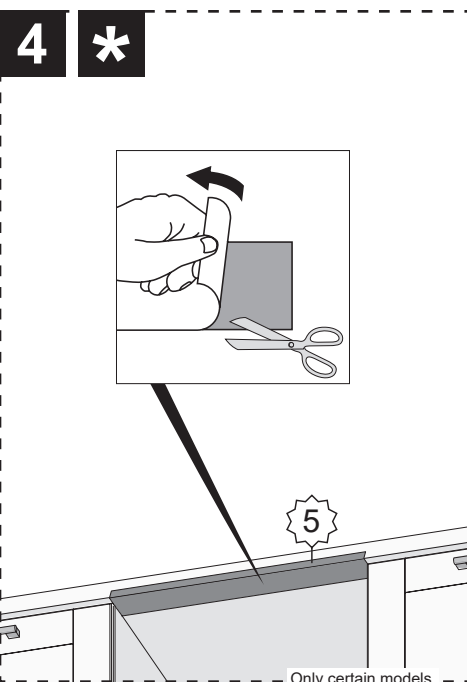

5. Plastic trim piece
 6. Plastic trim piece
 7. 2x (15 mm) Torx T20 screw
 8. Plastic trim piece
 9. Plastic trim piece
 10. Plastic trim piece

1 ? XL
? XXL

Size: XL/XXL
 ART. NO. _____
 SERIAL NO. _____

min. 570 [mm]
 600 [mm]
 125 [mm]
 55 [mm]
 min. 50x100 [mm]

XL 820-898¹⁾
 XXL 860-933²⁾

4x

¹⁾ 820-870
²⁾ 860-910

SAFETY

5

3x

4x