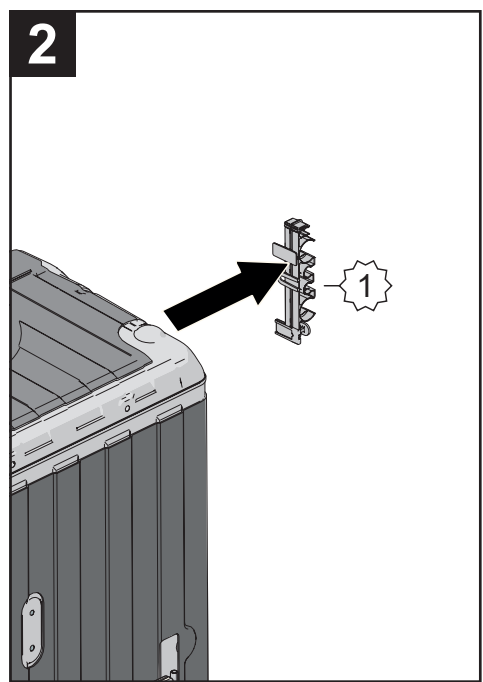

5. Plastic trim piece
 6. Plastic trim piece
 7. 2x (15 mm) Torx T20 screw
 8. Plastic trim piece
 9. Plastic trim piece
 10. Plastic trim piece

1 ? XL
? XXL

Size: XL/XXL
 ART. NO. _____
 SERIAL NO. _____

min. 570 [mm]
 600 [mm]
 125 [mm]
 55 [mm]
 min. 50x100 [mm]

XL 820-898¹⁾
 XXL 860-933²⁾

4x

¹⁾ 820-870
²⁾ 860-910

SAFETY

5

3x

4x