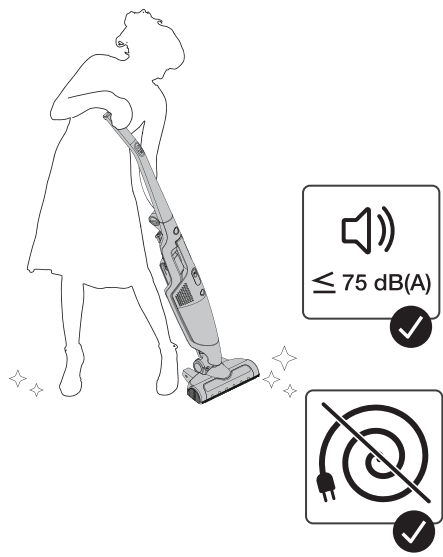

# **gorenje**

*Life Simplified*

**STICK VACUUM CLEANER**

**G•FORCE FREE**

1. HANDLE

5. ADAPTER

3. HANDY VACUUM CLEANER

6. DETACHABLE BATTERY

2. ELECTRICAL BRUSH

4. EXTRA ATTACHMENTS

1.

2.

1.

2.

3.

1.