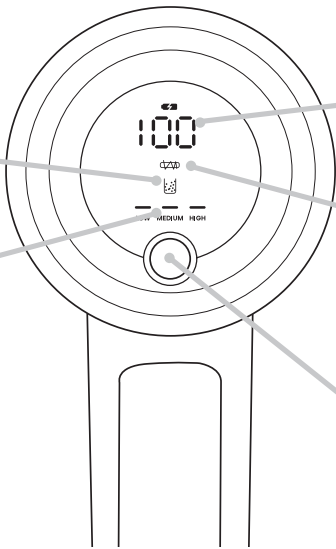

HIGH
≤ 13 min
MEDIUM
≤ 20 min
LOW
≤ 60 min