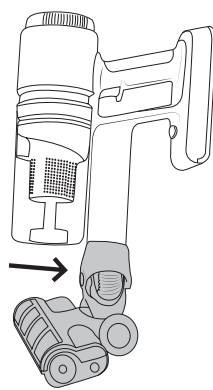

3.

Diagram illustrating the correct and incorrect use of the cordless stick vacuum cleaner. The top section shows the upright mode, and the bottom section shows the angled mode.

Upright Mode (Top Section):

- Left Column (Prohibited uses):**

 - Carpet (checkmark)
 - Hard floor (checkmark)
 - Staircase (cross)
 - Water (cross)

- Right Column (Allowed uses):**

 - Grates (checkmark)
 - Spiders (checkmark)
 - Baseboards (checkmark)
 - Flowers (checkmark)
 - Staircase (cross)
 - Water (cross)

Angled Mode (Bottom Section):

- Left Column (Allowed uses):**

 - Staircase (checkmark)
 - Carpet (checkmark)
 - Staircase (cross)

- Right Column (Prohibited uses):**

 - Water (cross)

The diagram shows the vacuum cleaner in upright, angled, and fully extended positions. A black arrow points to a small button on the side of the angled tube, indicating a locking mechanism.