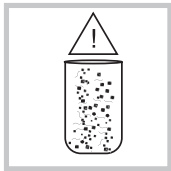

HIGH
≤ 13 min
MEDIUM
≤ 20 min
LOW
≤ 60 min