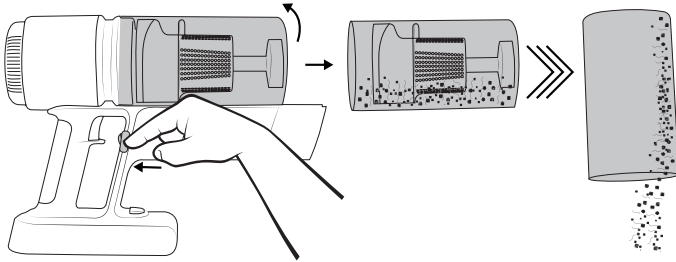

Angled Mode (Bottom Section):

- Left Column (Allowed uses):**

 - Staircase (checkmark)
 - Carpet (checkmark)
 - Staircase (cross)

- Right Column (Prohibited uses):**

 - Water (cross)

The diagram shows the vacuum cleaner in upright, angled, and fully extended positions. A black arrow points to a small button on the side of the angled tube, indicating a locking mechanism.

b

c

HIGH
≤ 13 min
MEDIUM
≤ 20 min
LOW
≤ 60 min

Filter quick clean

Hisense