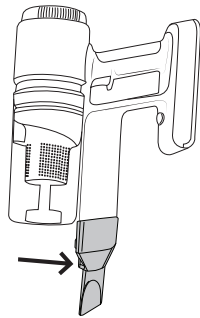

3.

Diagram illustrating the correct and incorrect use of the cordless stick vacuum cleaner. The top section shows the upright mode, and the bottom section shows the angled mode.

Upright Mode (Top Section):

- Left Column (Prohibited uses):**

 - Carpet (checkmark)
 - Hard floor (checkmark)
 - Staircase (cross)
 - Water (cross)

- Right Column (Allowed uses):**

 - Grates (checkmark)
 - Spiders (checkmark)
 - Baseboards (checkmark)
 - Flowers (checkmark)
 - Staircase (cross)
 - Water (cross)

Angled Mode (Bottom Section):

- Left Column (Allowed uses):**

 - Staircase (checkmark)
 - Carpet (checkmark)
 - Staircase (cross)

- Right Column (Prohibited uses):**

 - Water (cross)

The diagram shows the vacuum cleaner in upright, angled, and fully extended positions. A black arrow points to a small button on the side of the angled tube, indicating a locking mechanism.