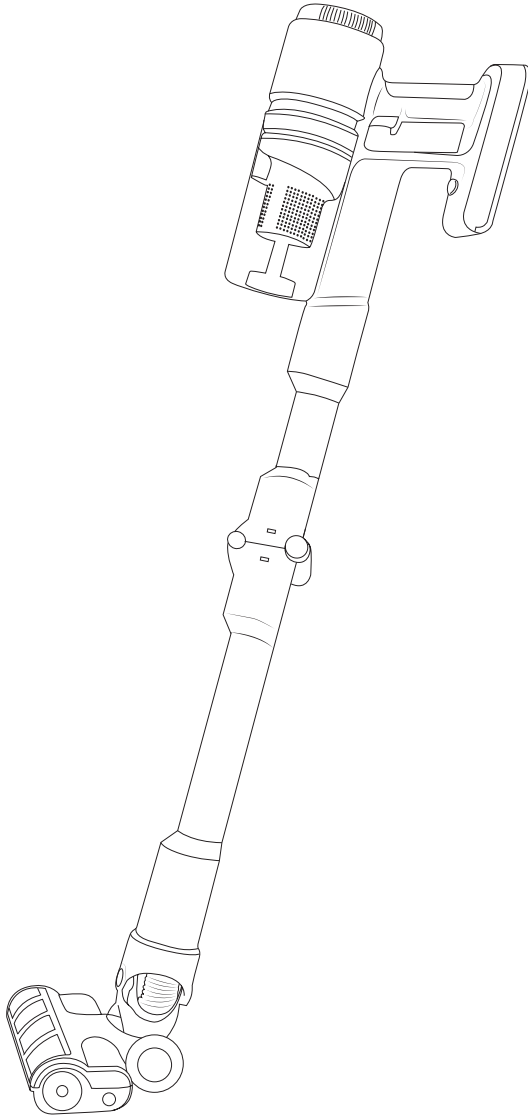

Hisense

HI MOVE IV
HVC6664BK

+

1.

2.

3.

4.

5.

3.

Diagram illustrating the correct and incorrect use of the cordless stick vacuum cleaner. The top section shows the upright mode, and the bottom section shows the angled mode.

Upright Mode (Top Section):

Angled Mode (Bottom Section):

- Left Column (Allowed uses):**

 - Staircase (checkmark)
 - Carpet (checkmark)
 - Staircase (cross)

- Right Column (Prohibited uses):**

 - Water (cross)

The diagram shows the vacuum cleaner in upright, angled, and fully extended positions. A black arrow points to a small button on the side of the angled tube, indicating a locking mechanism.