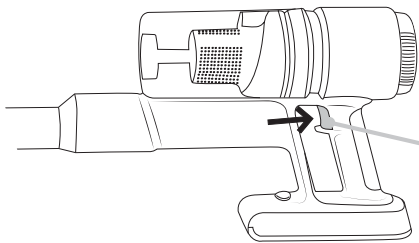

HIGH
≤ 13 min
MEDIUM
≤ 20 min
LOW
≤ 60 min