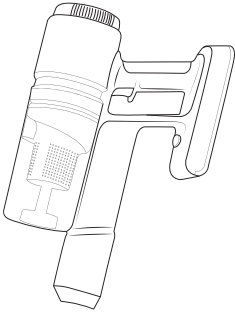

1.

2.

3.

4.

5.

6.

7.

8.

9.

10.

11.