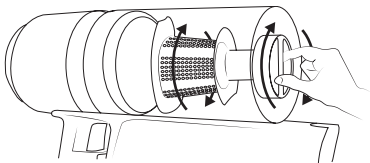

Filter quick clean