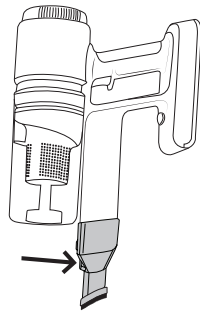

Angled Mode (Bottom Section):

- Left Column (Allowed uses):**

 - Staircase (checkmark)
 - Carpet (checkmark)
 - Staircase (cross)

- Right Column (Prohibited uses):**

 - Water (cross)

The diagram shows the vacuum cleaner in upright, angled, and fully extended positions. A black arrow points to a small button on the side of the angled tube, indicating a locking mechanism.