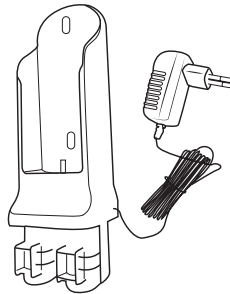

1.

2.

3.

4.

5.

6.

7.

8.

9.

10.

11.