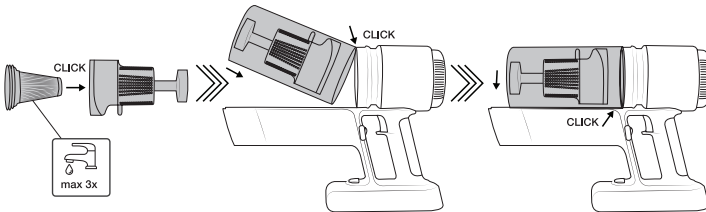

Angled Mode (Bottom Section):

- Left Column (Allowed uses):**

 - Staircase (checkmark)
 - Carpet (checkmark)
 - Staircase (cross)

- Right Column (Prohibited uses):**

 - Water (cross)

The diagram shows the vacuum cleaner in upright, angled, and fully extended positions. A black arrow points to a small button on the side of the angled tube, indicating a locking mechanism.

b

c

HIGH
≤ 13 min
MEDIUM
≤ 20 min
LOW
≤ 60 min

Filter quick clean

Hisense