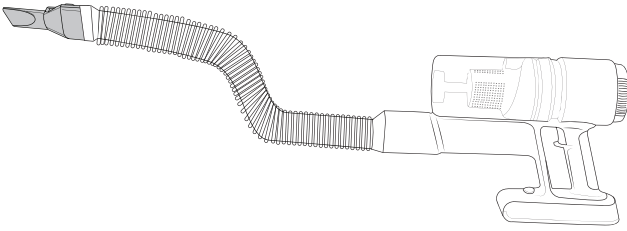

3.

Diagram illustrating the correct and incorrect use of the cordless stick vacuum cleaner. The top section shows the upright mode, and the bottom section shows the angled mode.

Upright Mode (Top Section):

Angled Mode (Bottom Section):

- Left Column (Allowed uses):**

 - Staircase (checkmark)
 - Carpet (checkmark)
 - Staircase (cross)

- Right Column (Prohibited uses):**

 - Water (cross)

The diagram shows the vacuum cleaner in upright, angled, and fully extended positions. A black arrow points to a small button on the side of the angled tube, indicating a locking mechanism.