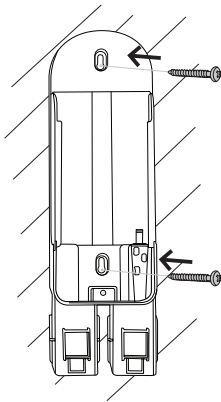

3.

Diagram illustrating the correct and incorrect use of the cordless stick vacuum cleaner. The top section shows the upright mode, and the bottom section shows the angled mode.

Upright Mode (Top Section):

Angled Mode (Bottom Section):

- Left Column (Allowed uses):**

 - Staircase (checkmark)
 - Carpet (checkmark)
 - Staircase (cross)

- Right Column (Prohibited uses):**

 - Water (cross)

The diagram shows the vacuum cleaner in upright, angled, and fully extended positions. A black arrow points to a small button on the side of the angled tube, indicating a locking mechanism.