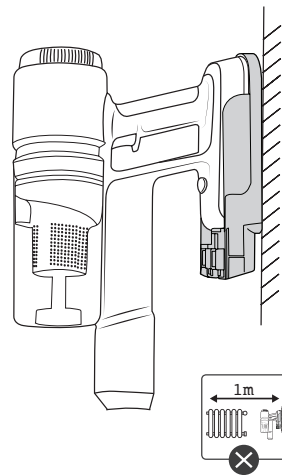

3.

Diagram illustrating the correct and incorrect use of the cordless stick vacuum cleaner. The top section shows the upright mode, and the bottom section shows the angled mode.

Upright Mode (Top Section):

- Left Column (Prohibited uses):**

 - Carpet (checkmark)
 - Hard floor (checkmark)
 - Staircase (cross)
 - Water (cross)

- Right Column (Allowed uses):**

 - Grates (checkmark)
 - Spiders (checkmark)
 - Baseboards (checkmark)
 - Flowers (checkmark)
 - Staircase (cross)
 - Water (cross)

Angled Mode (Bottom Section):

- Left Column (Allowed uses):**

 - Staircase (checkmark)
 - Carpet (checkmark)
 - Staircase (cross)

- Right Column (Prohibited uses):**

 - Water (cross)

The diagram shows the vacuum cleaner in upright, angled, and fully extended positions. A black arrow points to a small button on the side of the angled tube, indicating a locking mechanism.