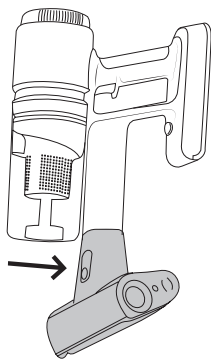

3.

Diagram illustrating the correct and incorrect use of the cordless stick vacuum cleaner. The top section shows the upright mode, and the bottom section shows the angled mode.

Upright Mode (Top Section):

- Left Column (Prohibited uses):**

 - Carpet (checkmark)
 - Hard floor (checkmark)
 - Staircase (cross)
 - Water (cross)

- Right Column (Allowed uses):**

 - Grates (checkmark)
 - Spiders (checkmark)
 - Baseboards (checkmark)
 - Flowers (checkmark)
 - Staircase (cross)
 - Water (cross)

Angled Mode (Bottom Section):

- Left Column (Allowed uses):**

 - Staircase (checkmark)
 - Carpet (checkmark)
 - Staircase (cross)

- Right Column (Prohibited uses):**

 - Water (cross)

The diagram shows the vacuum cleaner in upright, angled, and fully extended positions. A black arrow points to a small button on the side of the angled tube, indicating a locking mechanism.