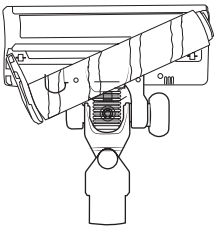

1.

2.

3.

4.

5.

6.

7.

8.

9.

10.

11.