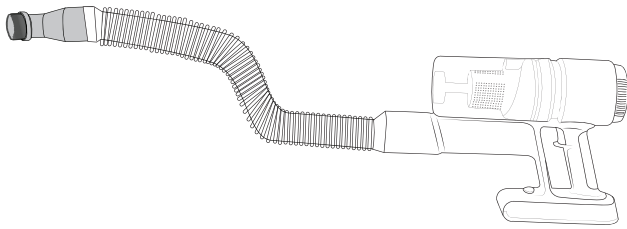

3.

Diagram illustrating the correct and incorrect use of the cordless stick vacuum cleaner. The top section shows the upright mode, and the bottom section shows the angled mode.

Upright Mode (Top Section):

Angled Mode (Bottom Section):

- Left Column (Allowed uses):**

 - Staircase (checkmark)
 - Carpet (checkmark)
 - Staircase (cross)

- Right Column (Prohibited uses):**

 - Water (cross)

The diagram shows the vacuum cleaner in upright, angled, and fully extended positions. A black arrow points to a small button on the side of the angled tube, indicating a locking mechanism.