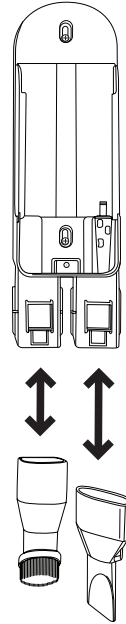

Hisense

HI MOVE IV
HVC6664BK

+

1.

2.

3.

4.

5.

6.

7.

8.

9.

10.

11.

1.

2.

3.

Diagram illustrating the correct and incorrect use of the cordless stick vacuum cleaner. The top section shows the upright mode, and the bottom section shows the angled mode.

Upright Mode (Top Section):

Angled Mode (Bottom Section):

- Left Column (Allowed uses):**

 - Staircase (checkmark)
 - Carpet (checkmark)
 - Staircase (cross)

- Right Column (Prohibited uses):**

 - Water (cross)

The diagram shows the vacuum cleaner in upright, angled, and fully extended positions. A black arrow points to a small button on the side of the angled tube, indicating a locking mechanism.