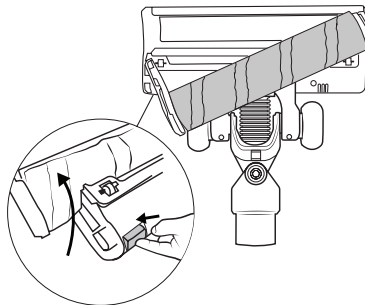

Filter quick clean