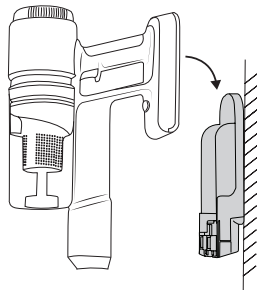

3.

Diagram illustrating the correct and incorrect use of the cordless stick vacuum cleaner. The top section shows the upright mode, and the bottom section shows the angled mode.

Upright Mode (Top Section):

- Left Column (Prohibited uses):**

 - Carpet (checkmark)
 - Hard floor (checkmark)
 - Staircase (cross)
 - Water (cross)

- Right Column (Allowed uses):**

 - Grates (checkmark)
 - Spiders (checkmark)
 - Baseboards (checkmark)
 - Flowers (checkmark)
 - Staircase (cross)
 - Water (cross)

Angled Mode (Bottom Section):

- Left Column (Allowed uses):**

 - Staircase (checkmark)
 - Carpet (checkmark)
 - Staircase (cross)

- Right Column (Prohibited uses):**

 - Water (cross)

The diagram shows the vacuum cleaner in upright, angled, and fully extended positions. A black arrow points to a small button on the side of the angled tube, indicating a locking mechanism.