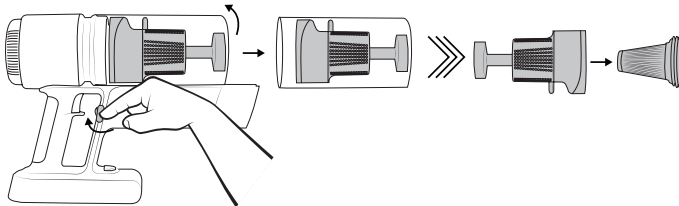

Angled Mode (Bottom Section):

- Left Column (Allowed uses):**

 - Staircase (checkmark)
 - Carpet (checkmark)
 - Staircase (cross)

- Right Column (Prohibited uses):**

 - Water (cross)

The diagram shows the vacuum cleaner in upright, angled, and fully extended positions. A black arrow points to a small button on the side of the angled tube, indicating a locking mechanism.

b

c

HIGH
≤ 13 min
MEDIUM
≤ 20 min
LOW
≤ 60 min

Filter quick clean

Hisense