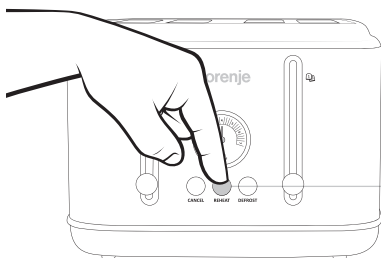

gorenje

Life Simplified

QUICK
GUIDE

TOASTER

T 2300CLIN

1. Toaster

OFF

1.