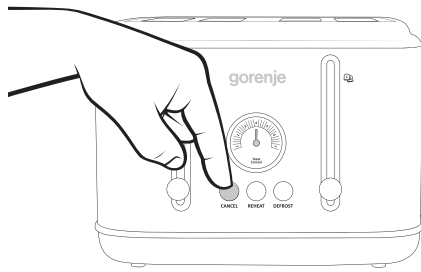

gorenje

Life Simplified

QUICK
GUIDE

TOASTER

T 2300CLIN

1. Toaster

OFF

1.