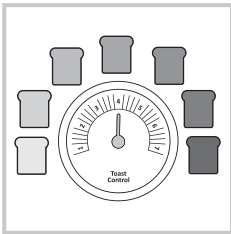

gorenje

Life Simplified

QUICK
GUIDE

TOASTER

T 2300CLIN

1. Toaster

OFF

1.