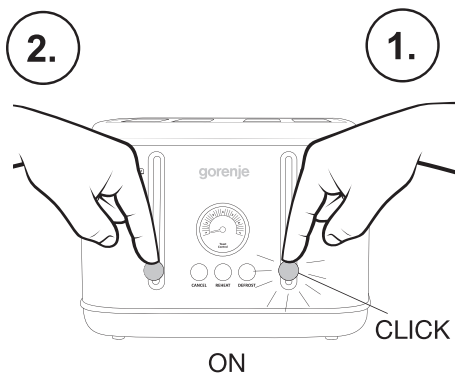

gorenje

Life Simplified

QUICK
GUIDE

TOASTER

T 2300CLIN

1. Toaster

OFF

1.