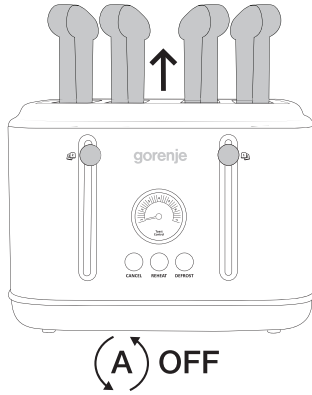

gorenje

Life Simplified

QUICK
GUIDE

TOASTER

T 2300CLIN

1. Toaster

OFF

1.