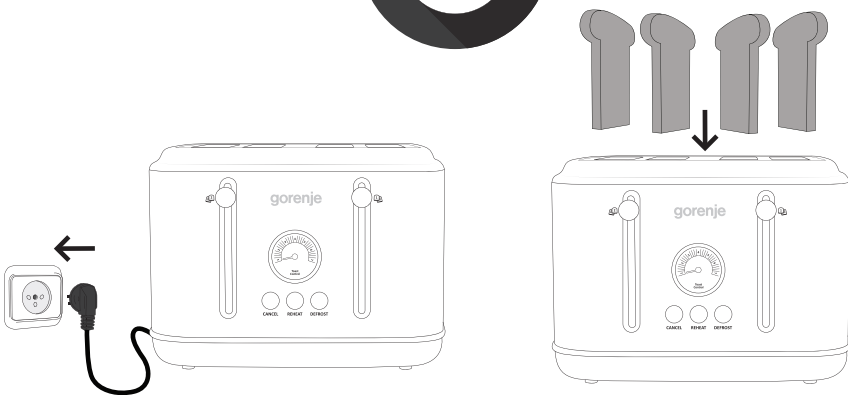

gorenje

Life Simplified

QUICK
GUIDE

TOASTER

T 2300CLIN

1. Toaster

OFF

1.