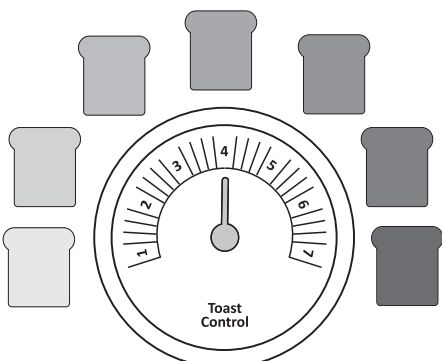

gorenje

Life Simplified

QUICK
GUIDE

TOASTER

T 2300CLIN

1. Toaster

OFF

1.