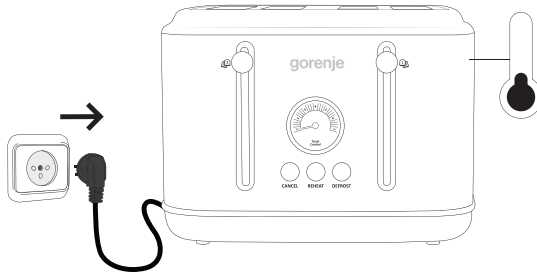

gorenje

Life Simplified

QUICK
GUIDE

TOASTER

T 2300CLIN

1. Toaster

OFF

1.