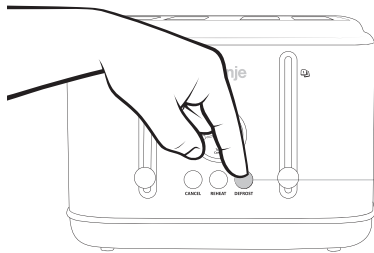

gorenje

Life Simplified

QUICK
GUIDE

TOASTER

T 2300CLIN

1. Toaster

OFF

1.