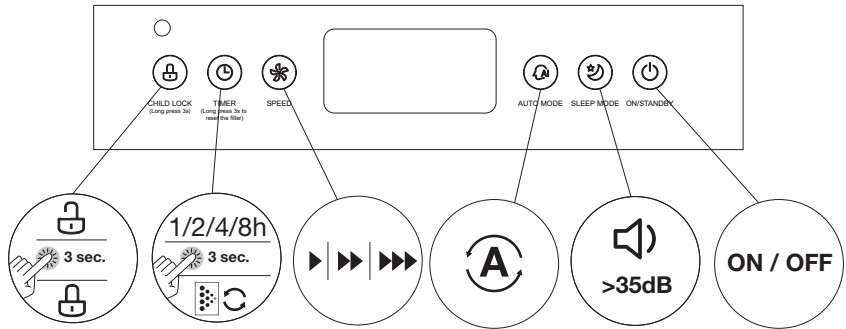

Smart sleep mode

5-layer filter

Multifunction

1. Air Purifier

2. Filter

1.

2.

3.

4.

5.

6.

7.

1.

2.

3.

10 sec.

4.

1.

2.

3.

4.

5.

6.

7.