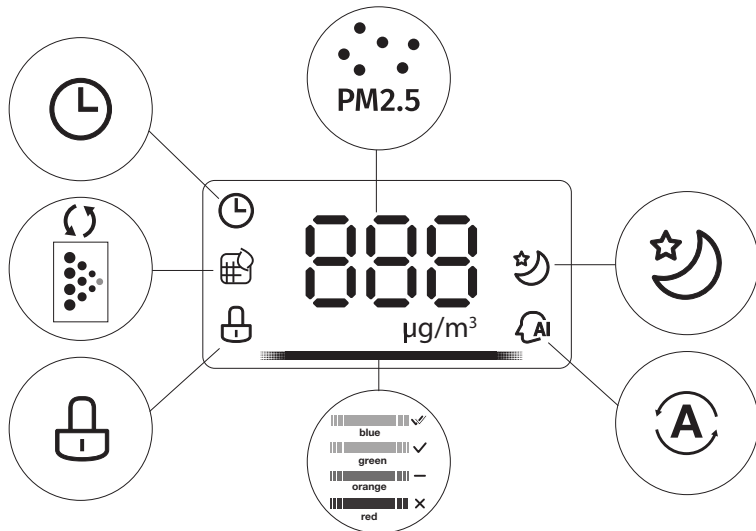

# **gorenje**

*Life Simplified*

**AIR PURIFIER**

---

FLEXI AIR

43 m<sup>2</sup>

HEPA 13  
filtration

>30-35 dB

Smart sleep mode

5-layer filter

Multifunction

1. Air Purifier

2. Filter

1.

2.

3.

4.

5.

6.

7.

1.

2.

3.

10 sec.