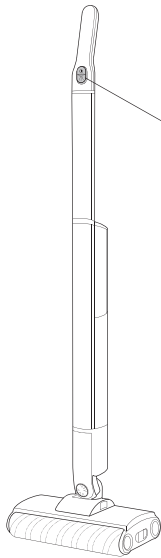

# **gorenje**

*Life Simplified*

QUICK  
GUIDE

**FLOOR CLEANER**

---

PURE GLIDE

1. Handle

2. Motor unit with brush

3. Cleaning kit

4. Adaptor

5. Storage base

🕒 2 min.

**gorenje**  
*Life Simplified*