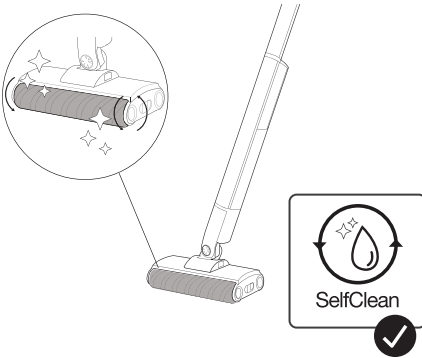

# **gorenje**

*Life Simplified*

QUICK  
GUIDE

**FLOOR CLEANER**

---

PURE GLIDE

1. Handle

2. Motor unit with brush