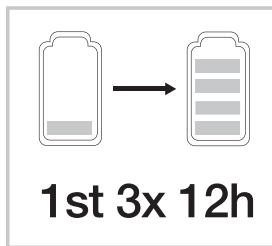

3. Cleaning kit

4. Adaptor

5. Storage base

🕒 2 min.

**gorenje**  
*Life Simplified*