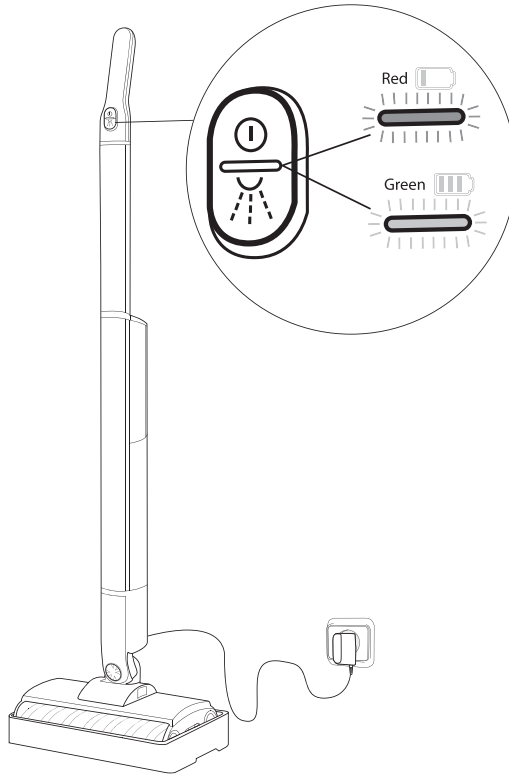

# **gorenje**

*Life Simplified*

QUICK  
GUIDE

**FLOOR CLEANER**

---

PURE GLIDE

1. Handle

2. Motor unit with brush

3. Cleaning kit

4. Adaptor

5. Storage base

🕒 2 min.

**gorenje**  
*Life Simplified*