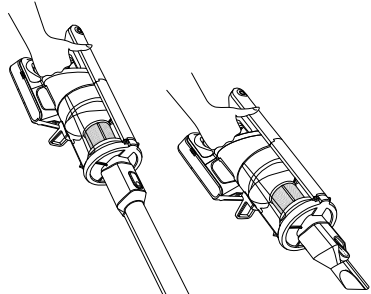

# **gorenje**

*Life Simplified*

**CORDLESS VACUUM CLEANER**  
SVC252FMWT

---

FREESTYLE MOVE

78 dB (A)

1. Suction hose

2. Motor unit with housing

3. Adapter with power cord

4. Wall-mountable holder

5. Extra attachments

7. Water tank

6. Electric brush

1.

2.

3/1  
✔