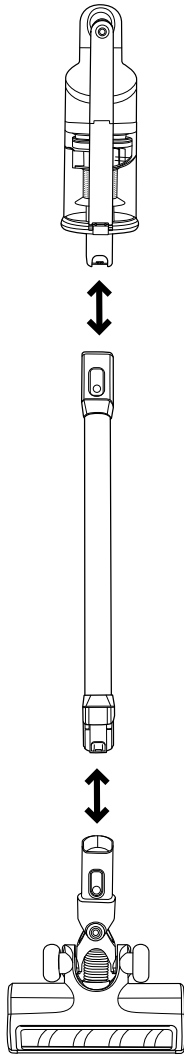

# **gorenje**

*Life Simplified*

**CORDLESS VACUUM CLEANER**  
SVC252FMWT

---

FREESTYLE MOVE

78 dB (A)

1. Suction hose

2. Motor unit with housing

3. Adapter with power cord

4. Wall-mountable holder

5. Extra attachments

7. Water tank

6. Electric brush

1.

2.

3/1  
✔