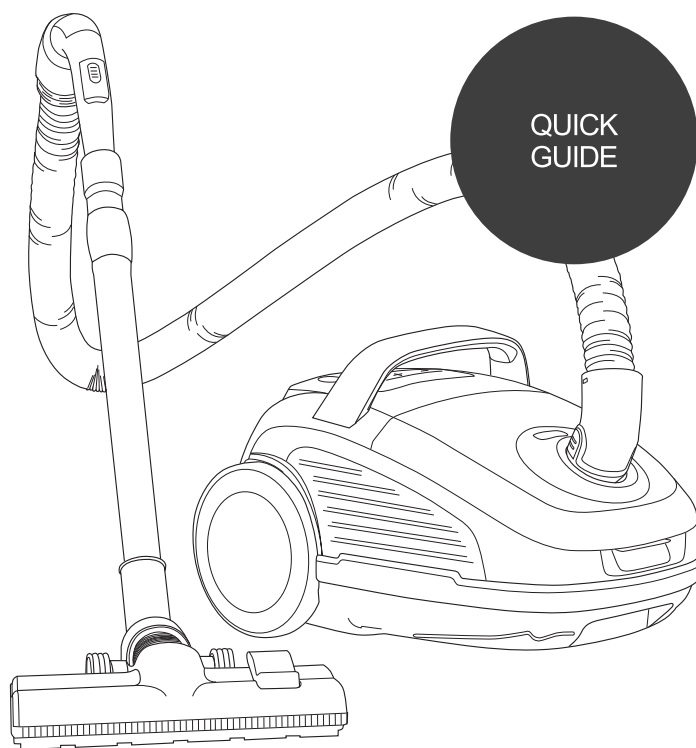

gorenje

Life Simplified

VACUUM CLEANER

G-FORCE PRO

1. Vacuum cleaner

2. Hose

3. Telescopic tube

4. XpandZone brush