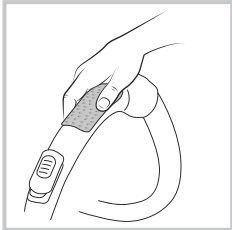

gorenje

Life Simplified

VACUUM CLEANER

G-FORCE PRO

1. Vacuum cleaner

2. Hose

3. Telescopic tube

4. XpandZone brush