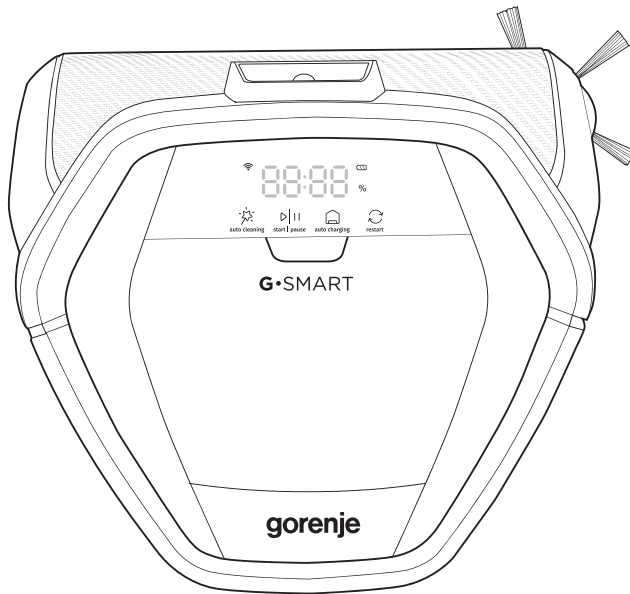

# **gorenje**

*Life Simplified*

**ROBOTIC VACUUM CLEANER**

**G•SMART**

1. ROBOTIC VACUUM CLEANER

4. SIDE BRUSH 2x

5. CLEANING BRUSH

2. CHARGING STATION

6. WATER TANK WITH MOP PAD

3. ADAPTER

7. BATTERY PACK 2x

8. MAINTENANCE TOOLS

**G•SMART ROBOT  
APP CONTROL**

Available on the  
**App Store**

GET IT ON  
**Google Play**

1.