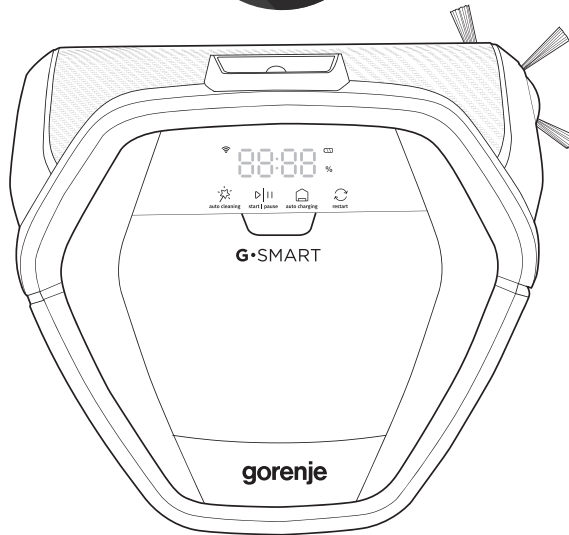

# **gorenje**

*Life Simplified*

**ROBOTIC VACUUM CLEANER**

**G•SMART**

1. ROBOTIC VACUUM CLEANER

4. SIDE BRUSH 2x

5. CLEANING BRUSH

2. CHARGING STATION

6. WATER TANK WITH MOP PAD

3. ADAPTER

7. BATTERY PACK 2x

8. MAINTENANCE TOOLS

**G•SMART ROBOT  
APP CONTROL**

Available on the  
**App Store**

GET IT ON  
**Google Play**

1.