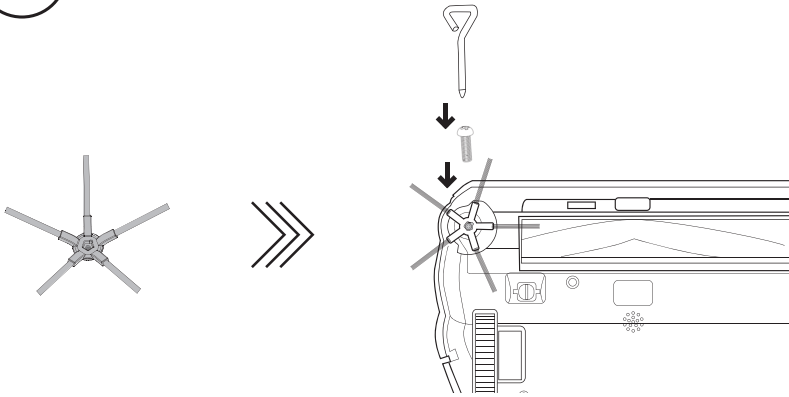

6. WATER TANK WITH MOP PAD

3. ADAPTER

7. BATTERY PACK 2x

8. MAINTENANCE TOOLS

**G•SMART ROBOT  
APP CONTROL**

Available on the  
**App Store**

GET IT ON  
**Google Play**

1.