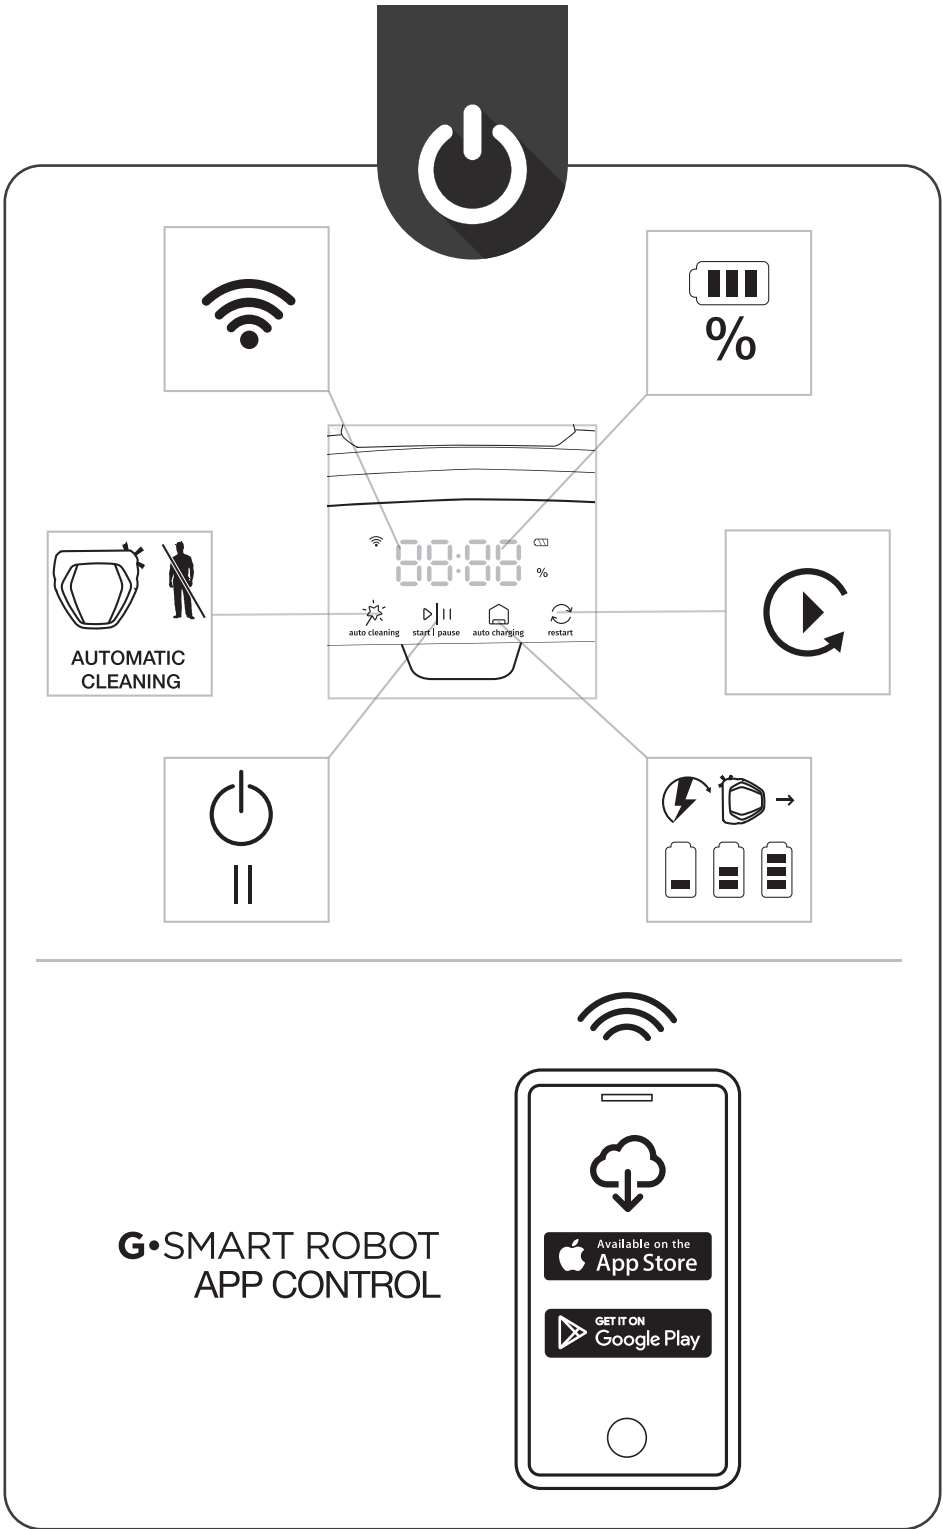

# **gorenje**

*Life Simplified*

**ROBOTIC VACUUM CLEANER**

**G•SMART**

1. ROBOTIC VACUUM CLEANER

4. SIDE BRUSH 2x

5. CLEANING BRUSH

2. CHARGING STATION

6. WATER TANK WITH MOP PAD

3. ADAPTER

7. BATTERY PACK 2x

8. MAINTENANCE TOOLS

**G•SMART ROBOT  
APP CONTROL**

Available on the  
**App Store**

GET IT ON  
**Google Play**

1.