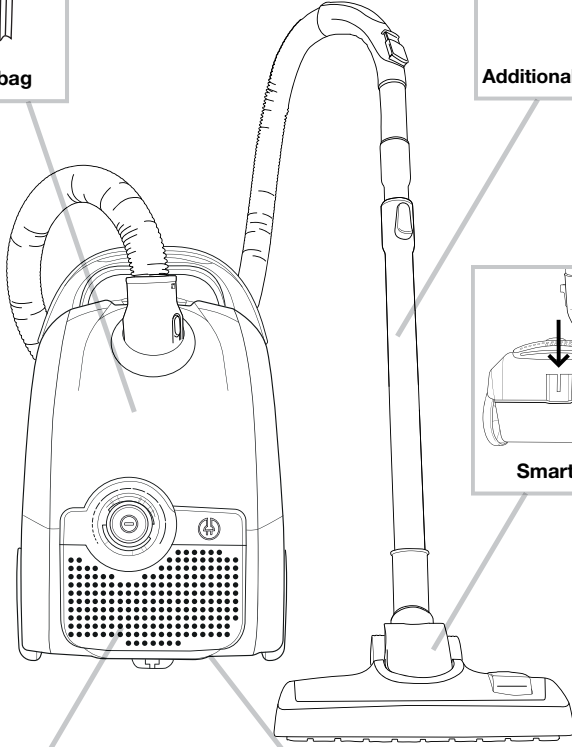

# **gorenje**

*Life Simplified*

**VACUUM CLEANER**

---

**EVO MAX**

**GB2 vacuum bag**

**Additional attachment**

**Smart parking**

**Double  
filtration**

**75 dB (A)**

**Extensive reach**

1. Vacuum cleaner

2. Hose

3. Telescopic tube

5. Extra attachments

4. Universal brush