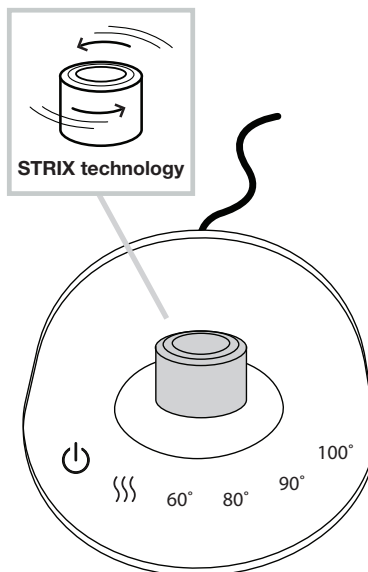

gorenje

Life Simplified

**KETTLE
KEEPER**

K 17TRB

1.7 L

KEEP WARM

STRIX technology

1.