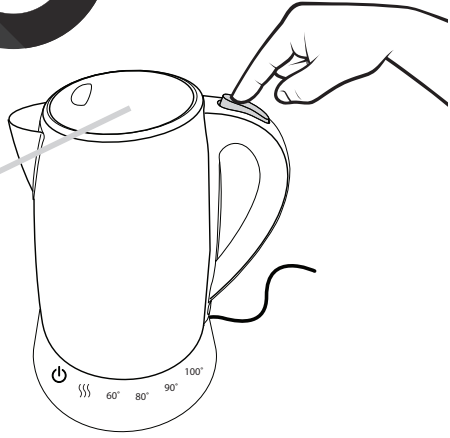

gorenje

Life Simplified

**KETTLE
KEEPER**

K 17TRB

1.7 L

KEEP WARM

STRIX technology

1.