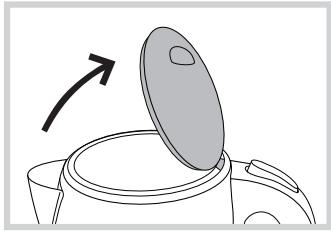

gorenje

Life Simplified

**KETTLE
KEEPER**

K 17TRB

1.7 L

KEEP WARM

STRIX technology

1.