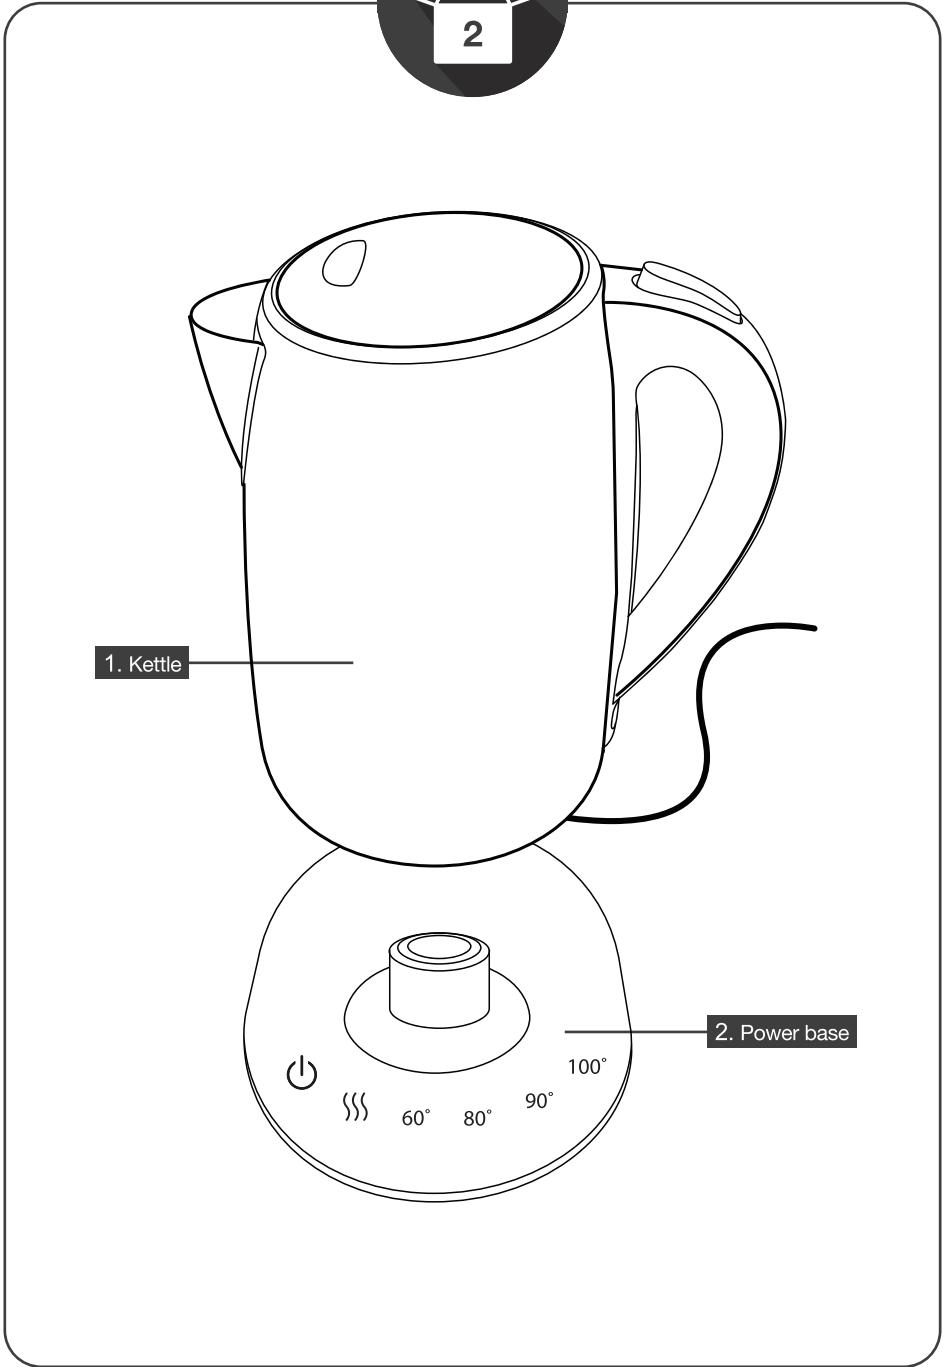

gorenje

Life Simplified

**KETTLE
KEEPER**

K 17TRB

1.7 L

KEEP WARM

STRIX technology

1.

2.

3.

4.

5.

6.

1. After 7sec.

2.

3.