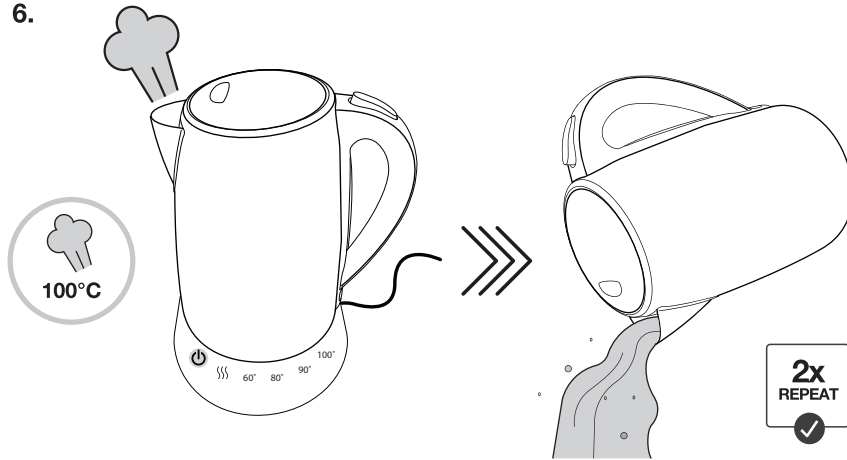

**1TBSP
SODA
+
WATER**

4.

**REST
OVERNIGHT**

5.

6.

gorenje
Life Simplified