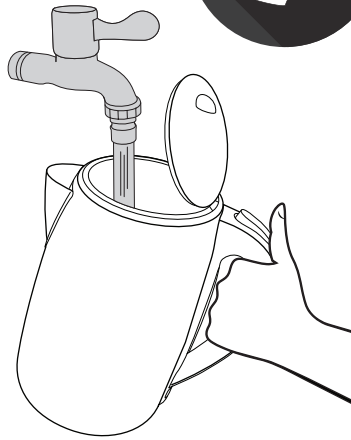

**1TBSP
SODA
+
WATER**

4.

**REST
OVERNIGHT**

5.

6.

gorenje
Life Simplified