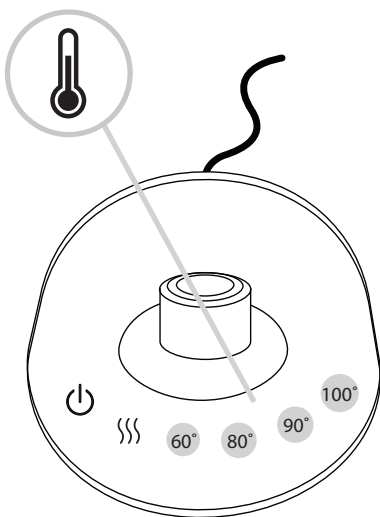

gorenje

Life Simplified

**KETTLE
KEEPER**

K 17TRB

1.7 L

KEEP WARM

STRIX technology

1.