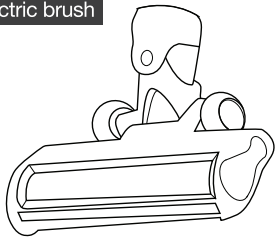

6. Electric brush