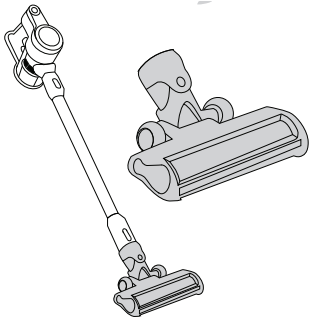

gorenje

Life Simplified

CORDLESS VACUUM CLEANER

FREESTYLE MOVE LITE

1. Suction hose

2. Motor unit with housing

3. Adapter with power cord

4. Wall-mountable holder

6. Electric brush

5. Extra attachments

1.

2.

i

1

2

5