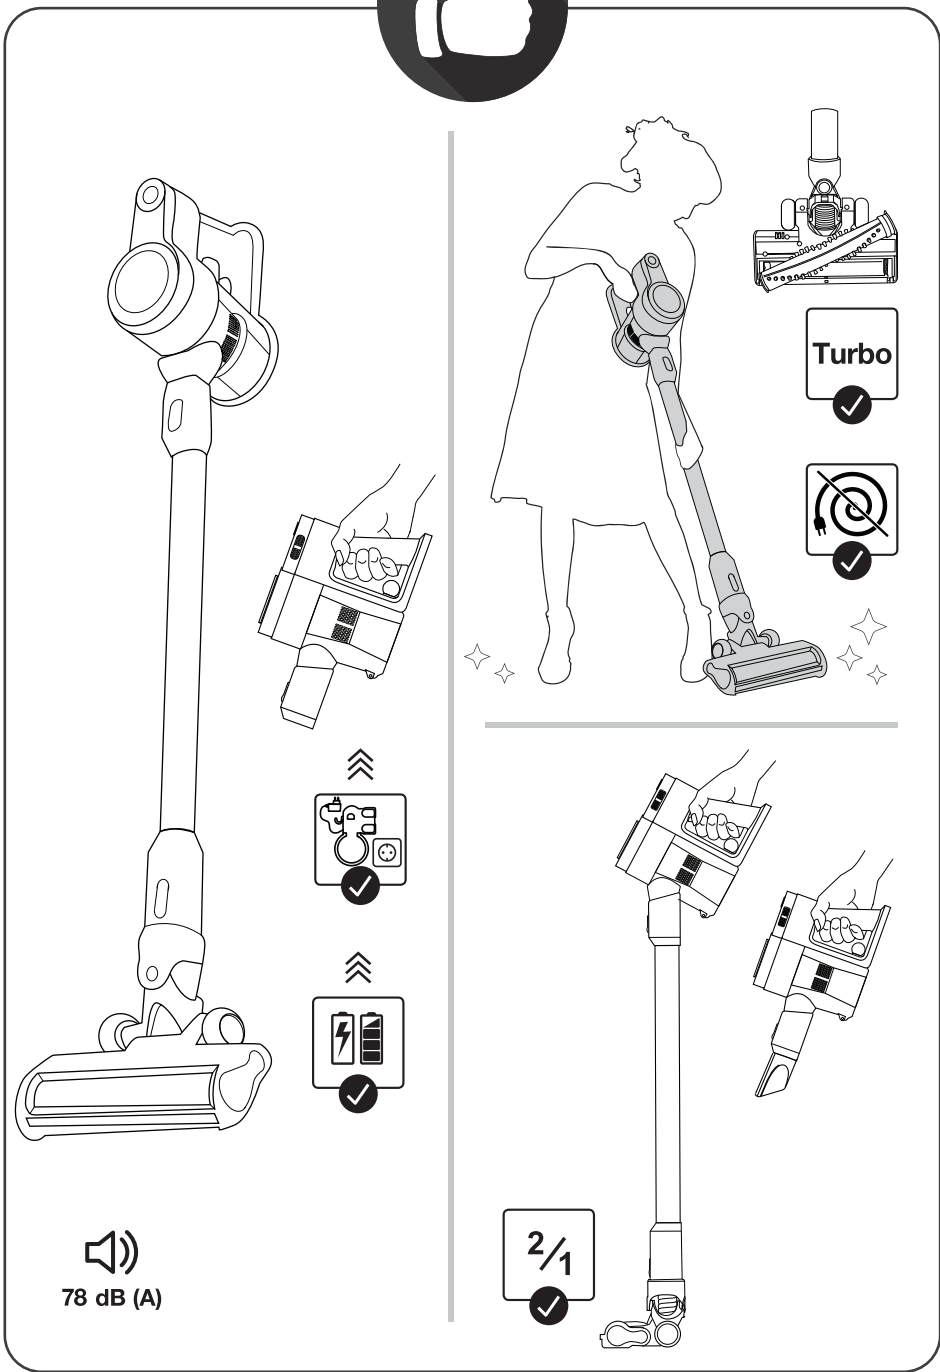

gorenje

Life Simplified

CORDLESS VACUUM CLEANER

FREESTYLE MOVE LITE

1. Suction hose

2. Motor unit with housing

3. Adapter with power cord

4. Wall-mountable holder

6. Electric brush

5. Extra attachments

1.

2.

i

1

2

5