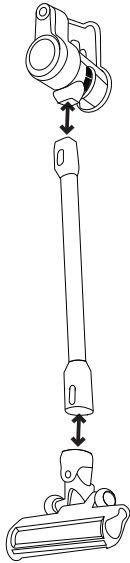

gorenje

Life Simplified

CORDLESS VACUUM CLEANER

FREESTYLE MOVE LITE

1. Suction hose

2. Motor unit with housing

3. Adapter with power cord

4. Wall-mountable holder

6. Electric brush

5. Extra attachments

1.

2.

i

1

2

5