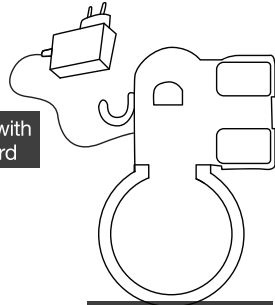

gorenje

Life Simplified

CORDLESS VACUUM CLEANER

FREESTYLE MOVE LITE

1. Suction hose

2. Motor unit with housing

3. Adapter with power cord

4. Wall-mountable holder