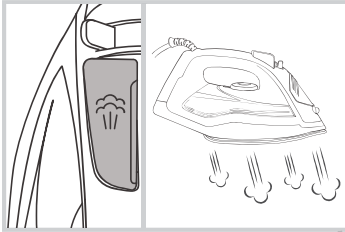

# **gorenje**

*Life Simplified*

**STEAM IRON**  
**STEAMCARE LITE**  
SIH 1800TQC / SIH 1800BLT

---

1800 W

1. IRON

2. WATER DOSE

1.