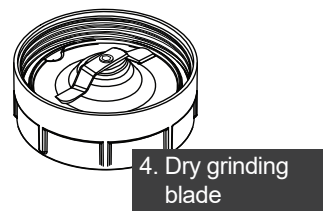

# **gorenje**

*Life Simplified*

**NUTRI POWER BLENDER**  
BN 1200AL

---

**1000ml**  
✓  
**1. Large jug**

**500ml**  
✓  
**2. Small jug**

**3. NutriBlade blade**

**4. Dry grinding blade**