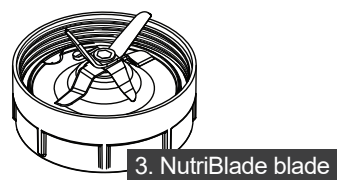

# **gorenje**

*Life Simplified*

**NUTRI POWER BLENDER**  
BN 1200AL

---

**1000ml**  
✓  
**1. Large jug**

**500ml**  
✓  
**2. Small jug**

**3. NutriBlade blade**

**4. Dry grinding blade**