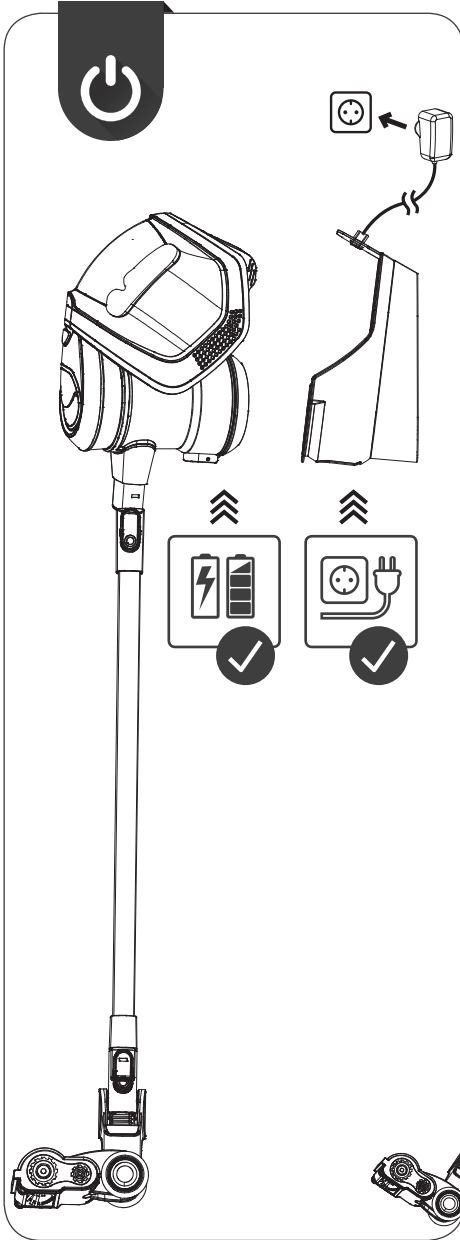

gorenje

Life Simplified

QUICK
GUIDE

CORDLESS VACUUM CLEANER
SVC 219FMW

FREESTYLE MOVE

1. Suction hose

2. Dust bin

3. Motor unit with housing

5. Wall-mountable holder

4. Adapter with power cord

7. Electric brush

6. Extra attachments

gorenje
Life Simplified