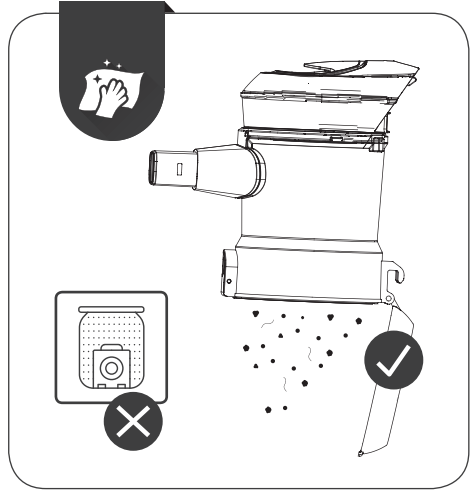

gorenje

Life Simplified

QUICK
GUIDE

CORDLESS VACUUM CLEANER
SVC 219FMW

FREESTYLE MOVE

1. Suction hose

2. Dust bin

3. Motor unit with housing

5. Wall-mountable holder

4. Adapter with power cord

7. Electric brush

6. Extra attachments

gorenje
Life Simplified