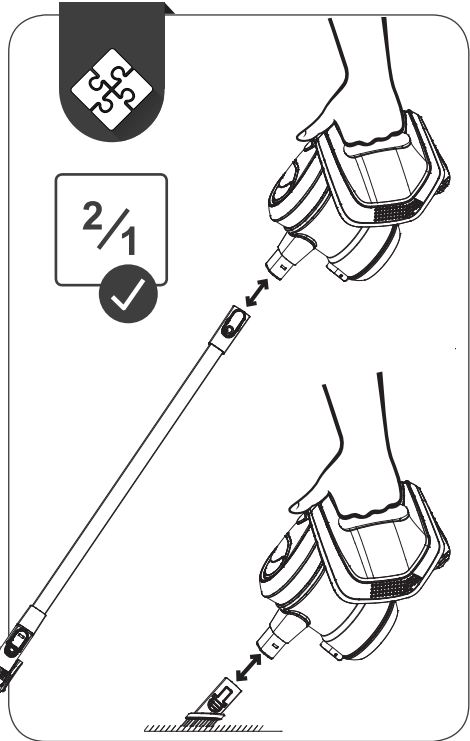

gorenje

Life Simplified

QUICK
GUIDE

CORDLESS VACUUM CLEANER
SVC 219FMW

FREESTYLE MOVE

1. Suction hose

2. Dust bin

3. Motor unit with housing

5. Wall-mountable holder

4. Adapter with power cord

7. Electric brush

6. Extra attachments

gorenje
Life Simplified