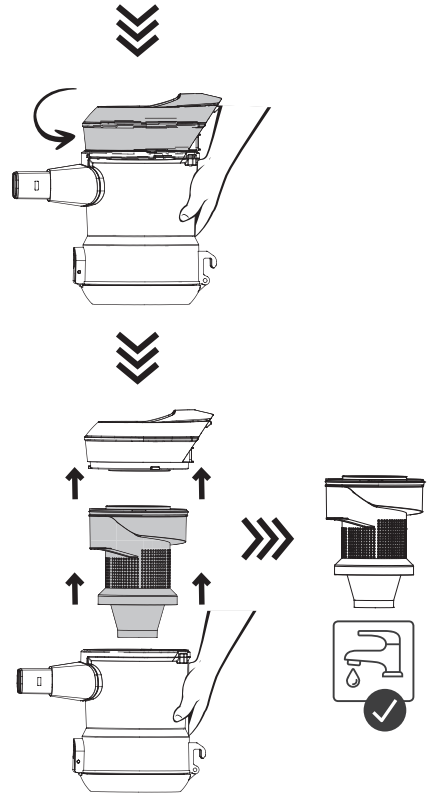

gorenje

Life Simplified

QUICK
GUIDE

CORDLESS VACUUM CLEANER
SVC 219FMW

FREESTYLE MOVE

1. Suction hose

2. Dust bin

3. Motor unit with housing

5. Wall-mountable holder

4. Adapter with power cord

7. Electric brush

6. Extra attachments

gorenje
Life Simplified