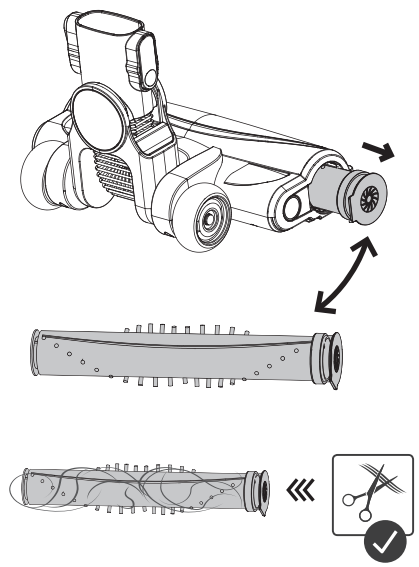

gorenje

Life Simplified

QUICK
GUIDE

CORDLESS VACUUM CLEANER
SVC 219FMW

FREESTYLE MOVE

1. Suction hose

2. Dust bin

3. Motor unit with housing

5. Wall-mountable holder

4. Adapter with power cord

7. Electric brush

6. Extra attachments

gorenje
Life Simplified