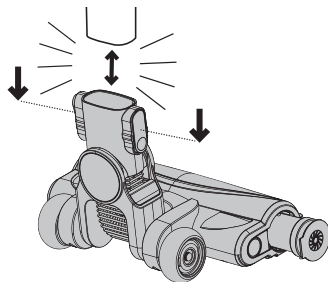

gorenje

Life Simplified

QUICK
GUIDE

CORDLESS VACUUM CLEANER
SVC 219FMW

FREESTYLE MOVE

1. Suction hose

2. Dust bin

3. Motor unit with housing

5. Wall-mountable holder

4. Adapter with power cord

7. Electric brush

6. Extra attachments

gorenje
Life Simplified