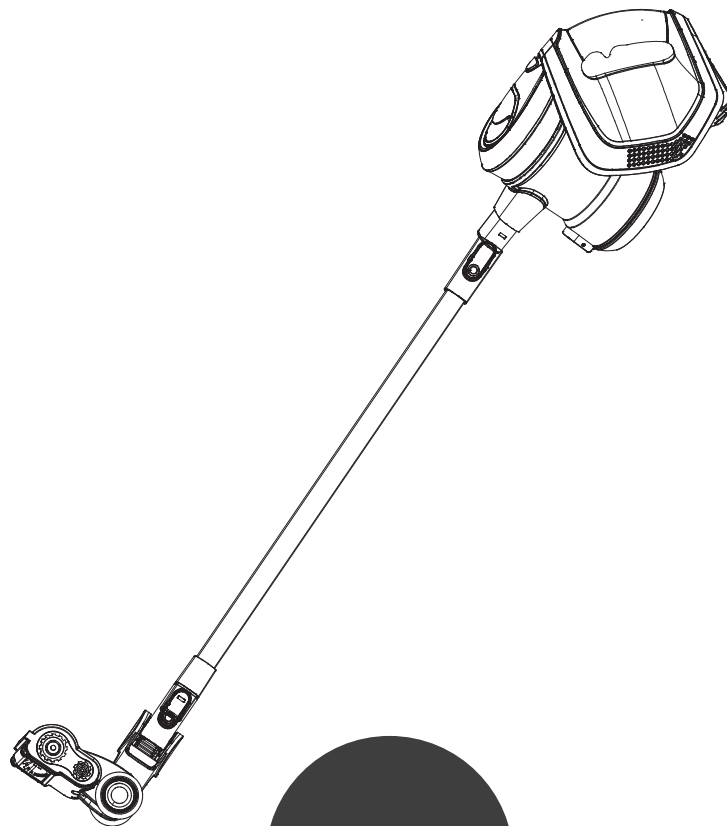

gorenje

Life Simplified

QUICK
GUIDE

CORDLESS VACUUM CLEANER
SVC 219FMW

FREESTYLE MOVE

1. Suction hose

2. Dust bin

3. Motor unit with housing

5. Wall-mountable holder

4. Adapter with power cord

7. Electric brush

6. Extra attachments

gorenje
Life Simplified