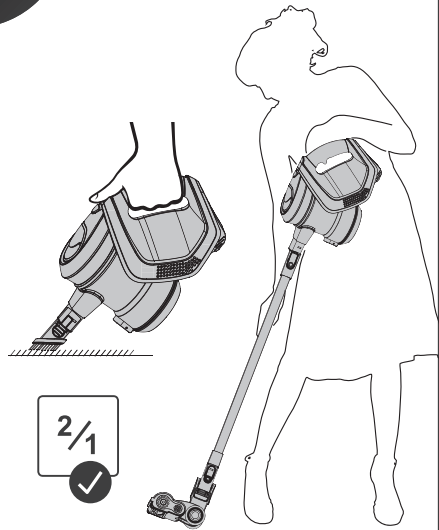

gorenje

Life Simplified

QUICK
GUIDE

CORDLESS VACUUM CLEANER
SVC 219FMW

FREESTYLE MOVE

1. Suction hose

2. Dust bin

3. Motor unit with housing

5. Wall-mountable holder

4. Adapter with power cord

7. Electric brush

6. Extra attachments

gorenje
Life Simplified