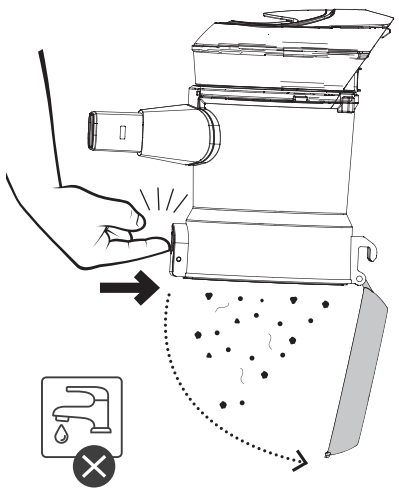

gorenje

Life Simplified

QUICK
GUIDE

CORDLESS VACUUM CLEANER
SVC 219FMW

FREESTYLE MOVE

1. Suction hose

2. Dust bin

3. Motor unit with housing

5. Wall-mountable holder

4. Adapter with power cord

7. Electric brush

6. Extra attachments

gorenje
Life Simplified