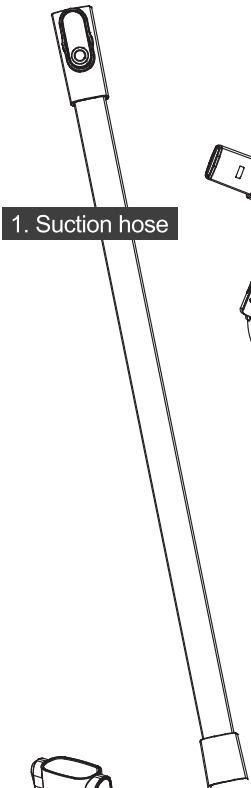

gorenje

Life Simplified

QUICK
GUIDE

CORDLESS VACUUM CLEANER
SVC 219FMW

FREESTYLE MOVE

1. Suction hose

2. Dust bin

3. Motor unit with housing

5. Wall-mountable holder

4. Adapter with power cord

7. Electric brush

6. Extra attachments

gorenje
Life Simplified