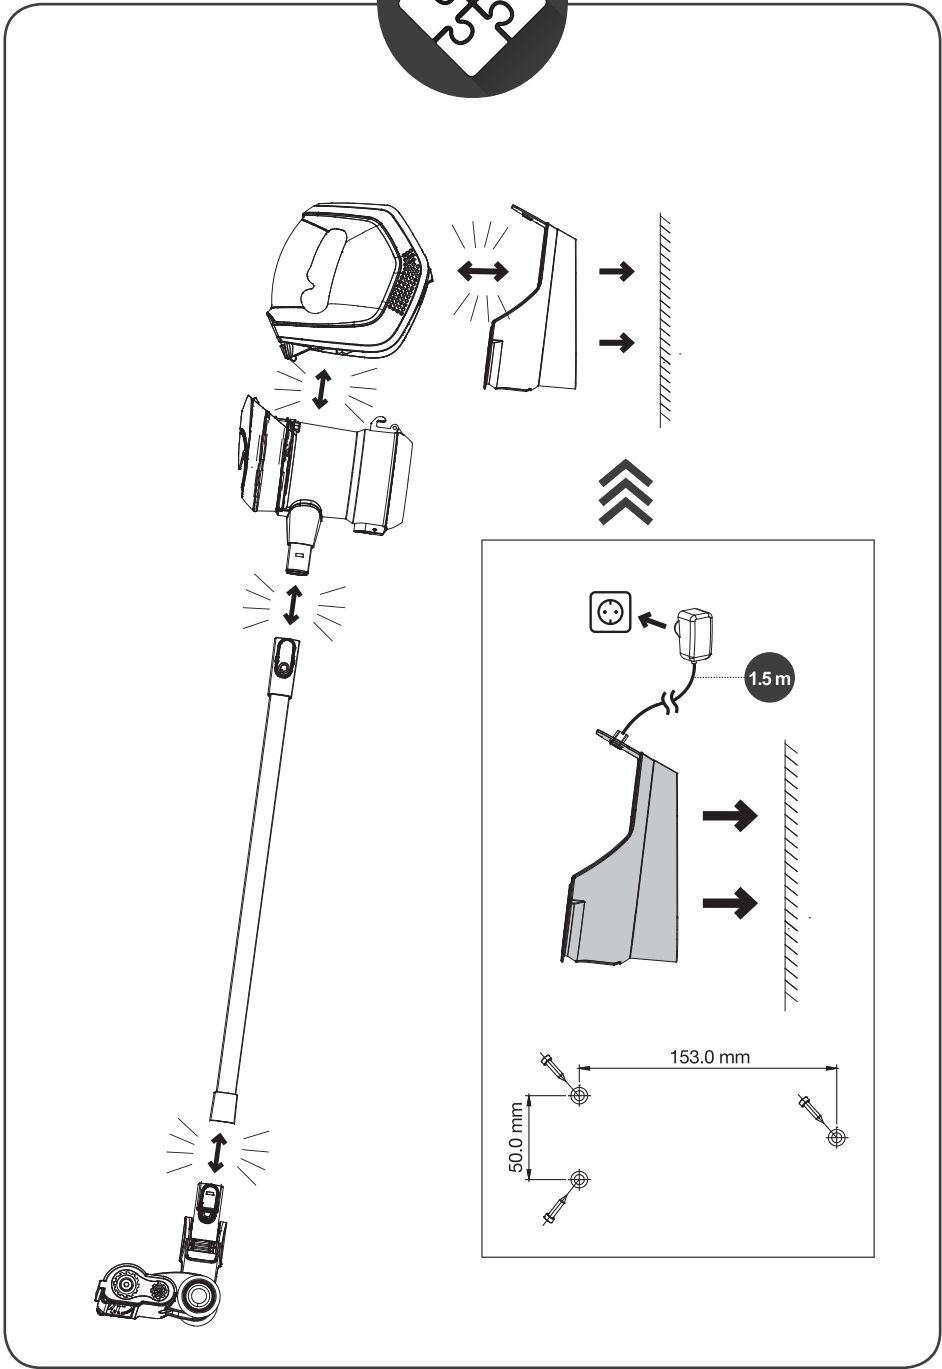

gorenje

Life Simplified

QUICK
GUIDE

CORDLESS VACUUM CLEANER
SVC 219FMW

FREESTYLE MOVE

1. Suction hose

2. Dust bin

3. Motor unit with housing

5. Wall-mountable holder

4. Adapter with power cord

7. Electric brush

6. Extra attachments

gorenje
Life Simplified