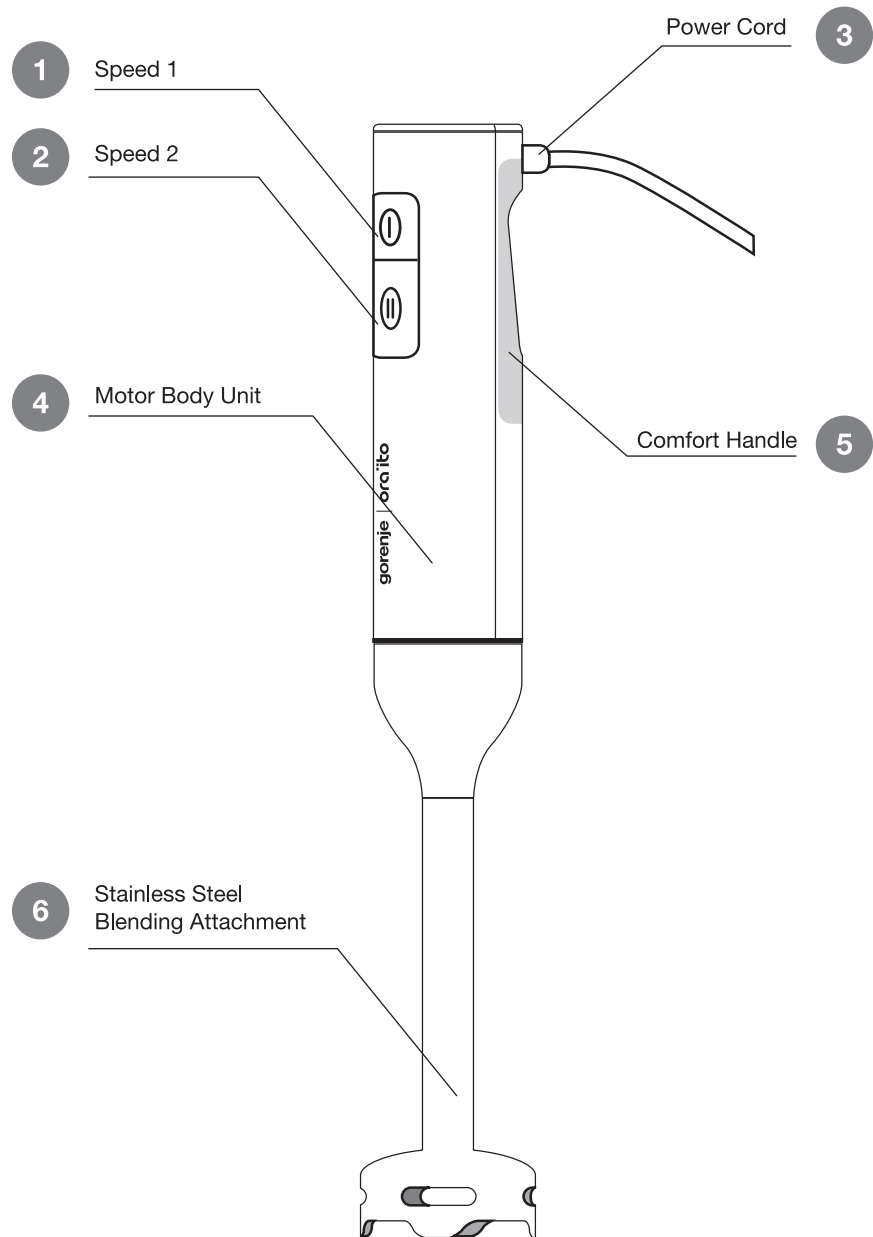

CARE AND CLEANING

gorenje | ora'ito

HAND BLENDER

HB600 ORAB / HB600 ORAW

Quick guide

DESCRIPTION

USE