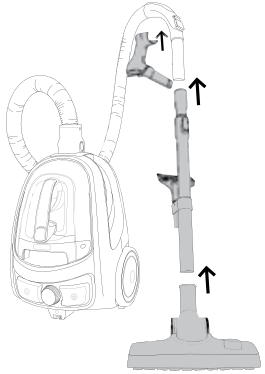

84 dB (A)

VC2303SPRCY
VC2303RCYIV
VC2102BCYIV
VC2301SPWCY

79 dB (A)

VCE03SPRCY

Extensive reach

1. Vacuum cleaner

2. Hose

3. Telescopic tube

5. Extra attachments

4. Universal brush

6. Additional brush

Turbo brush
for models:
VC2303SPRCY
VCE03SPRCY
VC2303RCYIV

Parquet brush
for models:
VC2102BCYIV

1.

2.

i