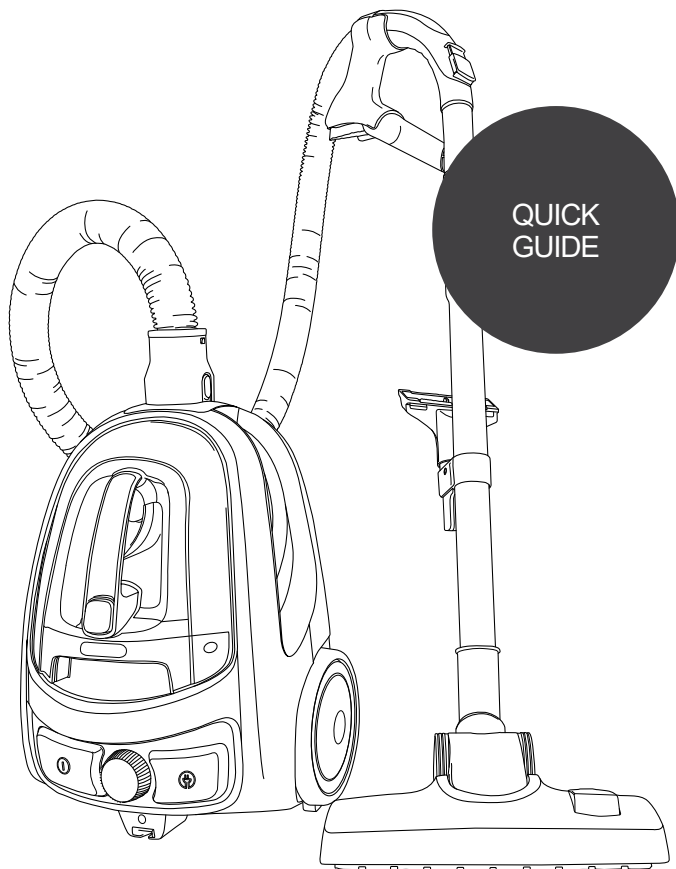

gorenje

Life Simplified

VACUUM CLEANER

SUPRA POWER

Bagless

Nozzle storage

Cyclonic operation

**Double
filtration**

84 dB (A)

VC2303SPRCY
VC2303RCYIV
VC2102BCYIV
VC2301SPWCY

79 dB (A)

VCE03SPRCY

Extensive reach

1. Vacuum cleaner

2. Hose

3. Telescopic tube