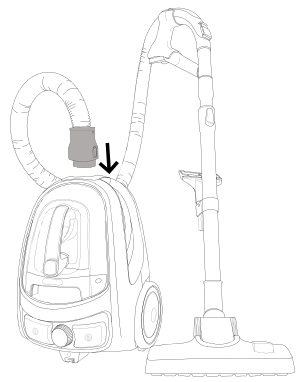

84 dB (A)

VC2303SPRCY
VC2303RCYIV
VC2102BCYIV
VC2301SPWCY

79 dB (A)

VCE03SPRCY

Extensive reach

1. Vacuum cleaner

2. Hose

3. Telescopic tube

5. Extra attachments

4. Universal brush

6. Additional brush

Turbo brush
for models:
VC2303SPRCY
VCE03SPRCY
VC2303RCYIV

Parquet brush
for models:
VC2102BCYIV

1.

2.

i