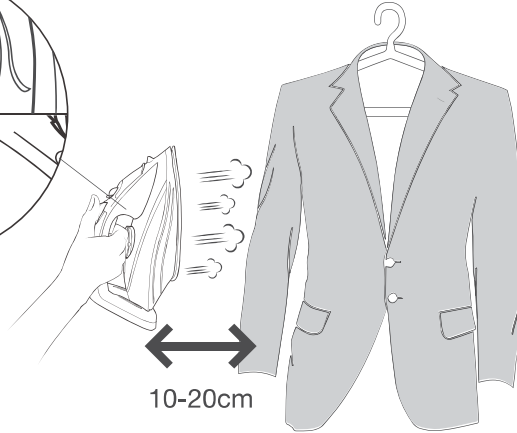

**gorenje**  
*Life Simplified*

**STEAM IRON**  
**STEAMCARE PRO**  
SIH 2600BLC / SIH 2800TQC / SIH 3000RBC

1. IRON

2. WATER DOSE

1.

2.

3.

1.

2.

3.

10-20cm

-30 sec

-8 min

-30 sec

**gorenje**  
*Life Simplified*