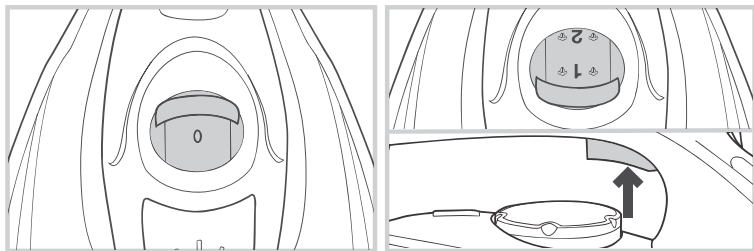

**gorenje**  
*Life Simplified*

**STEAM IRON**  
**STEAMCARE PRO**  
SIH 2600BLC / SIH 2800TQC / SIH 3000RBC

1. IRON

2. WATER DOSE

1.

2.

3.

1.

2.

3.

10-20cm

-30 sec

-8 min

-30 sec

**gorenje**  
*Life Simplified*