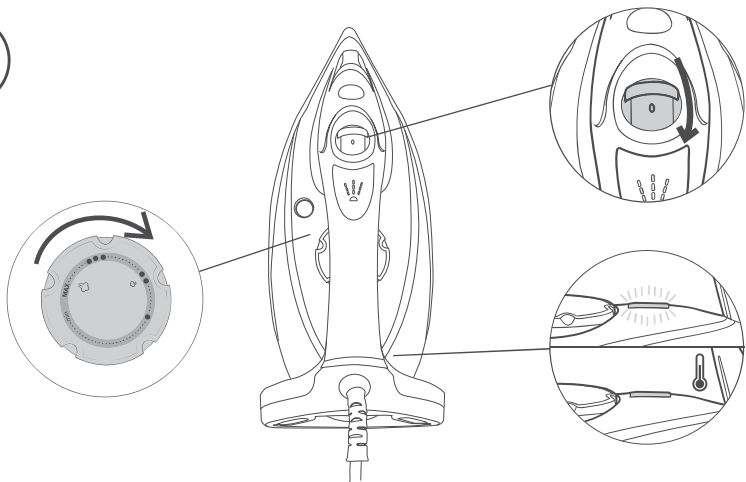

**gorenje**  
*Life Simplified*

**STEAM IRON**  
**STEAMCARE PRO**  
SIH 2600BLC / SIH 2800TQC / SIH 3000RBC

1. IRON

2. WATER DOSE

1.

2.

3.

1.

2.

3.

10-20cm

-30 sec

-8 min

-30 sec

**gorenje**  
*Life Simplified*