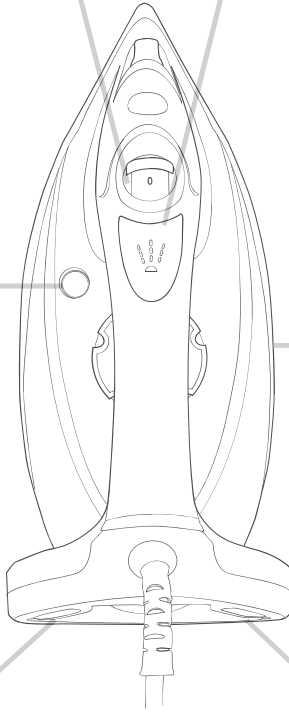

**gorenje**  
*Life Simplified*

**STEAM IRON**  
**STEAMCARE PRO**  
SIH 2600BLC / SIH 2800TQC / SIH 3000RBC

1. IRON

2. WATER DOSE

1.

2.

3.

1.

2.

3.

10-20cm

-30 sec

-8 min

-30 sec

**gorenje**  
*Life Simplified*