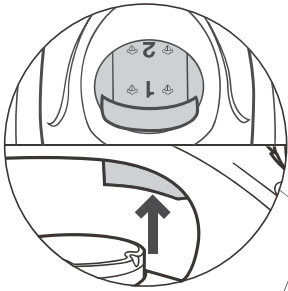

10-20cm

-30 sec

-8 min

-30 sec