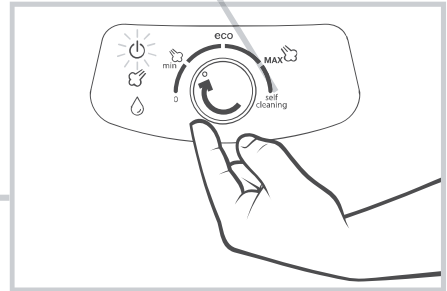

# **gorenje**

*Life Simplified*

**STEAM GENERATOR IRON**  
**SGH 2200LBC**

---

**2L**

1. Steam generator

2. Water dose

1.