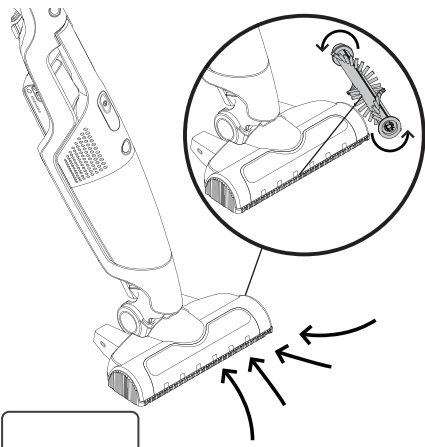

# Hisense

CORDLESS  
VACUUM  
CLEANER  
Hi-Style II

QUICK GUIDE

**2/1**

  
 $\leq 75 \text{ dB(A)}$

**Turbo**

1. HANDLE

2. ELECTRICAL BRUSH

3. HANDY VACUUM CLEANER

6. DETACHABLE BATTERY

5. ADAPTER

4. EXTRA ATTACHMENTS

1.

2.

1.

2.