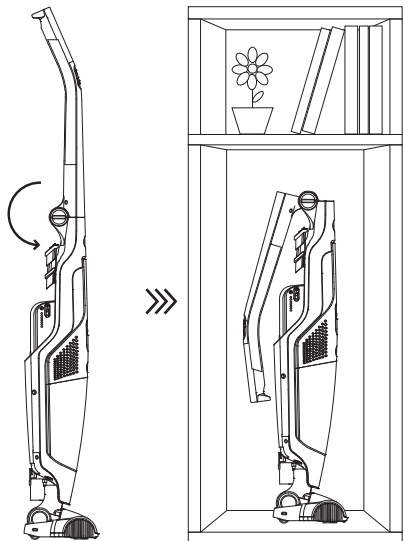

# Hisense

CORDLESS  
VACUUM  
CLEANER  
Hi-Style II

QUICK GUIDE

**2/1**

  
 $\leq 75 \text{ dB(A)}$

**Turbo**

1. HANDLE

2. ELECTRICAL BRUSH