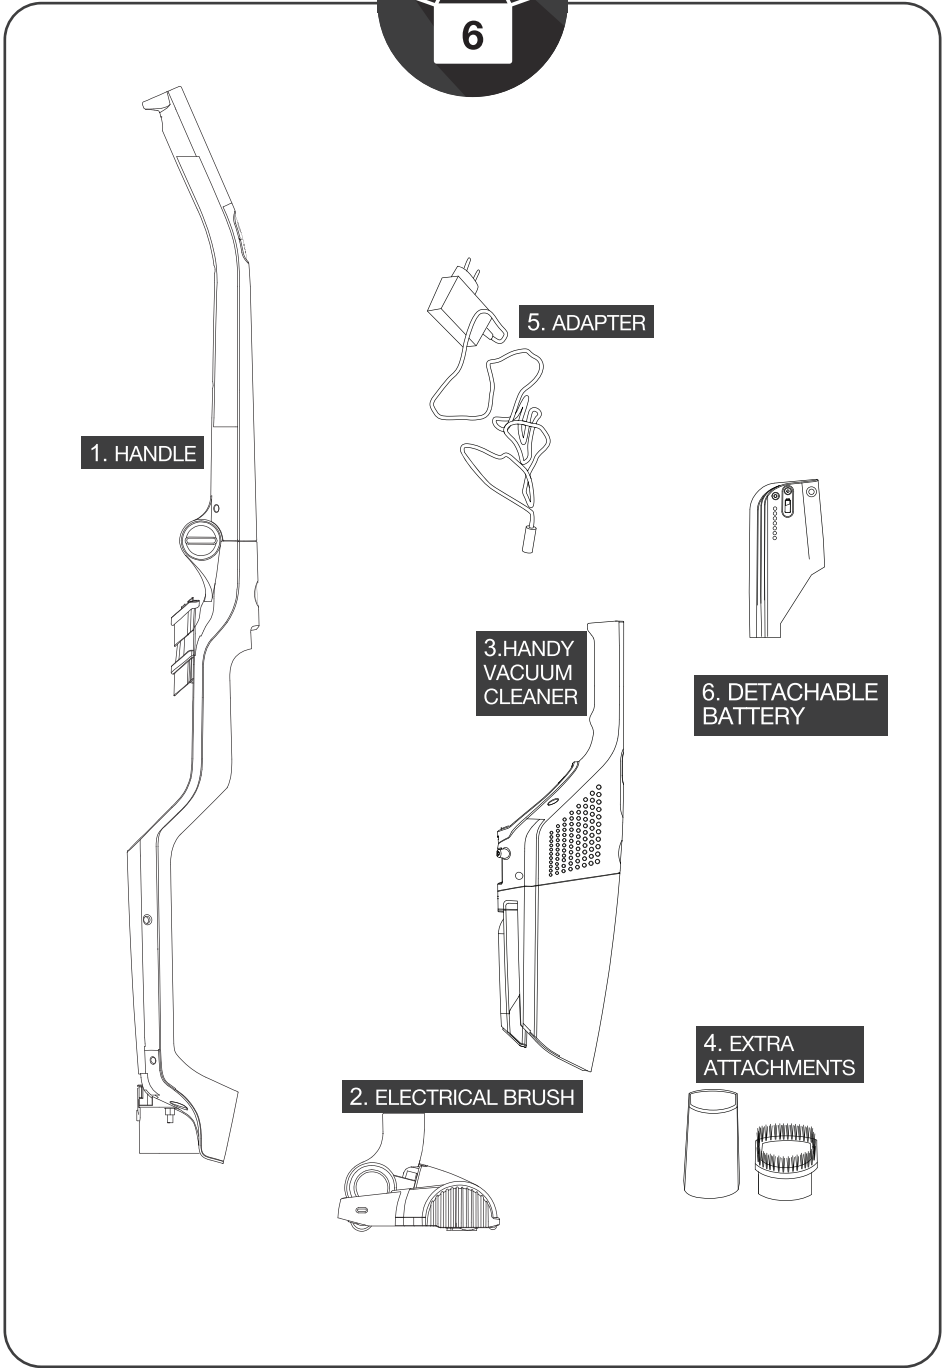

# Hisense

CORDLESS  
VACUUM  
CLEANER  
Hi-Style II

QUICK GUIDE

**2/1**

  
 $\leq 75 \text{ dB(A)}$

**Turbo**

1. HANDLE

2. ELECTRICAL BRUSH

3. HANDY VACUUM CLEANER

6. DETACHABLE BATTERY

5. ADAPTER

4. EXTRA ATTACHMENTS

1.

2.

1.

2.