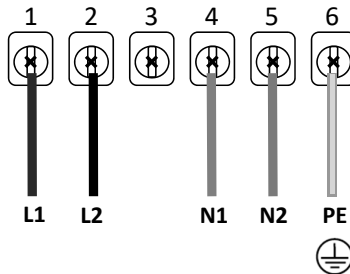

7b

7

8

8.1

220V - 240V 1N ~

L	Black
L	Brown
N	Blue
N	Grey
⊕	Yellow / Green

380V - 415V 2N ~

L1	Brown
L2	Black
N	Blue
N	Grey
⊕	Yellow / Green