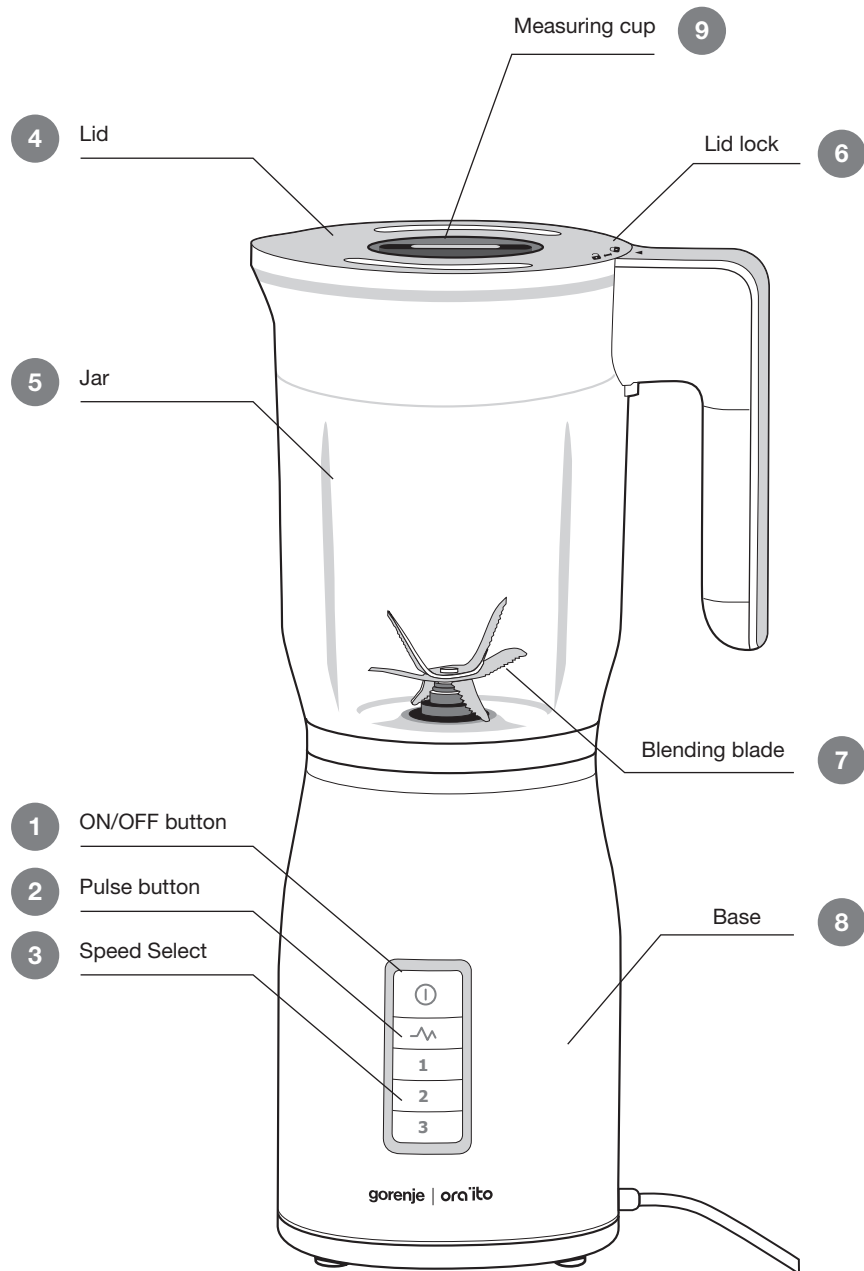

CARE AND CLEANING

gorenje | ora'ito

BLENDER

B800 ORAB / B800 ORAW

Quick guide

DESCRIPTION

USE