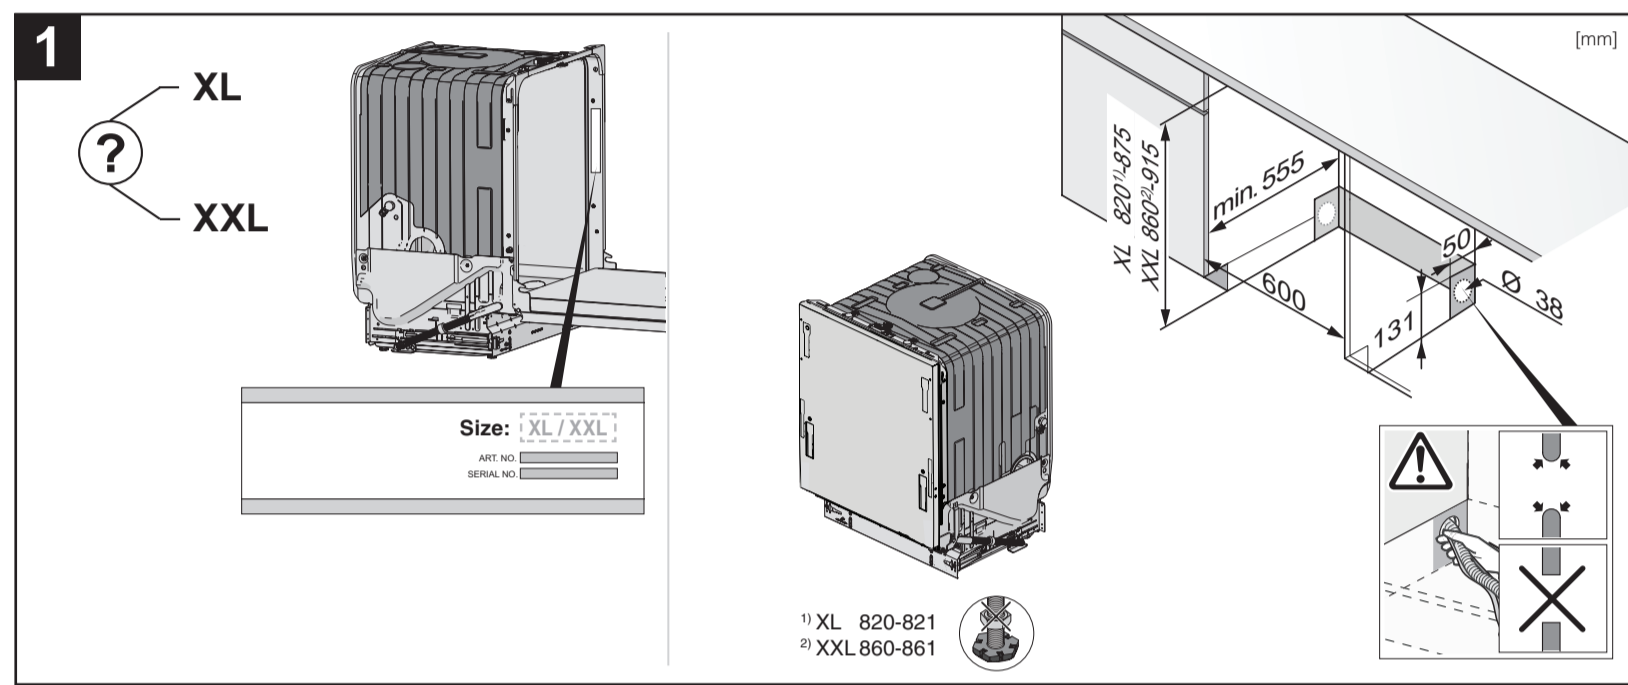

X mm

X mm

We reserve the right to make changes.