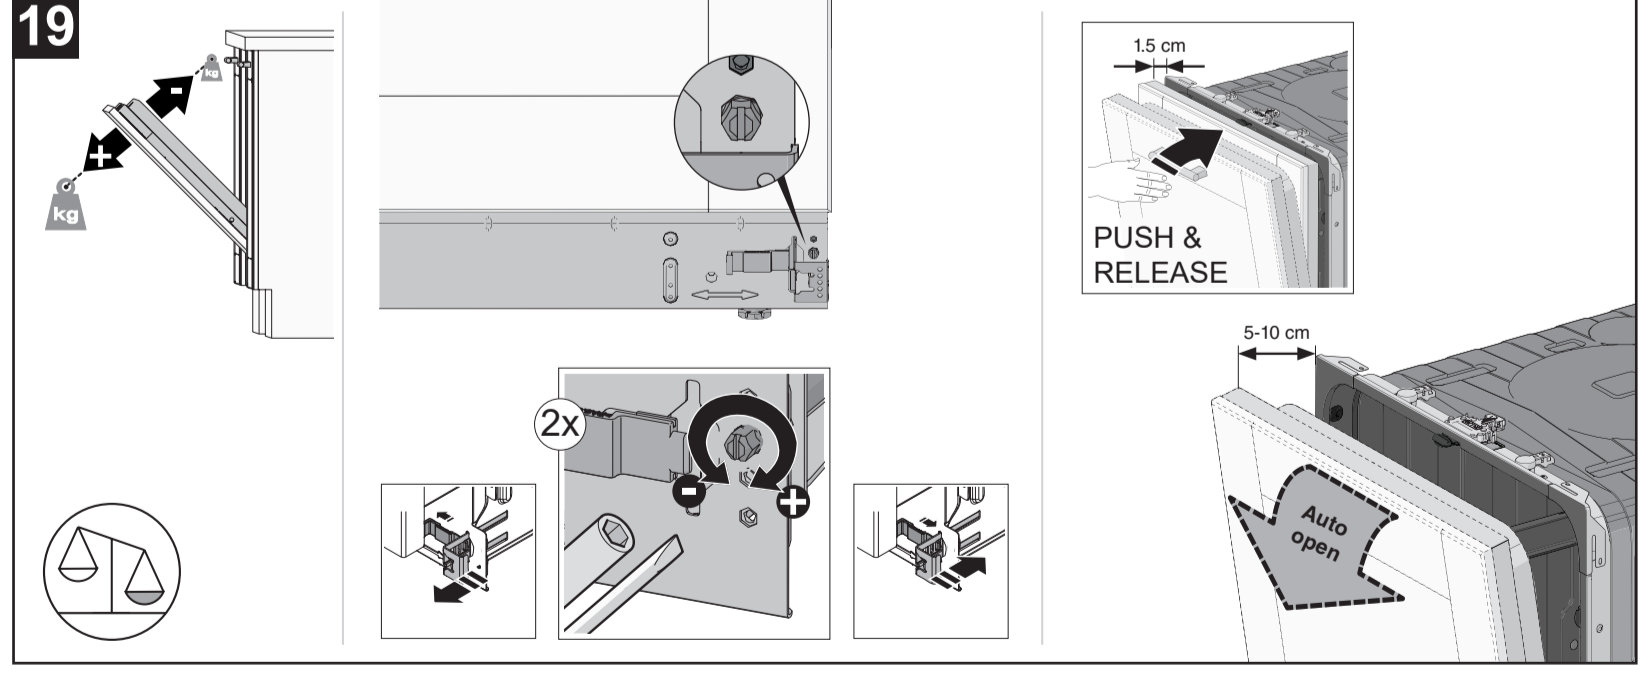

X mm

X mm

We reserve the right to make changes.