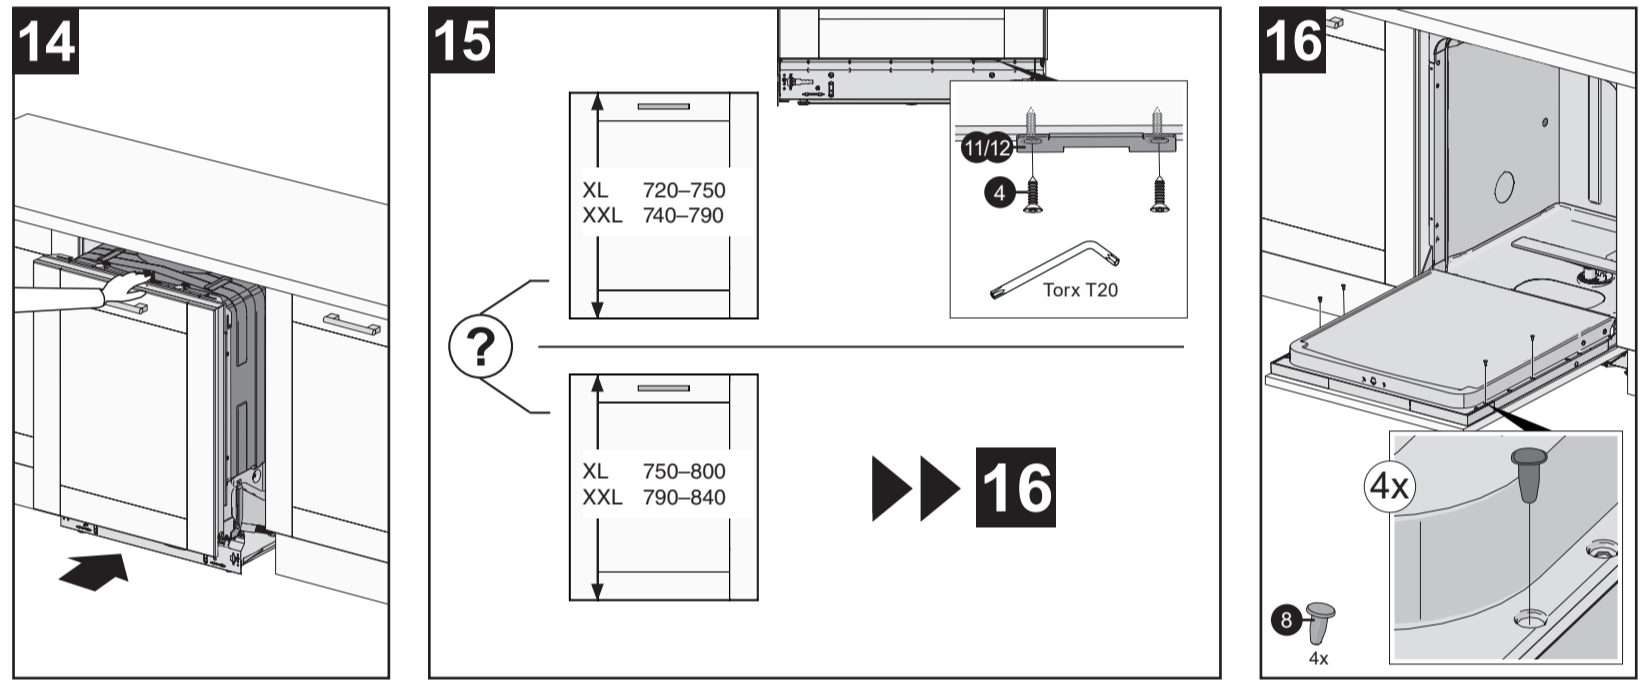

X mm

X mm

We reserve the right to make changes.