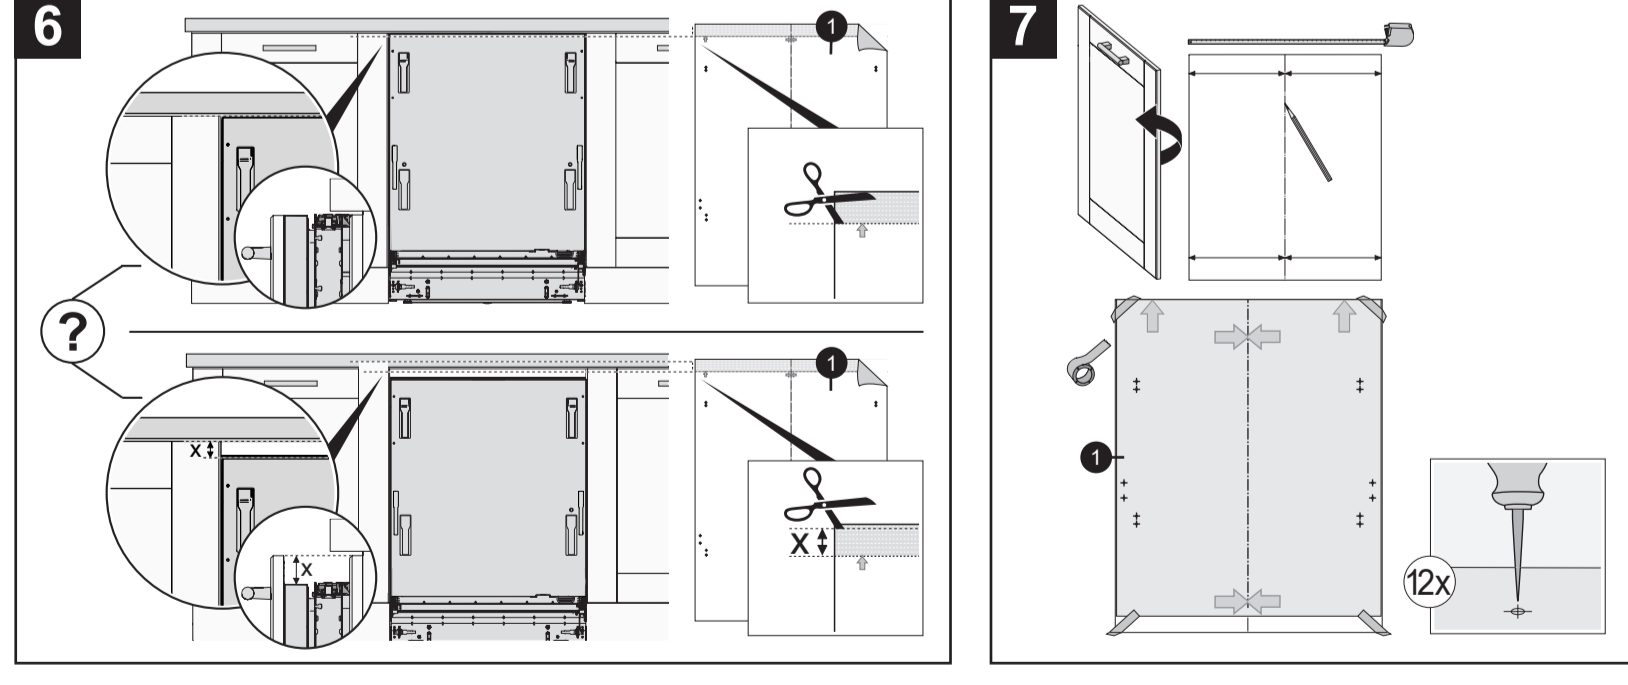

X mm

X mm

We reserve the right to make changes.