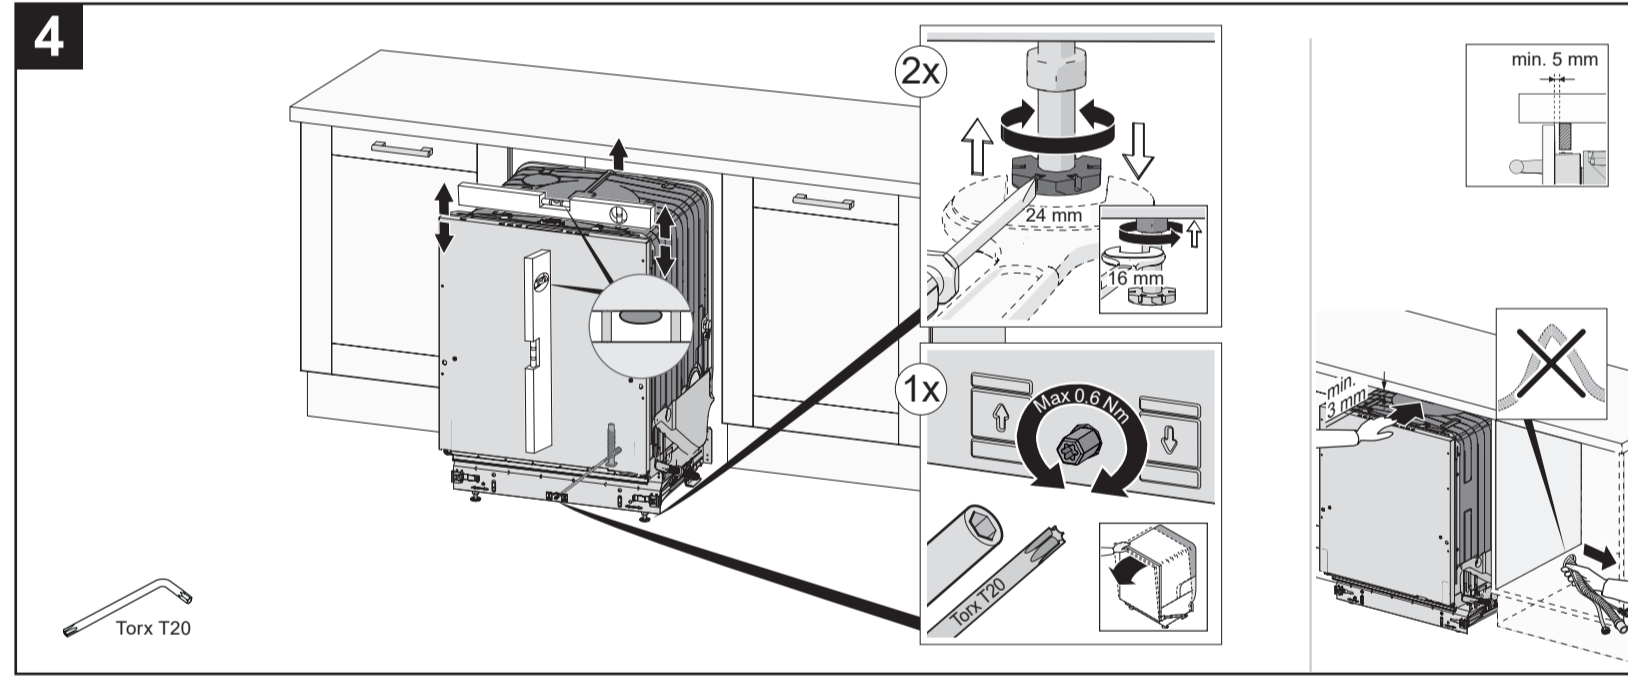

X mm

X mm

We reserve the right to make changes.