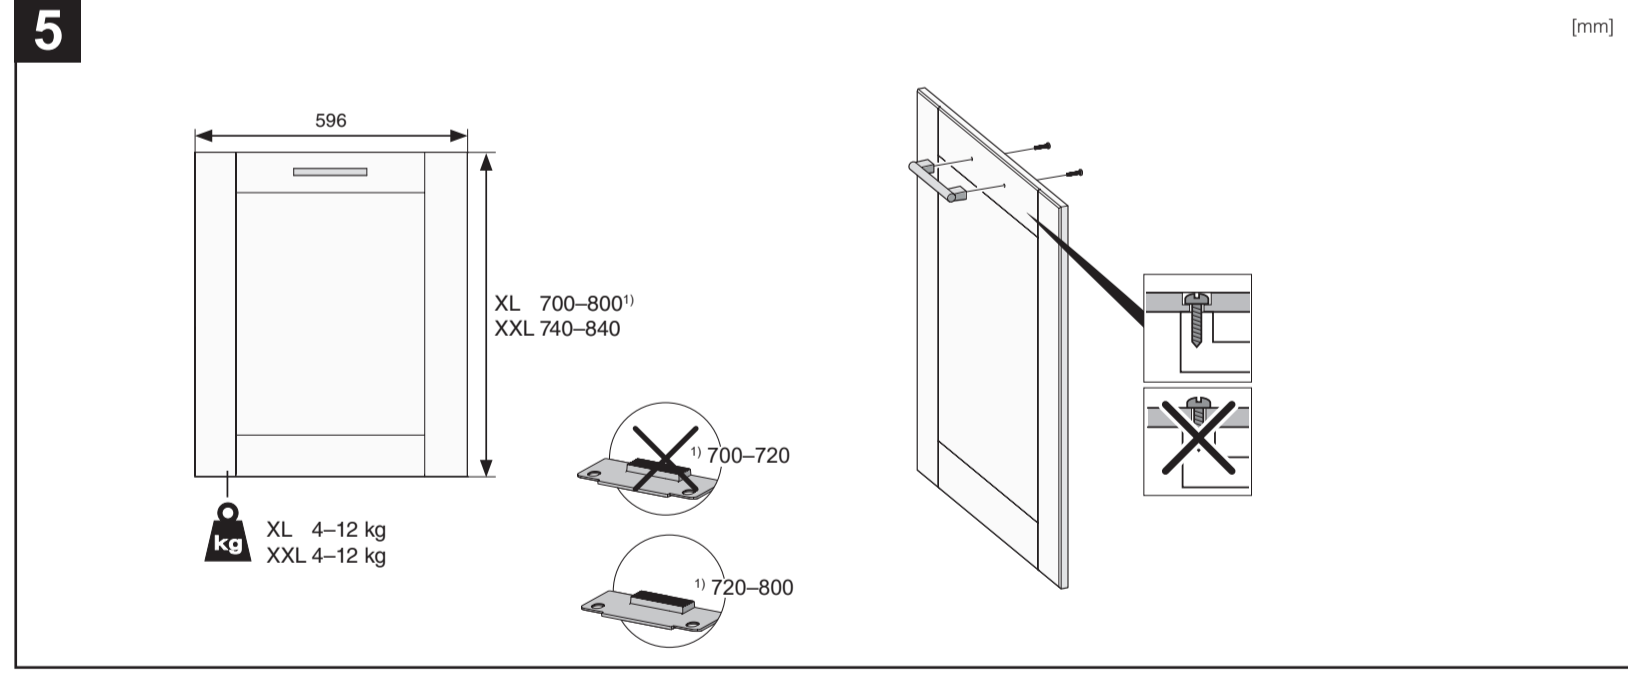

X mm

X mm

We reserve the right to make changes.