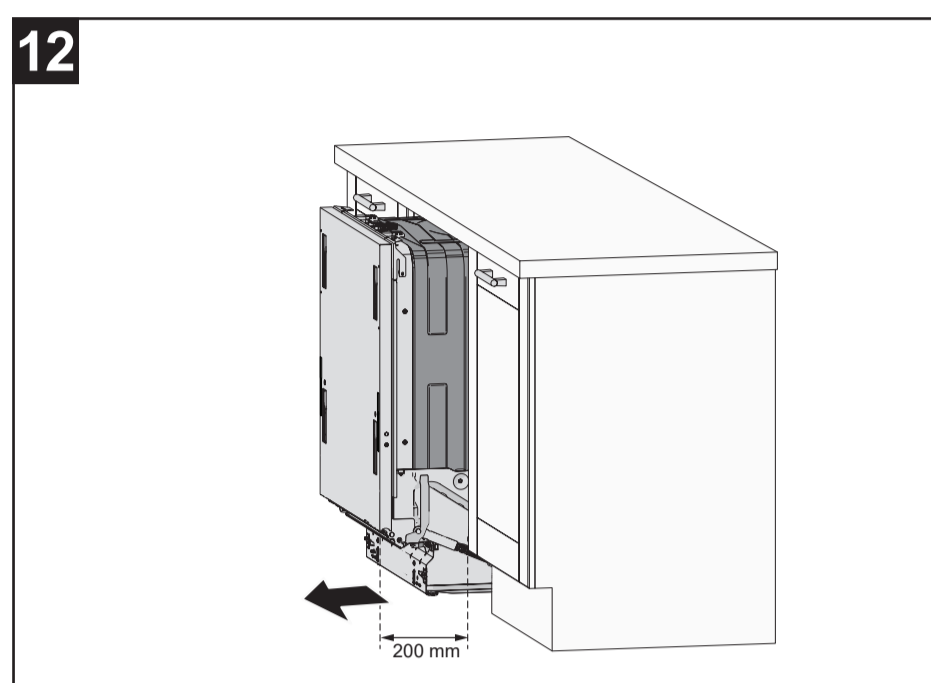

X mm

X mm

We reserve the right to make changes.