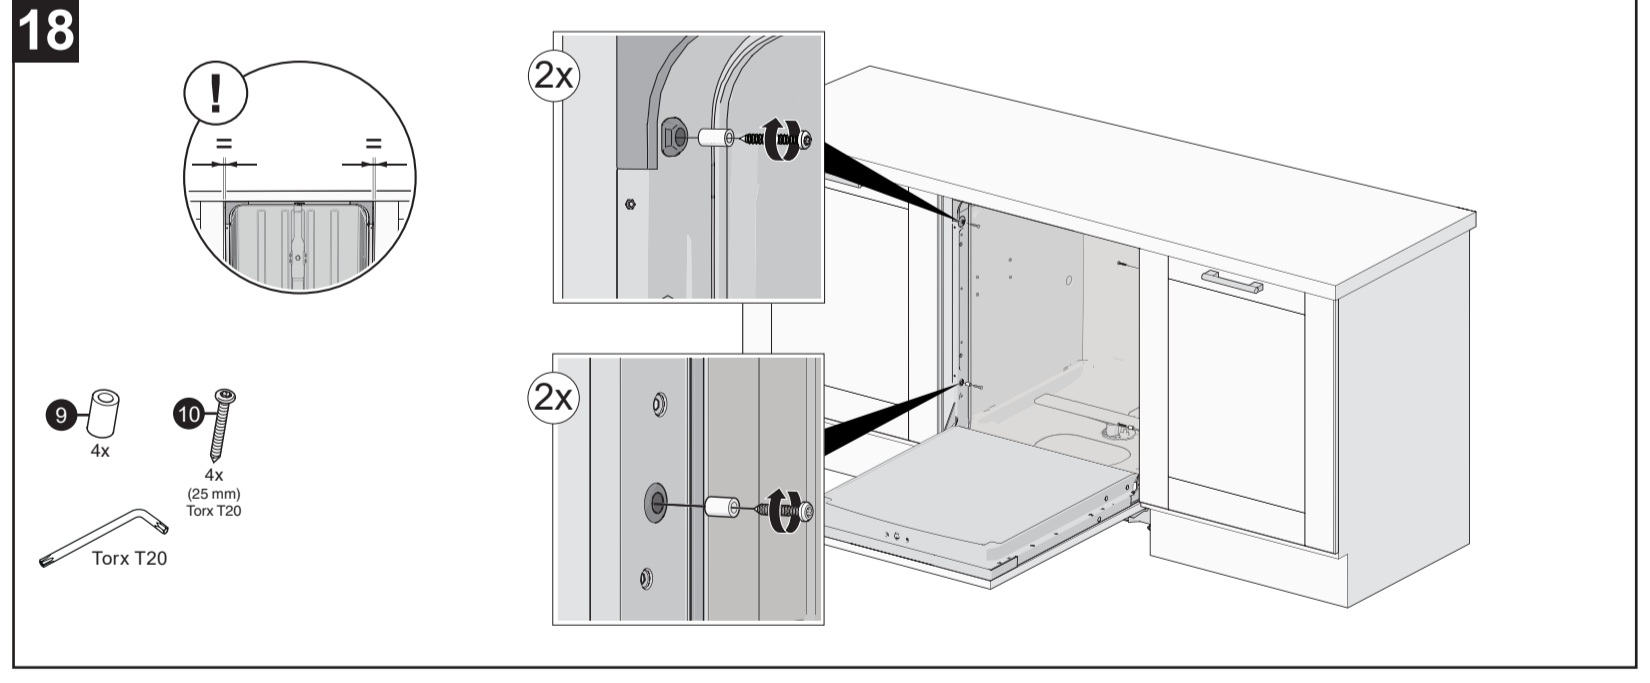

X mm

X mm

We reserve the right to make changes.