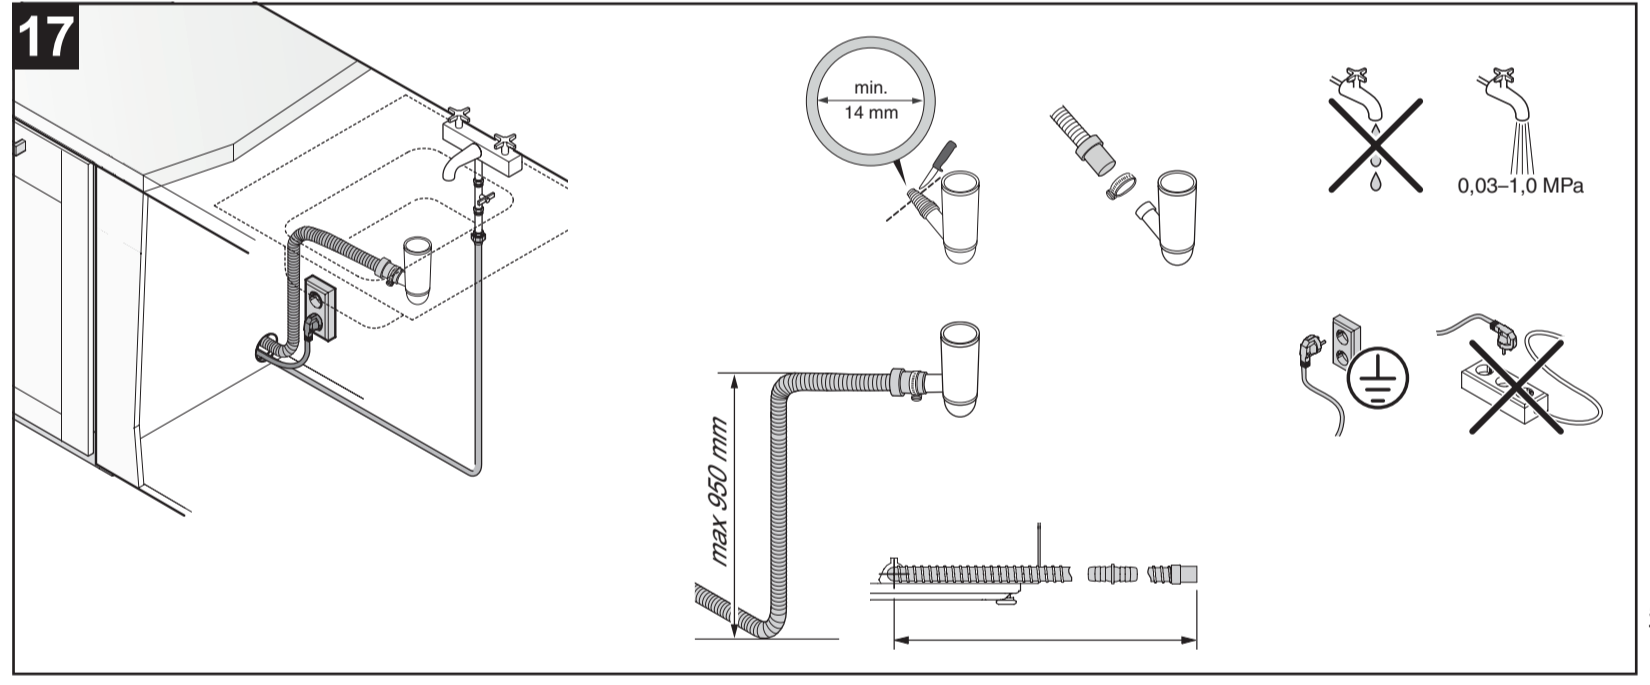

X mm

X mm

We reserve the right to make changes.