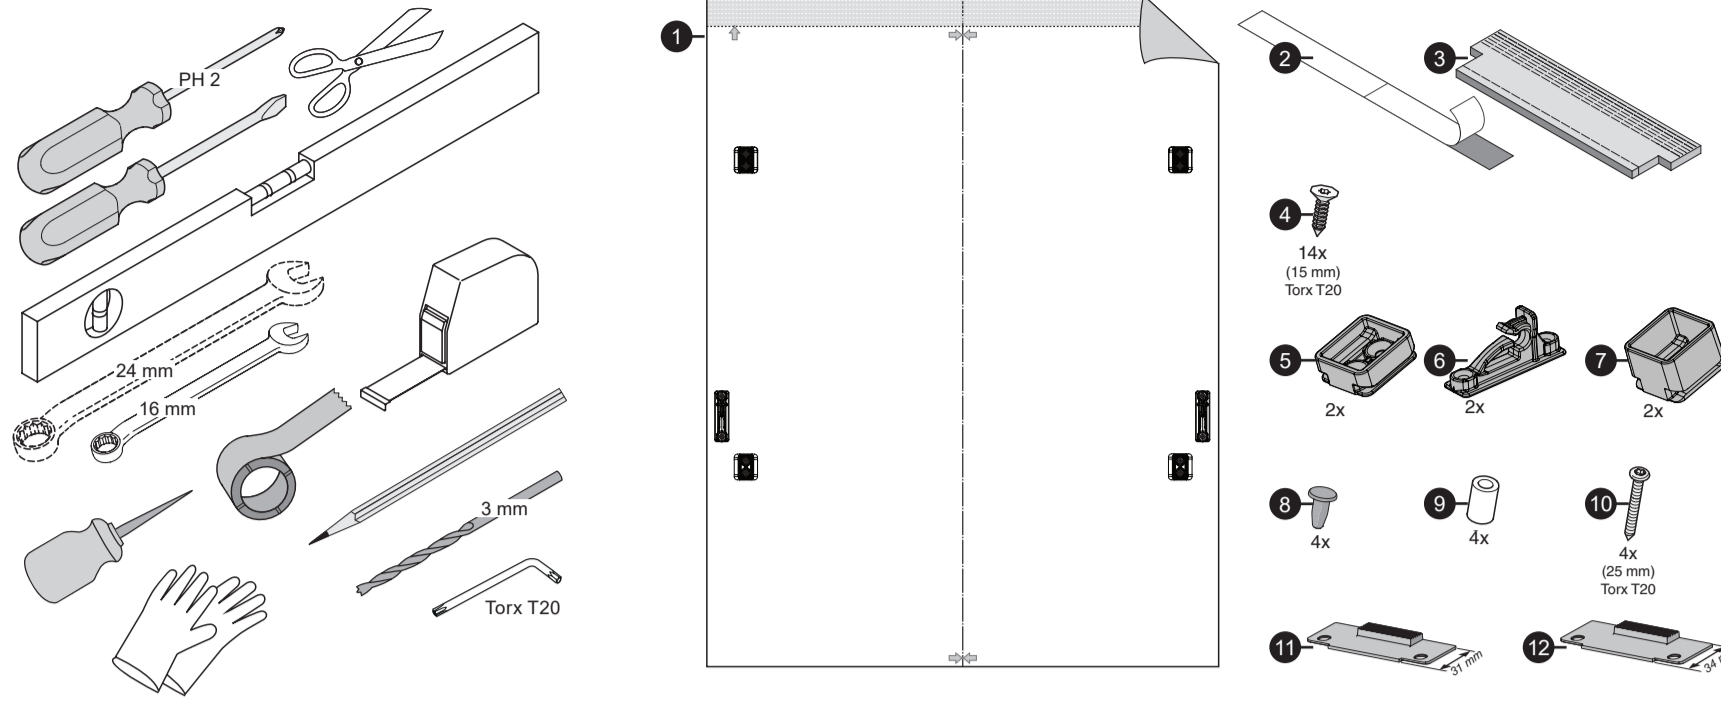

X mm

X mm

We reserve the right to make changes.