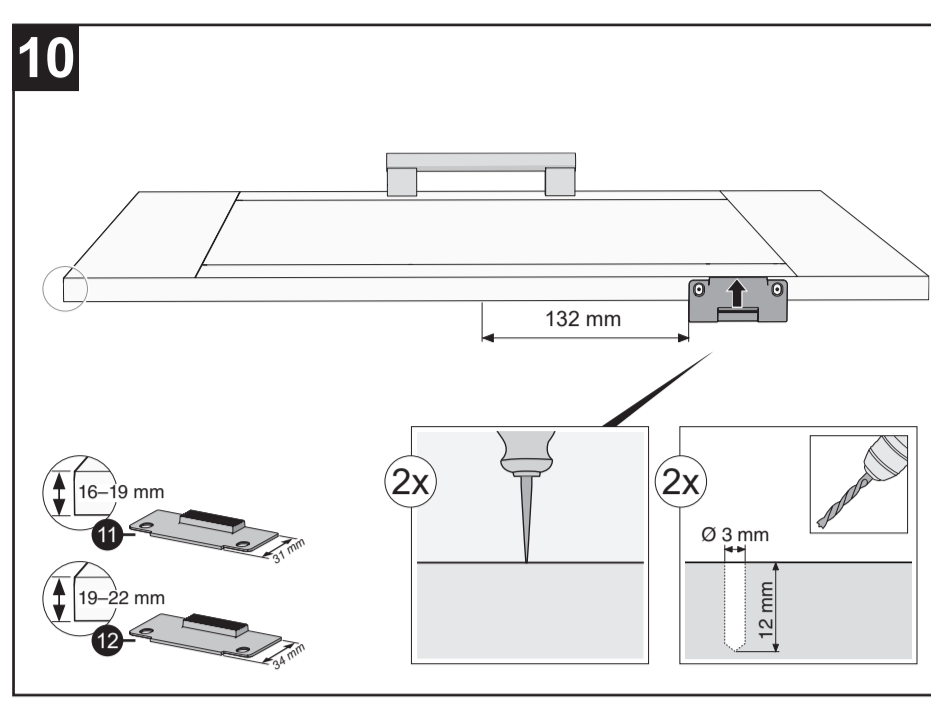

X mm

X mm

We reserve the right to make changes.