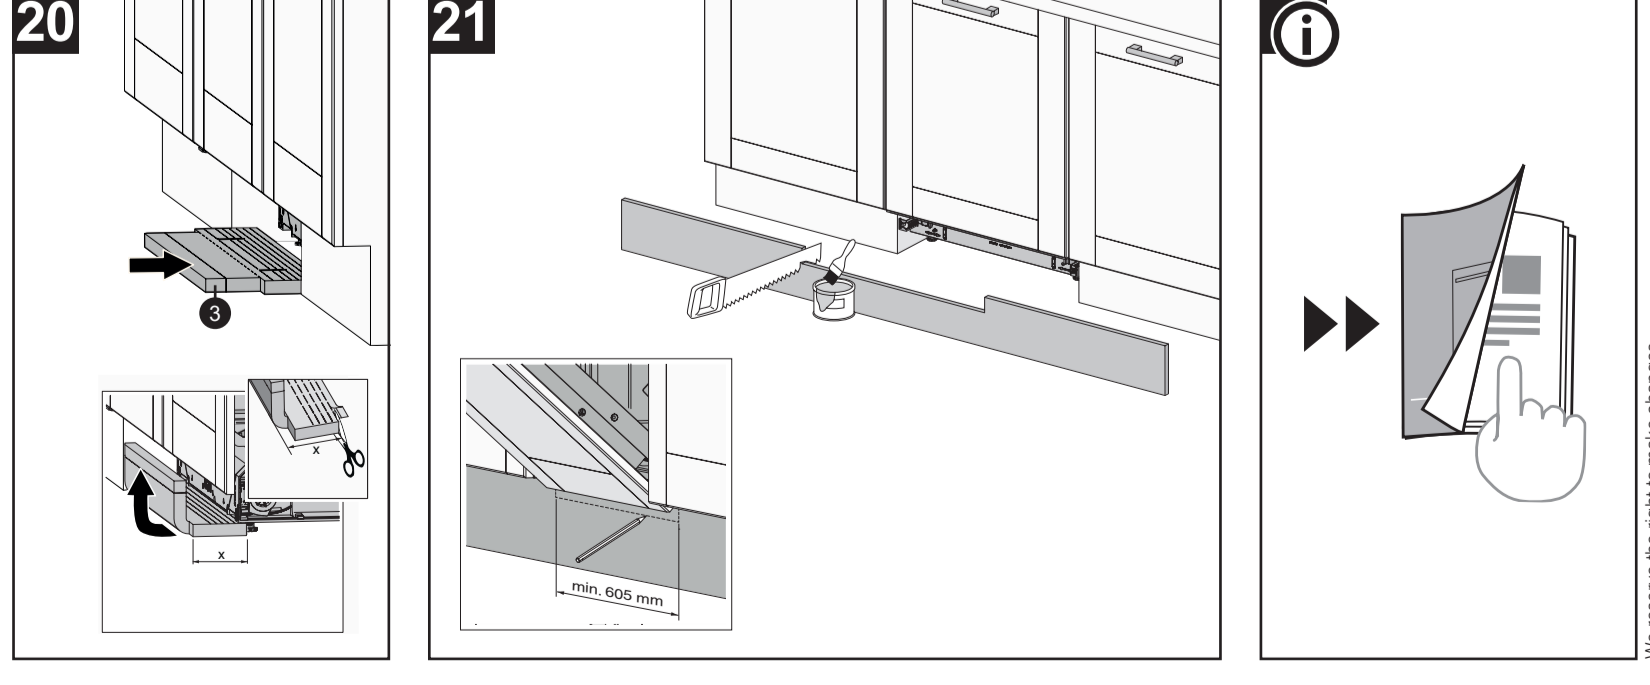

X mm

X mm

We reserve the right to make changes.