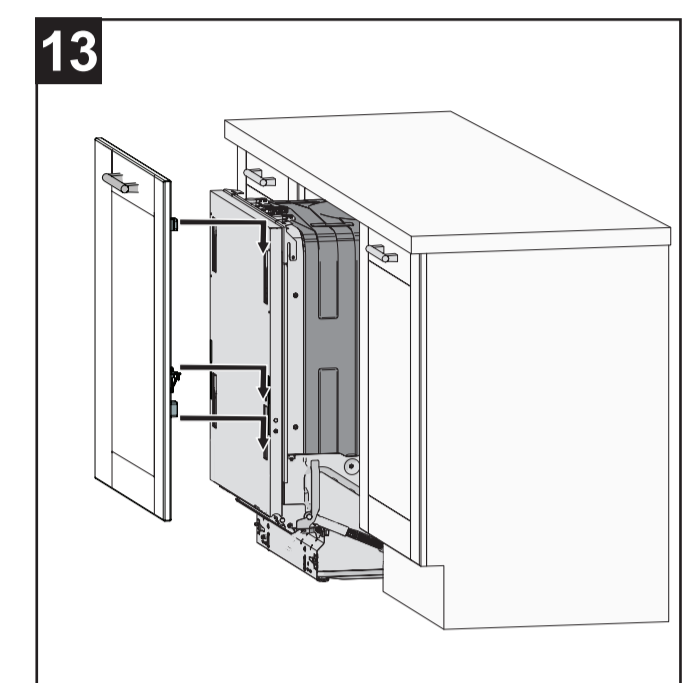

X mm

X mm

We reserve the right to make changes.