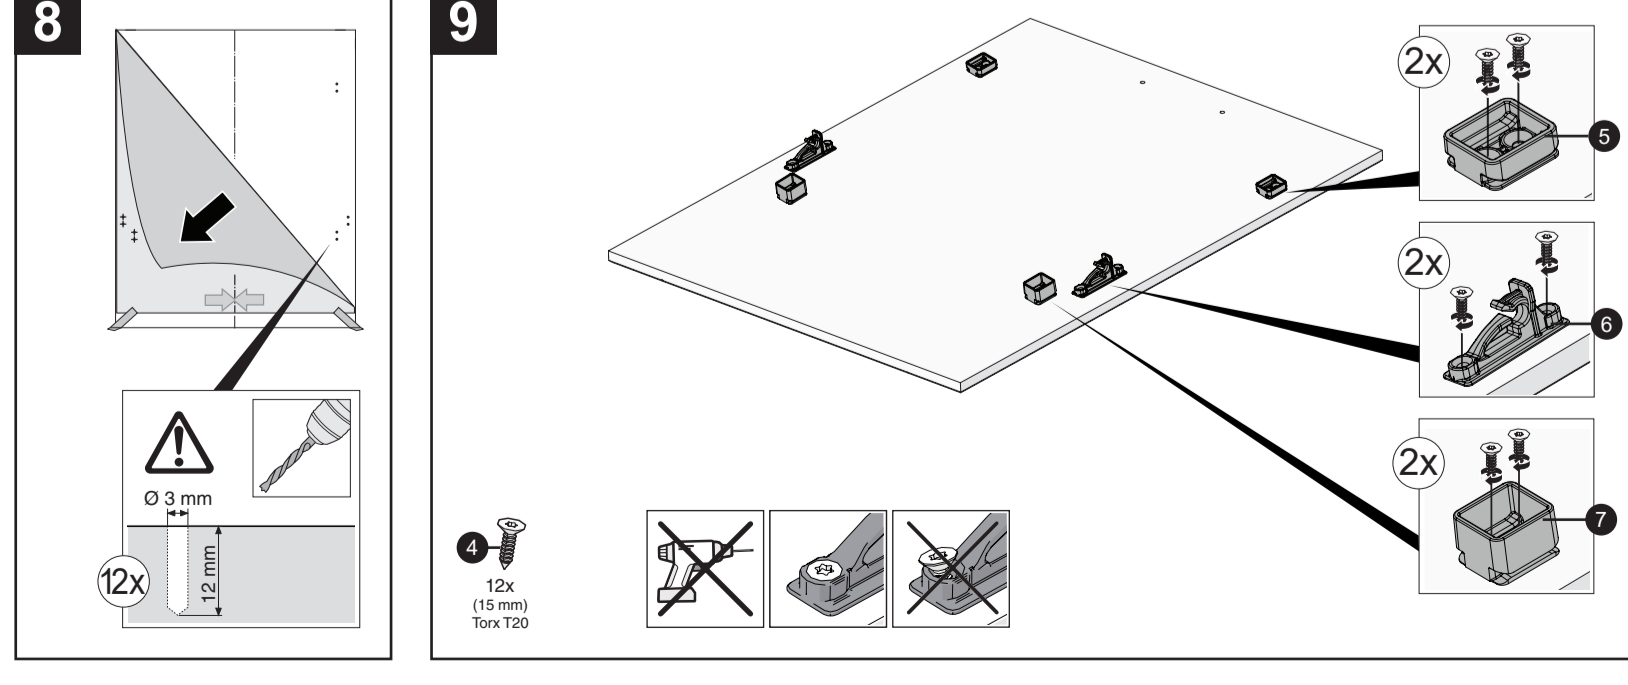

X mm

X mm

We reserve the right to make changes.