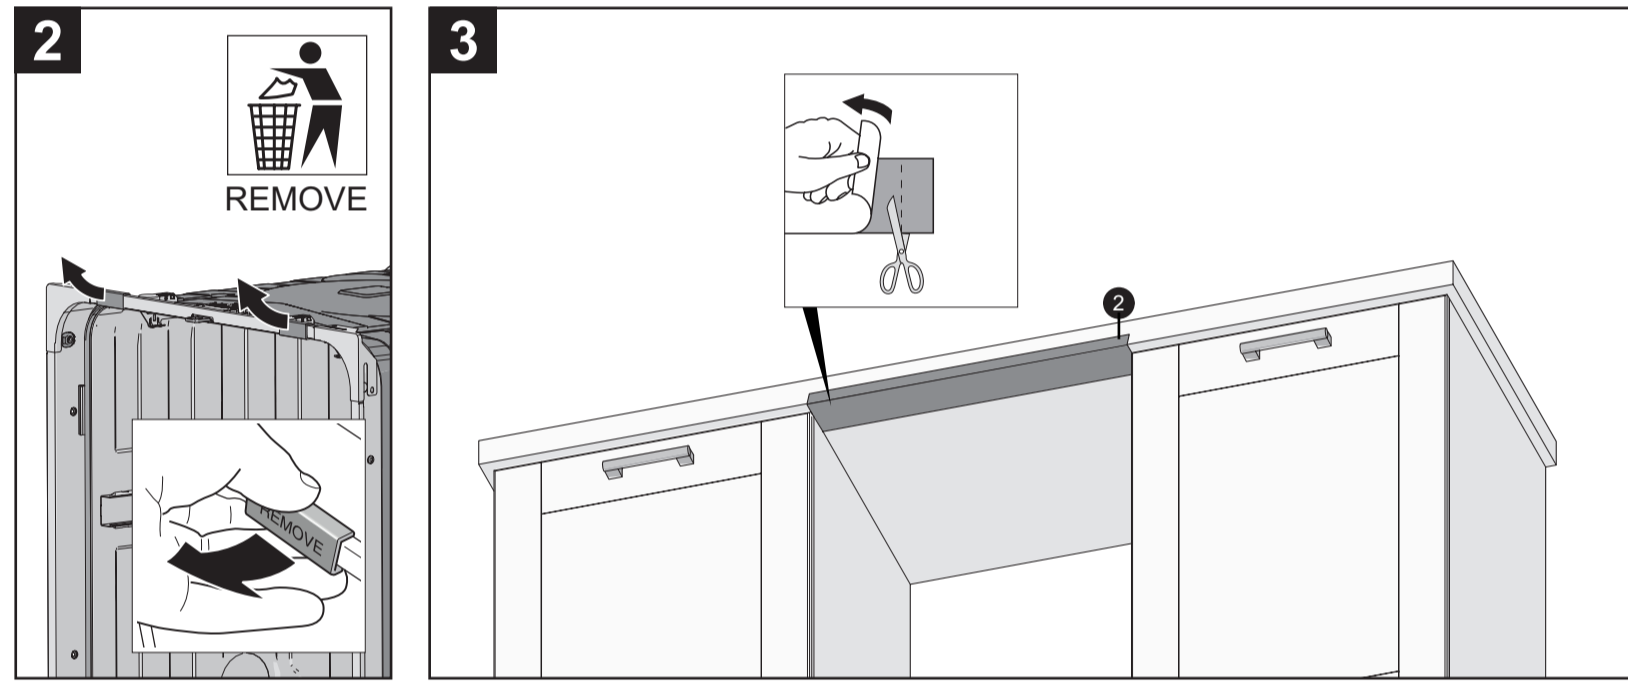

X mm

X mm

We reserve the right to make changes.