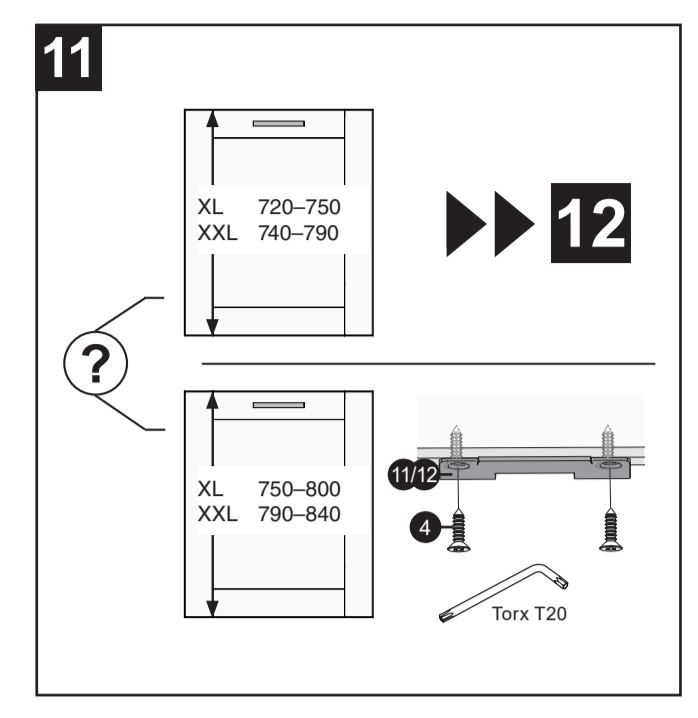

X mm

X mm

We reserve the right to make changes.