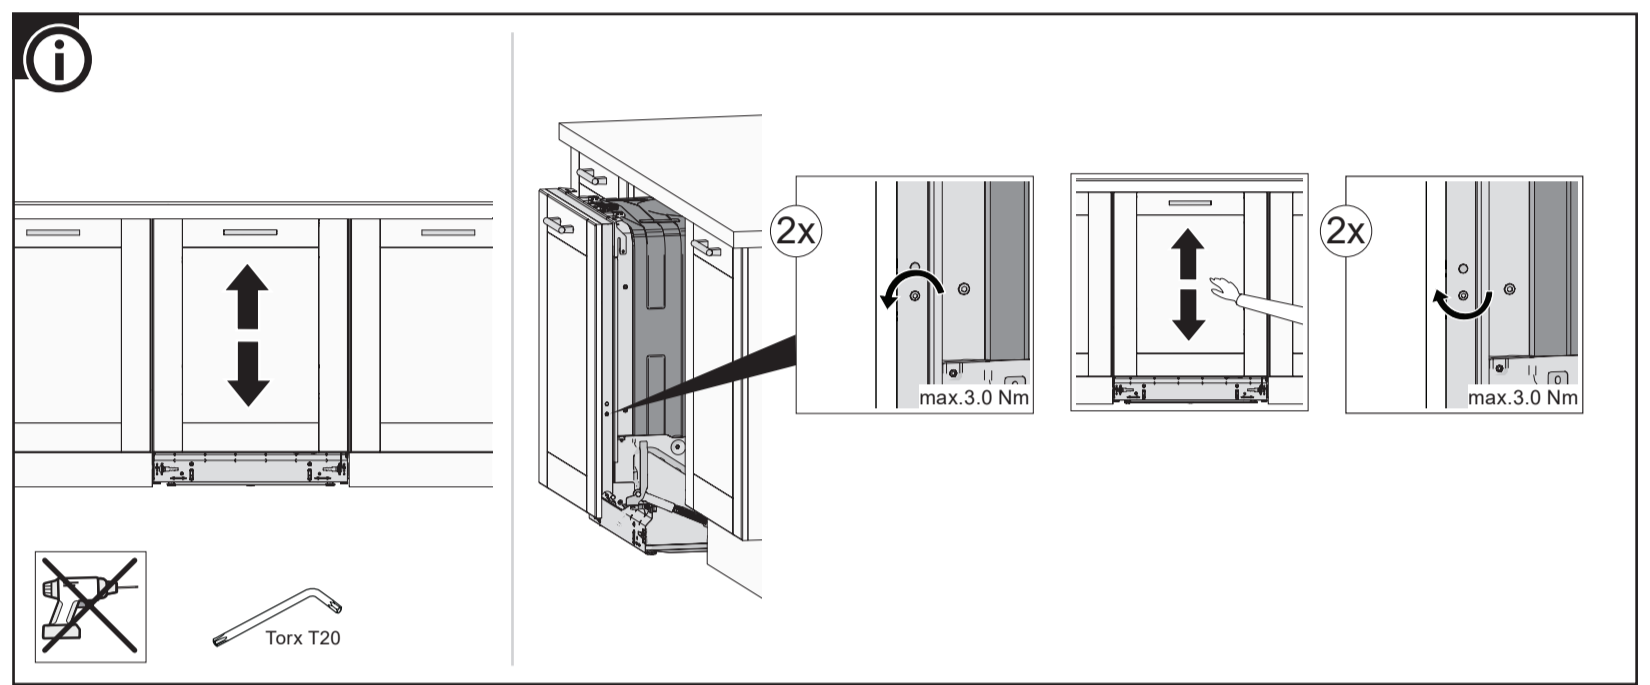

X mm

X mm

We reserve the right to make changes.