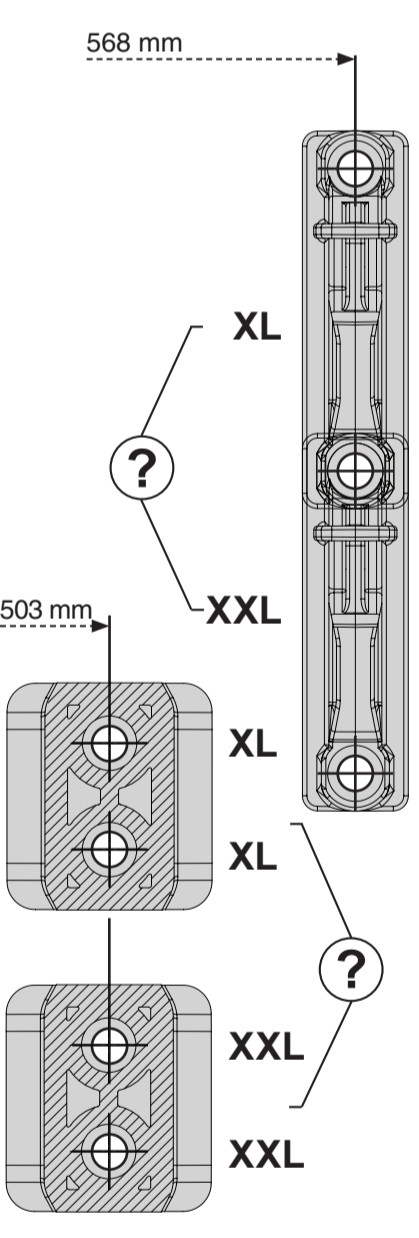

X mm

X mm

865645-05

We reserve the right to make changes.