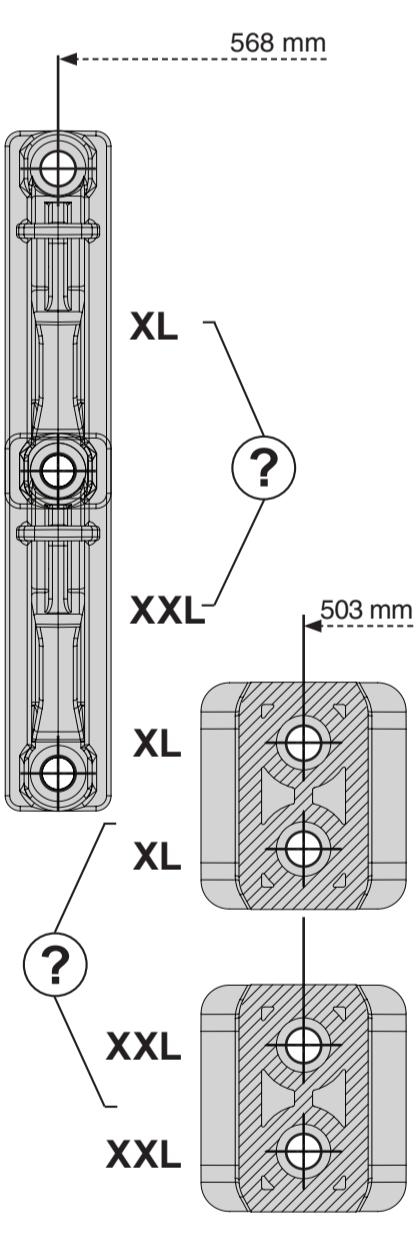

X mm

X mm

865645-05

We reserve the right to make changes.