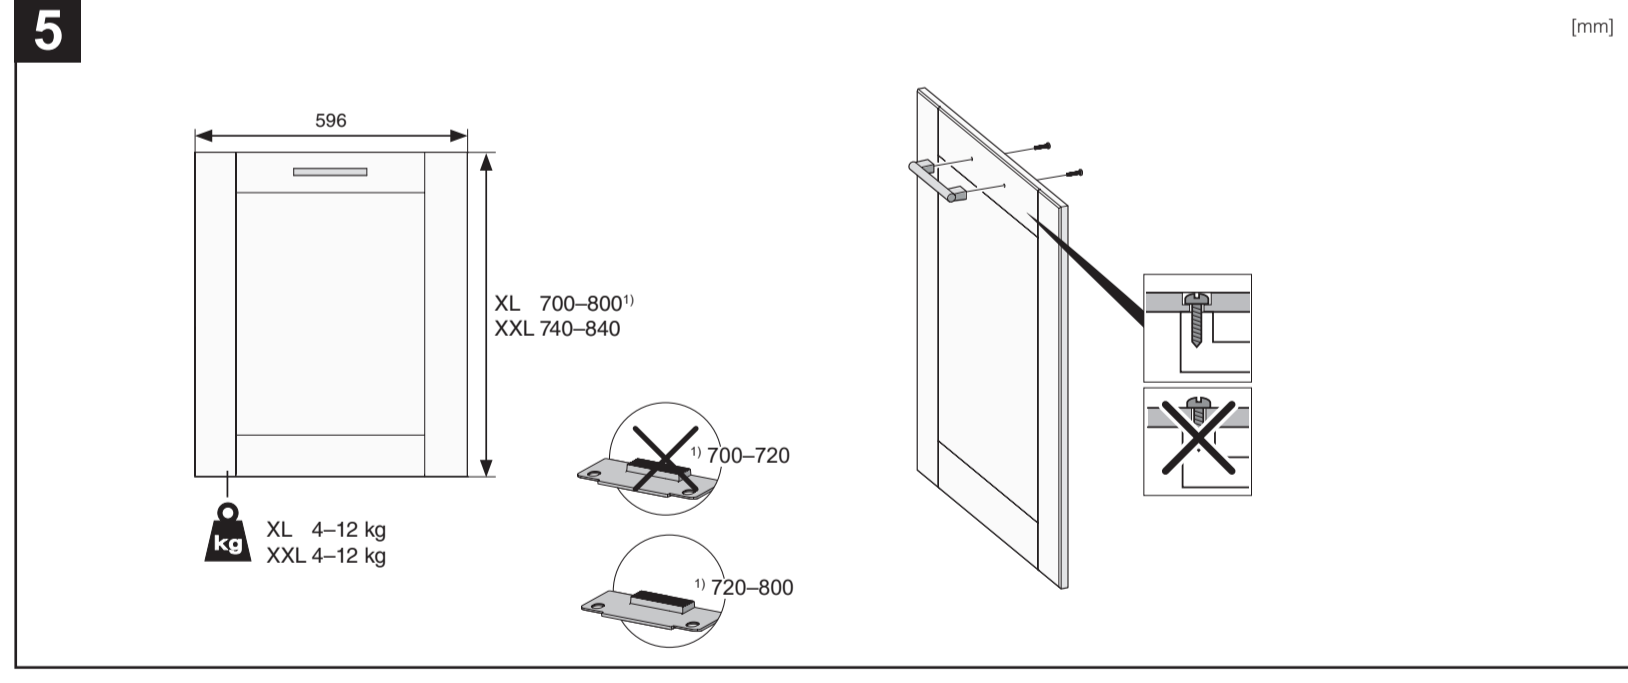

X mm

X mm

865645-05

We reserve the right to make changes.