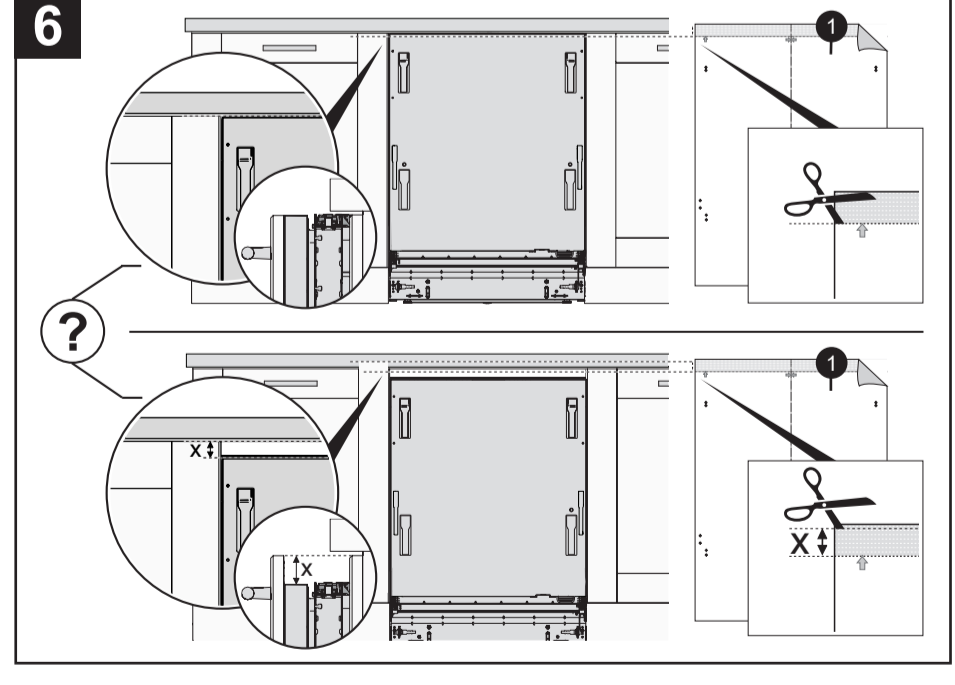

X mm

X mm

865645-05

We reserve the right to make changes.