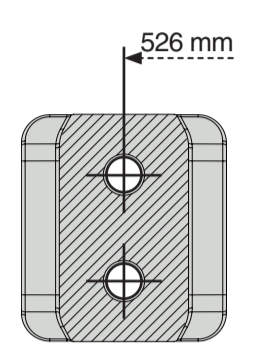

We reserve the right to make changes.