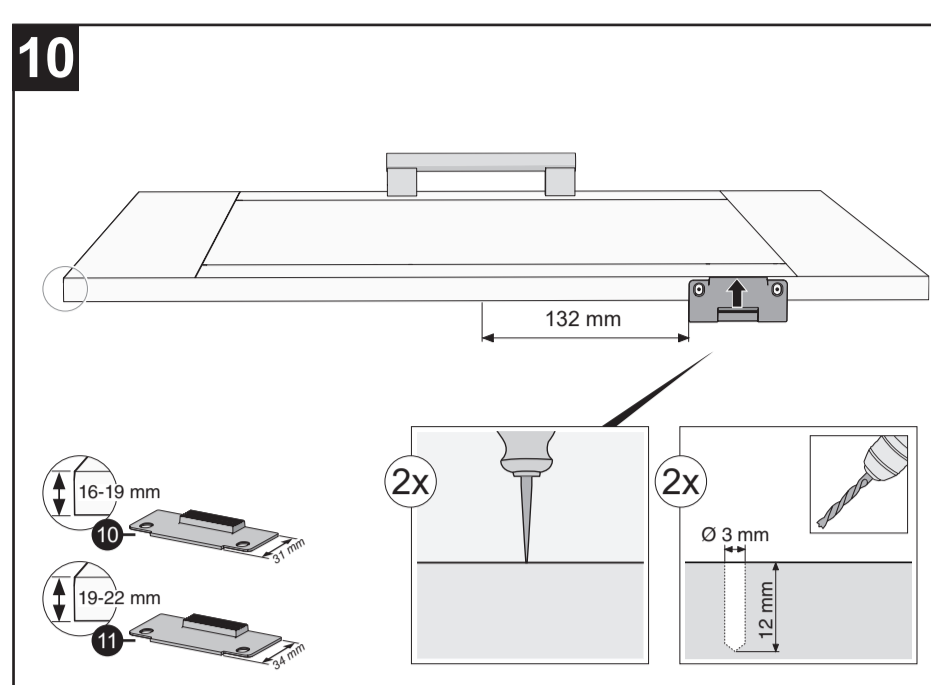

X mm

X mm

865645-05

We reserve the right to make changes.