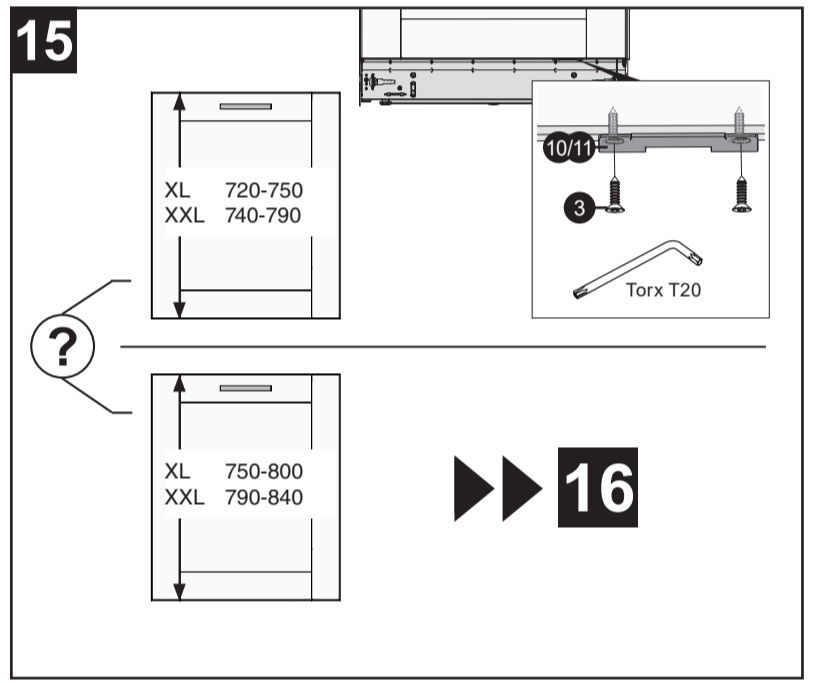

X mm

X mm

865645-05

We reserve the right to make changes.