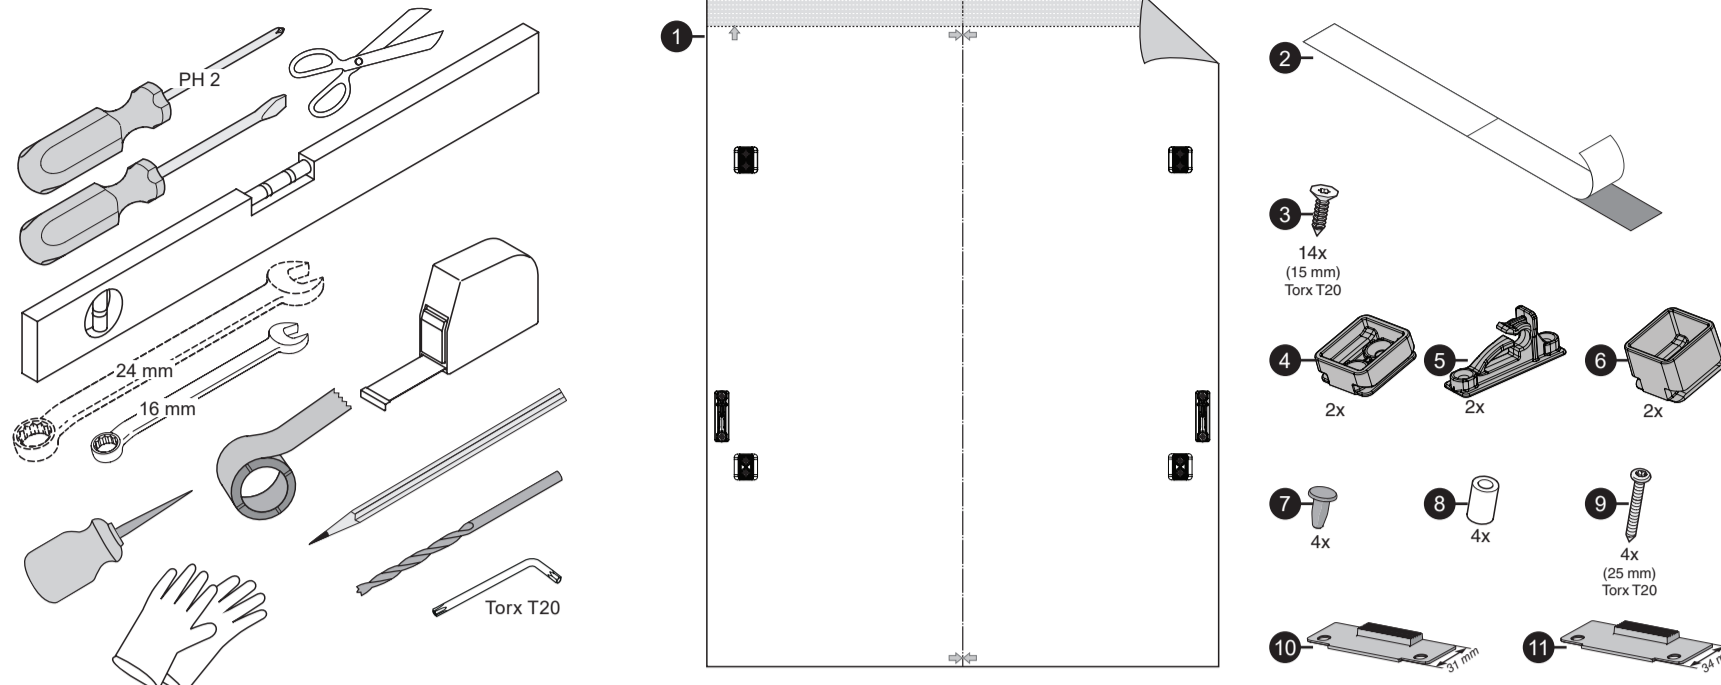

X mm

X mm

865645-05

We reserve the right to make changes.