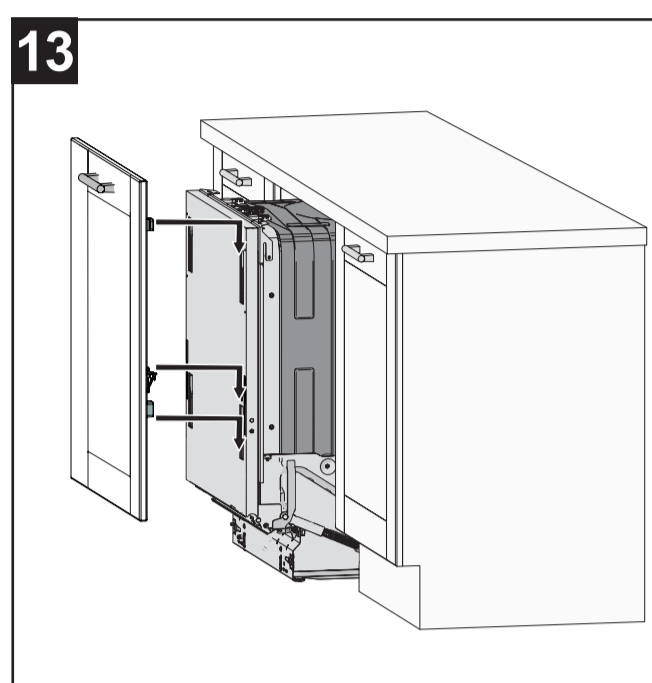

X mm

X mm

865645-05

We reserve the right to make changes.