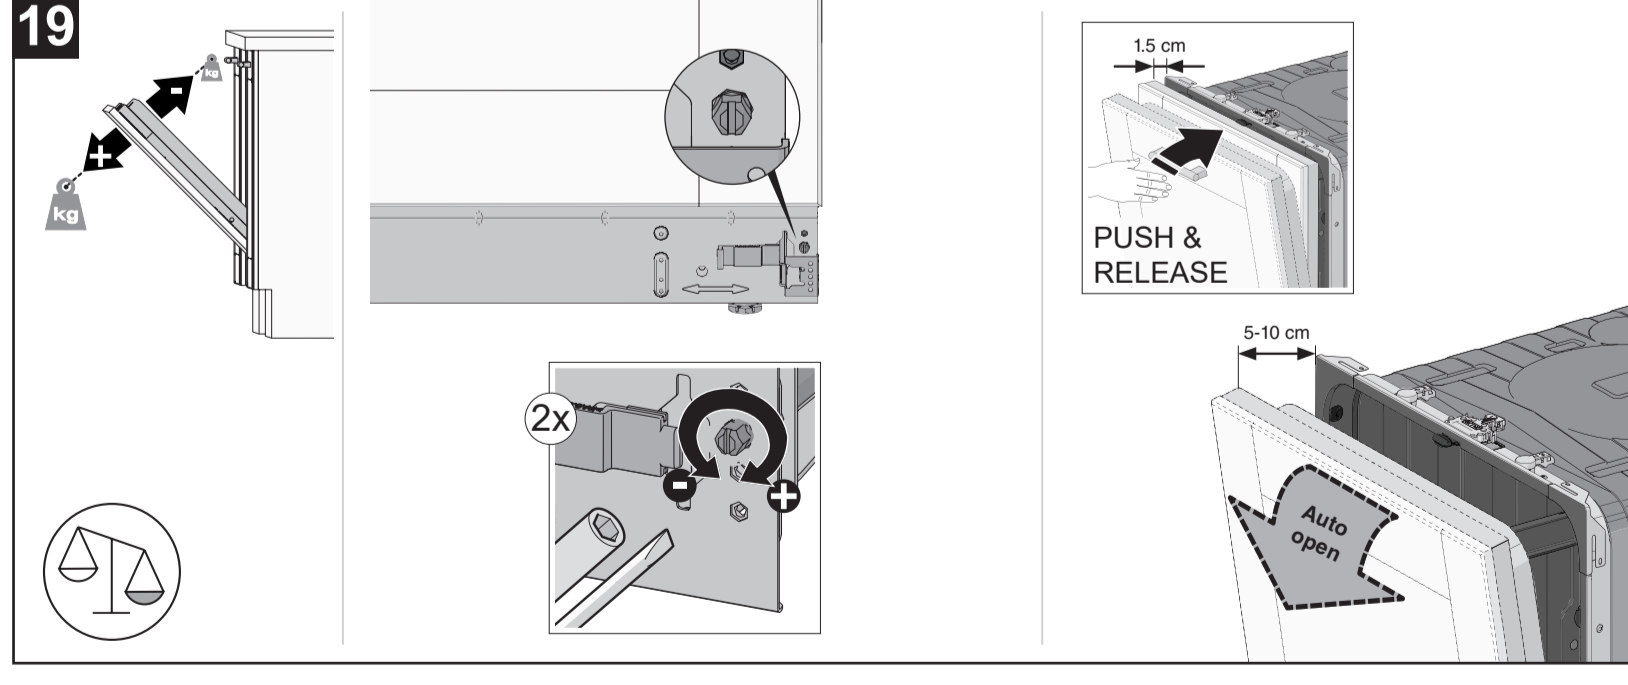

X mm

X mm

865645-05

We reserve the right to make changes.