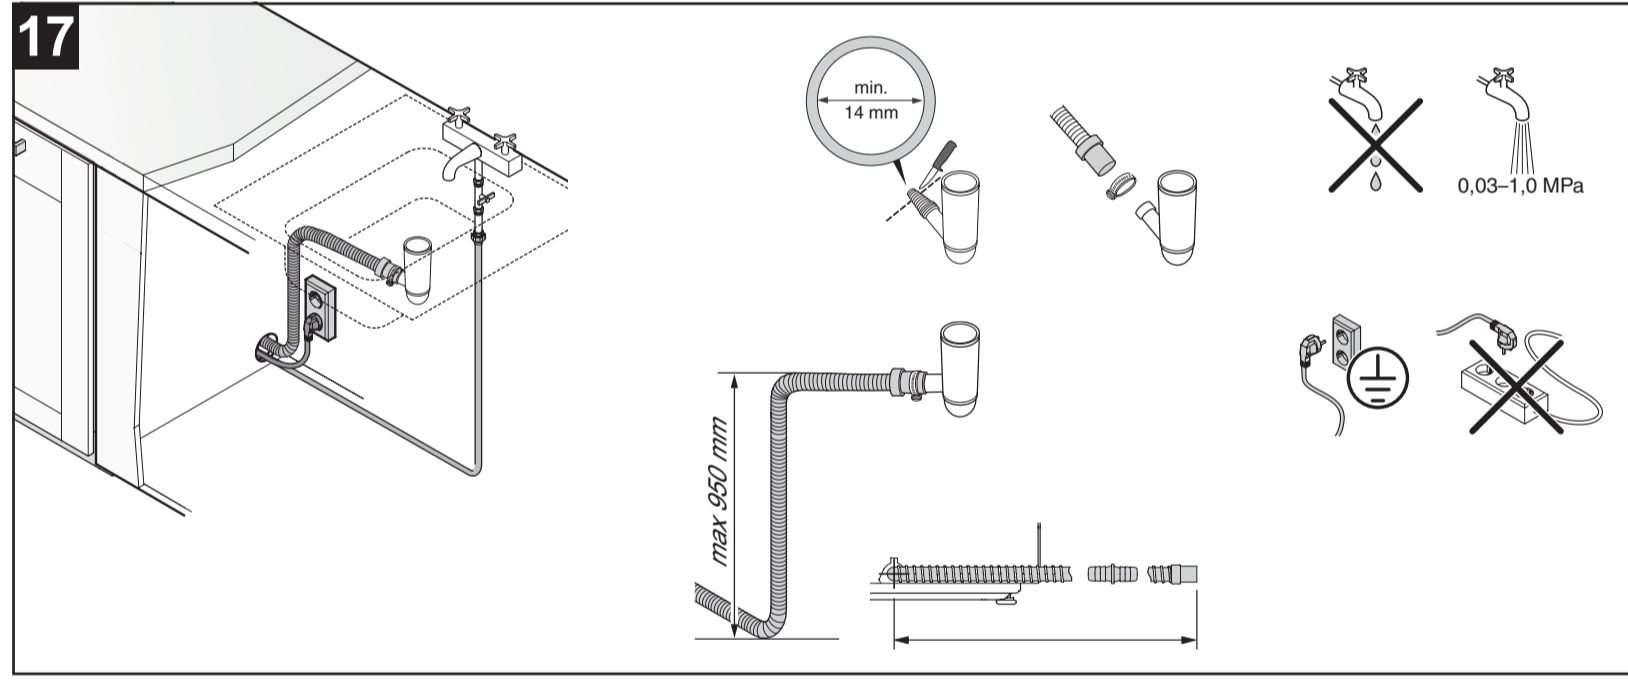

X mm

X mm

865645-05

We reserve the right to make changes.