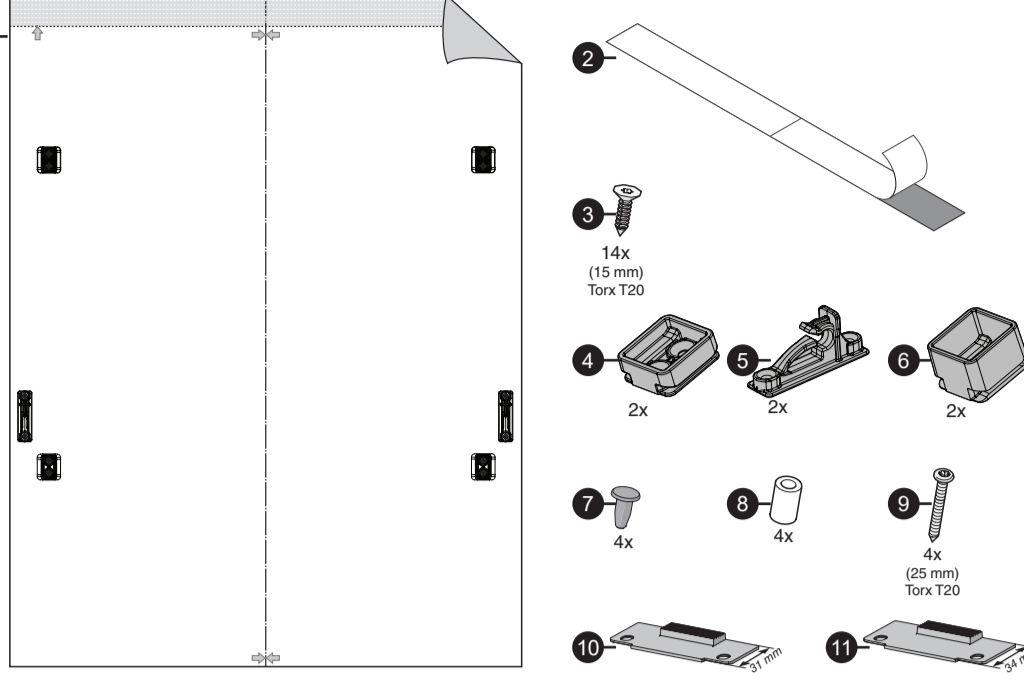

X mm

X mm

865645-05

We reserve the right to make changes.