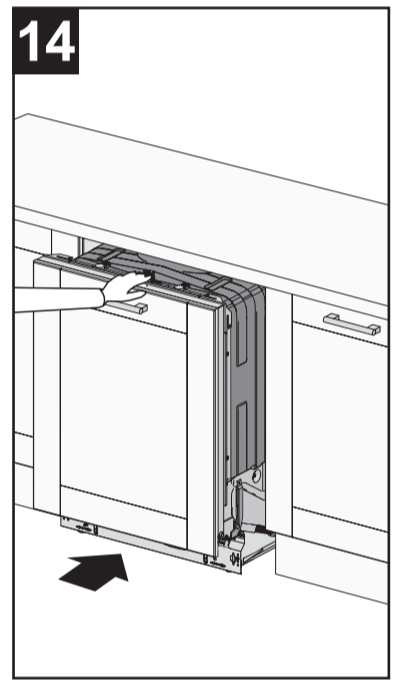

X mm

X mm

865645-05

We reserve the right to make changes.