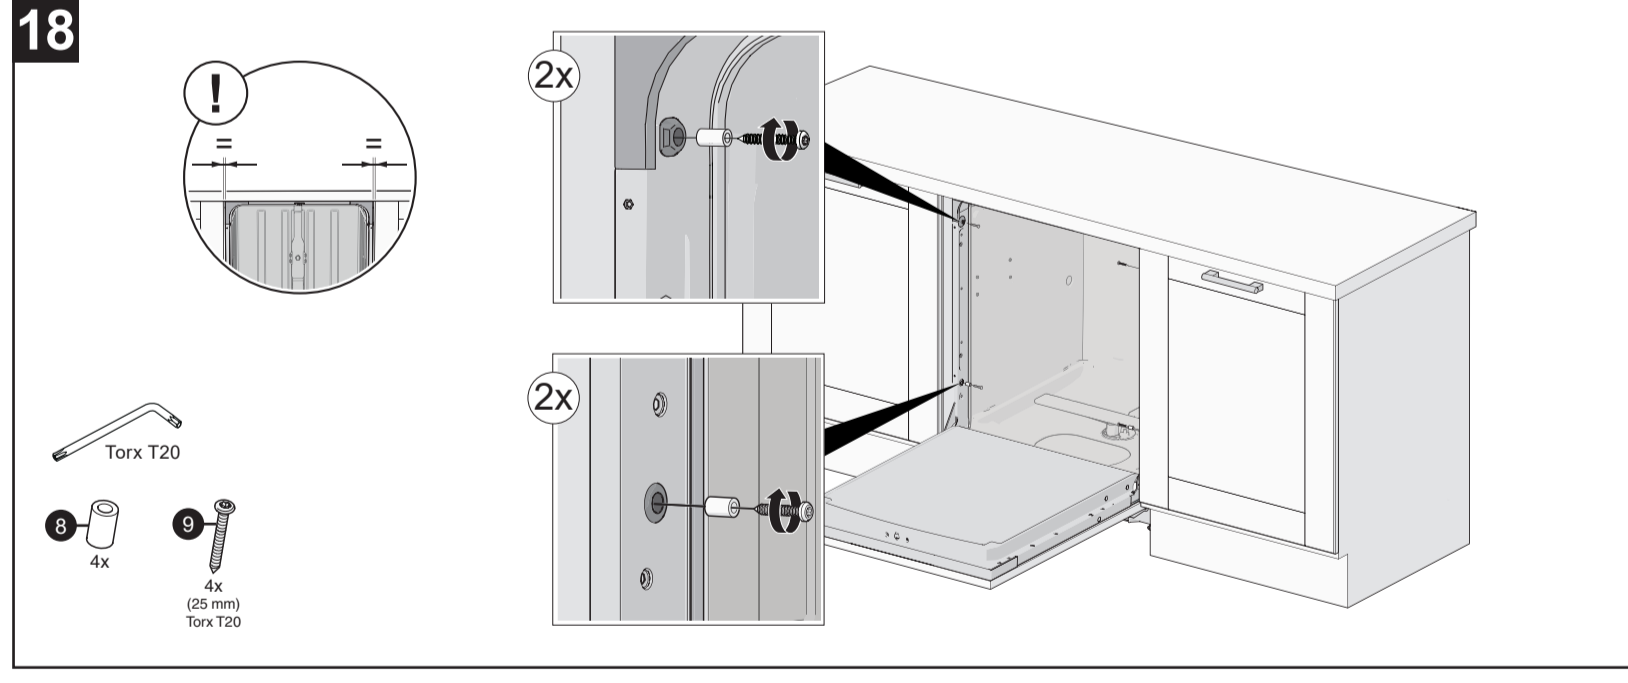

X mm

X mm

865645-05

We reserve the right to make changes.