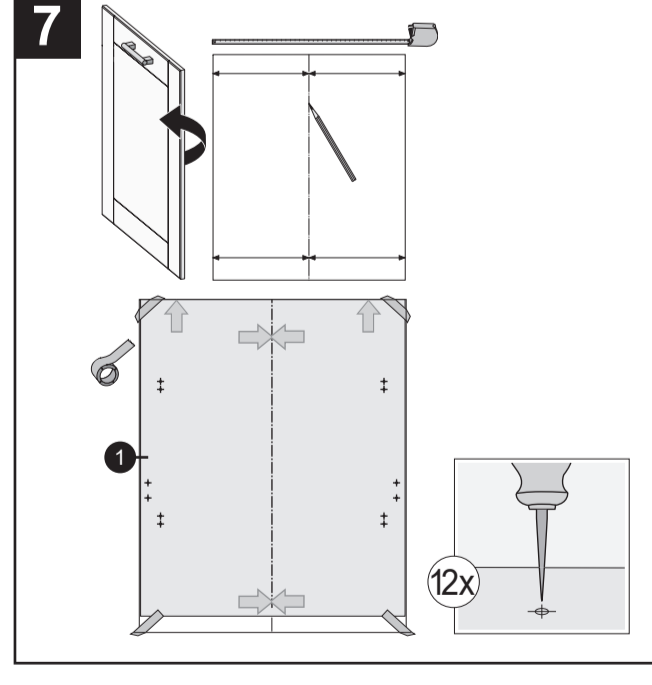

X mm

X mm

865645-05

We reserve the right to make changes.