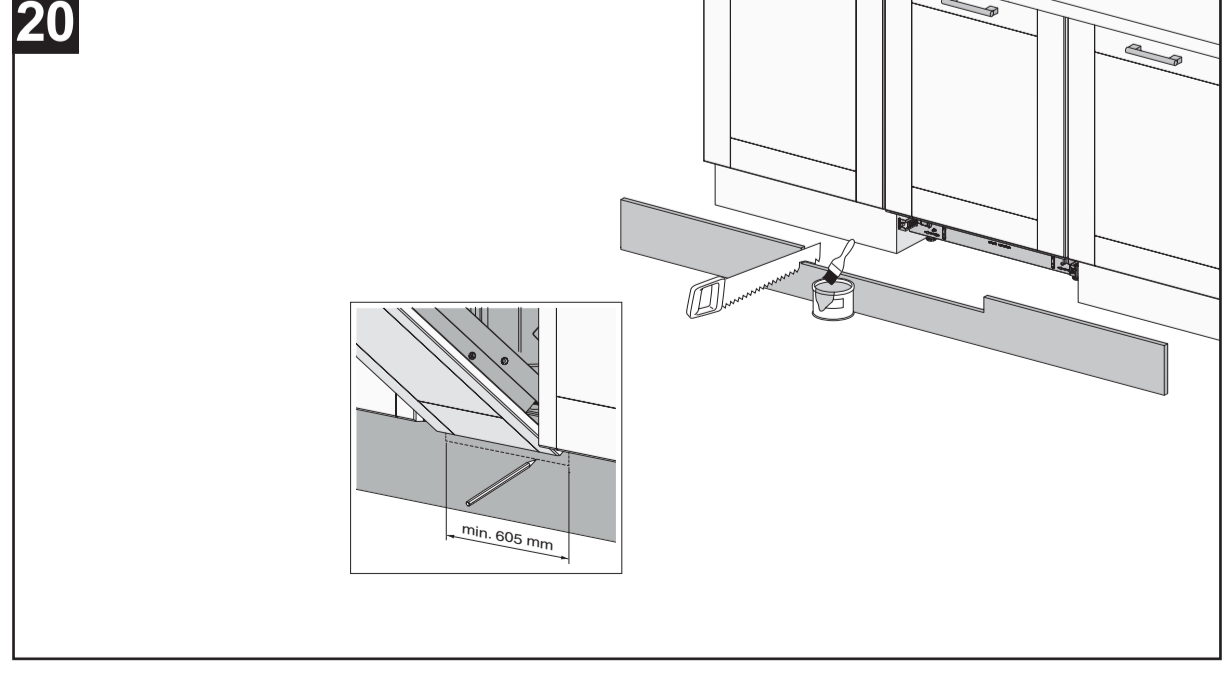

X mm

X mm

865645-05

We reserve the right to make changes.