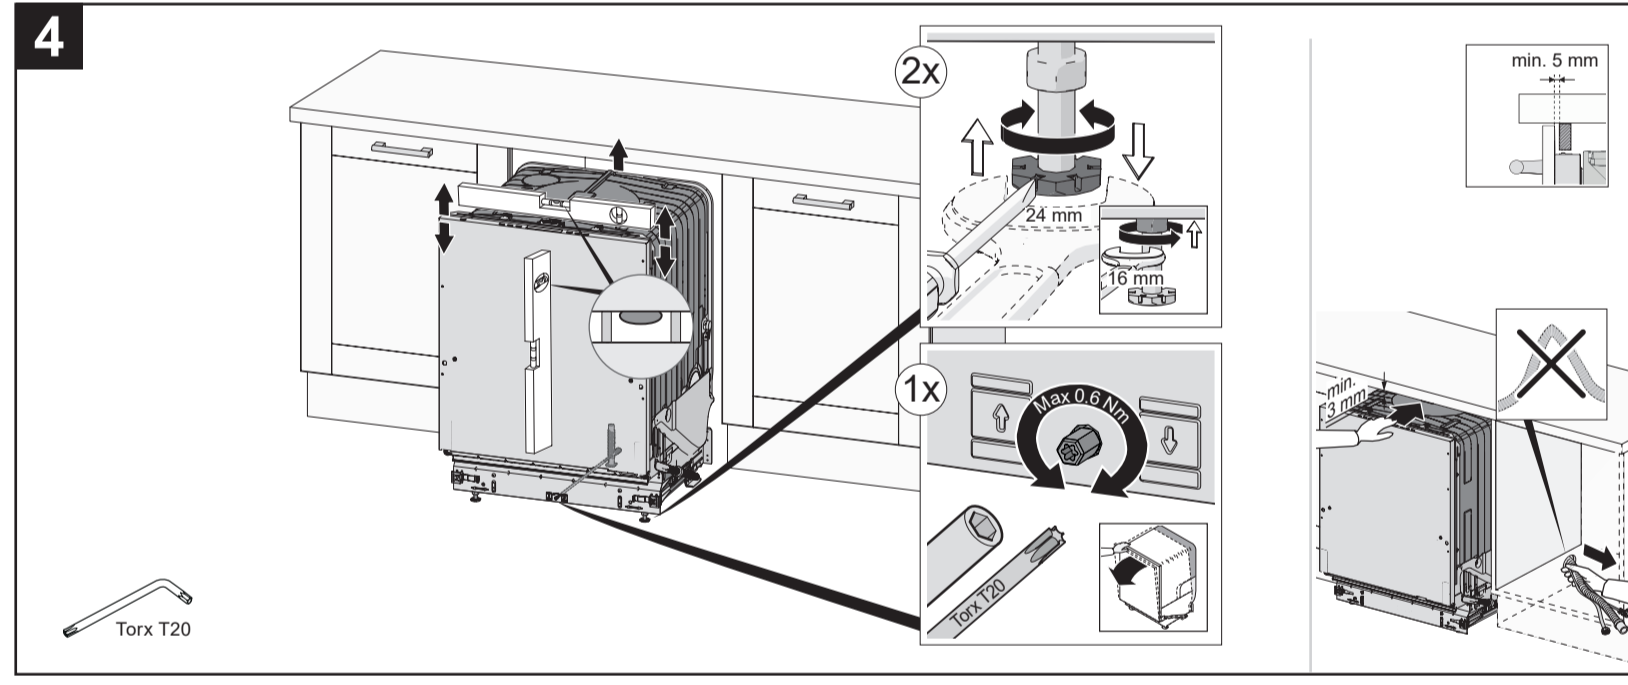

X mm

X mm

865645-05

We reserve the right to make changes.