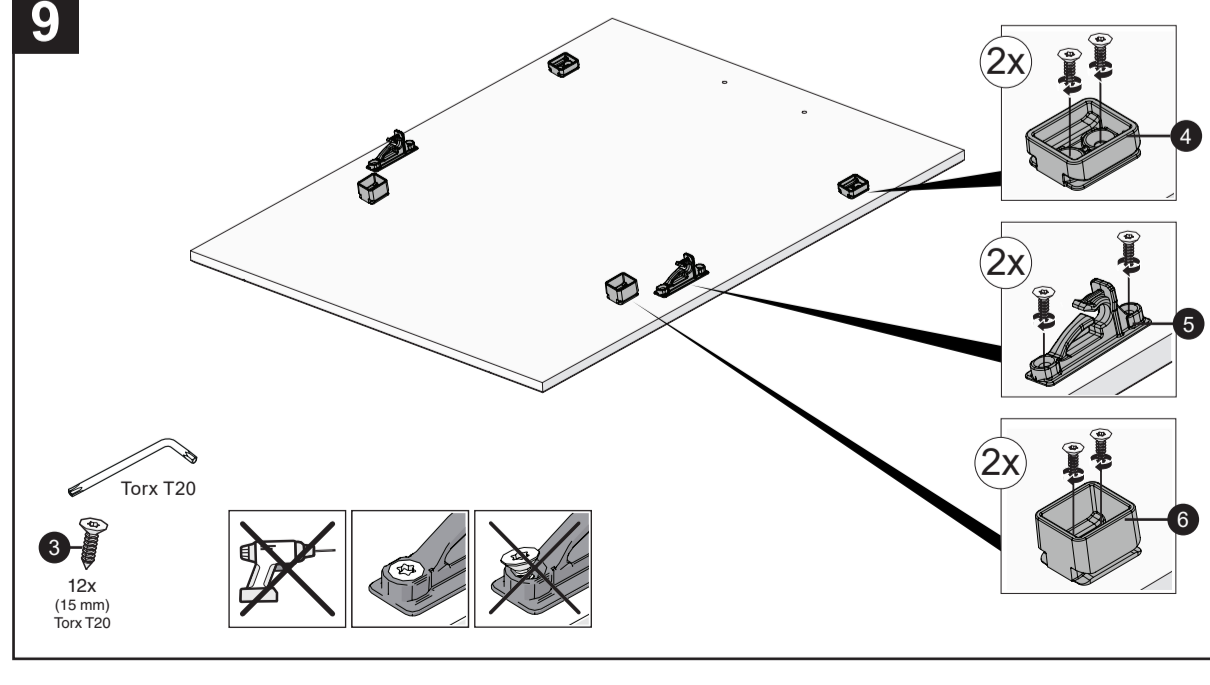

X mm

X mm

865645-05

We reserve the right to make changes.