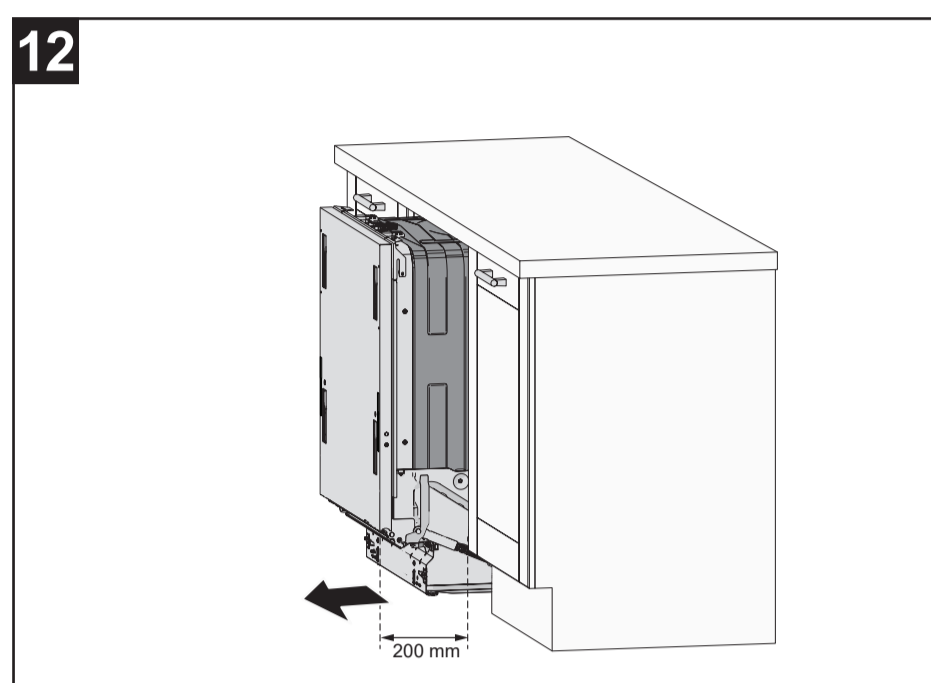

X mm

X mm

865645-05

We reserve the right to make changes.