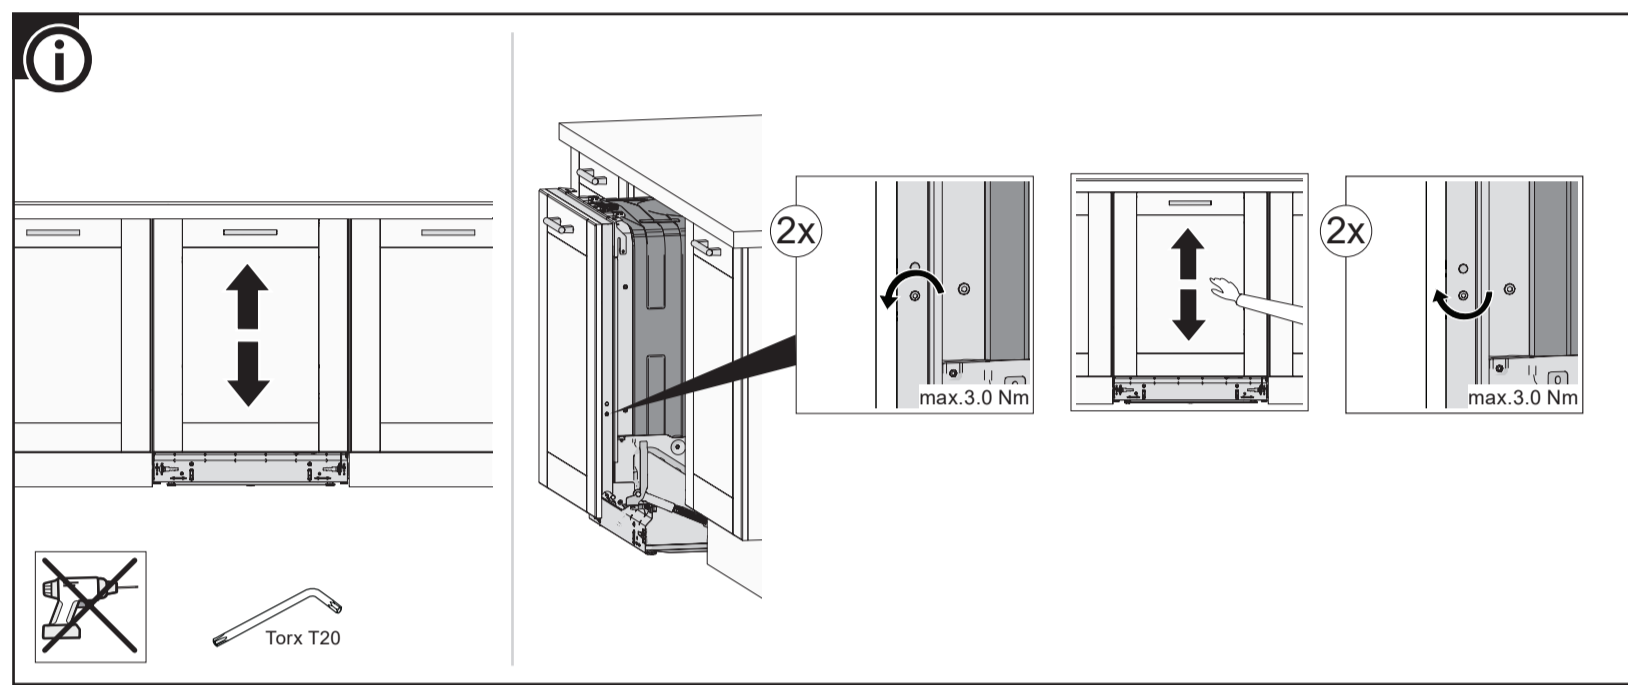

X mm

X mm

865645-05

We reserve the right to make changes.