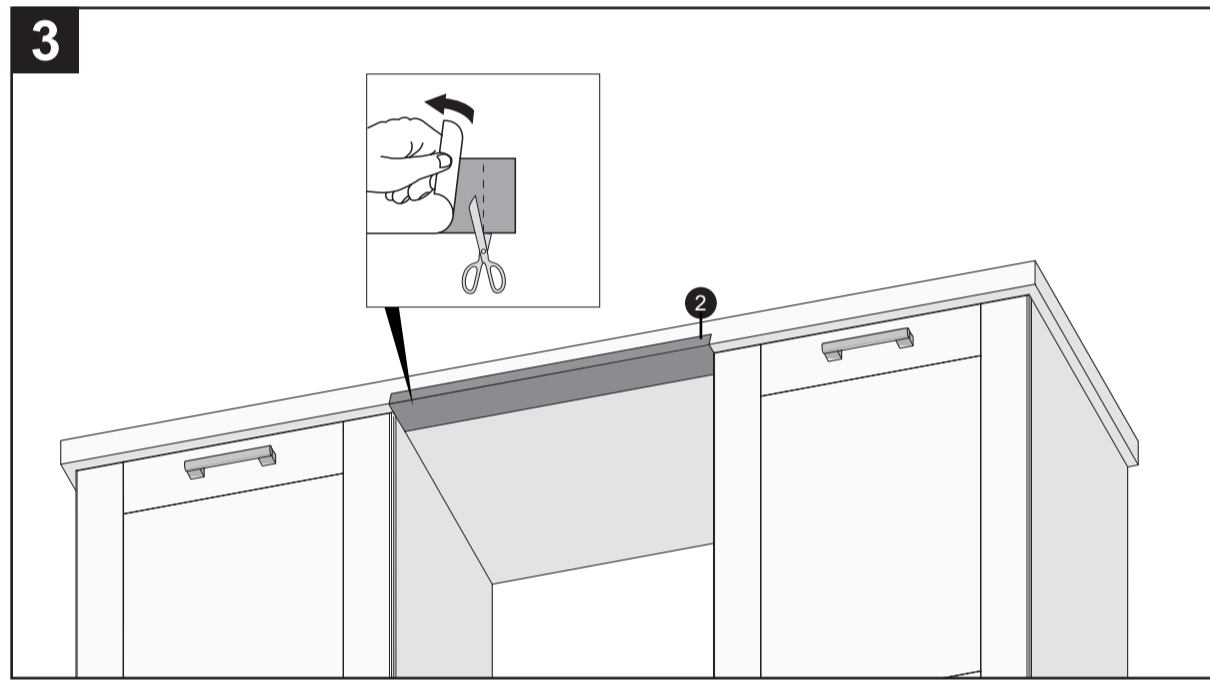

X mm

X mm

865645-05

We reserve the right to make changes.