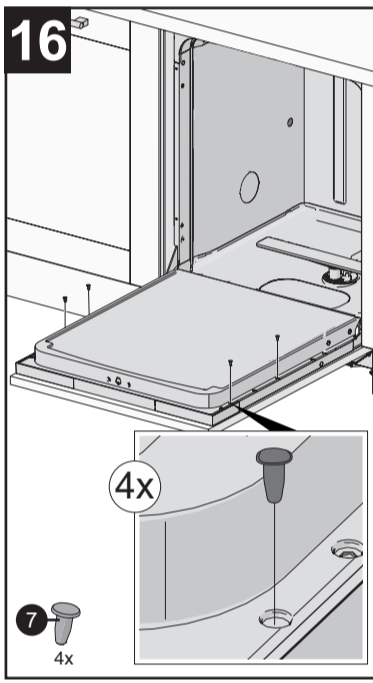

X mm

X mm

865645-05

We reserve the right to make changes.