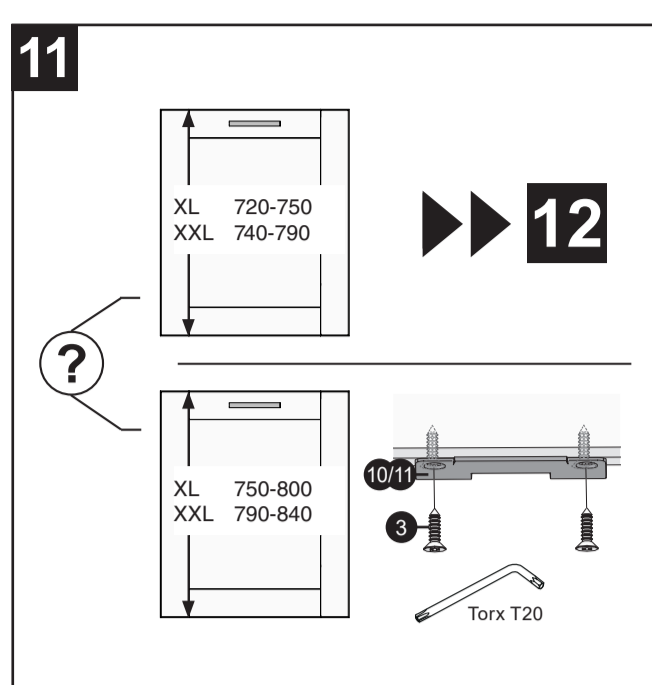

X mm

X mm

865645-05

We reserve the right to make changes.