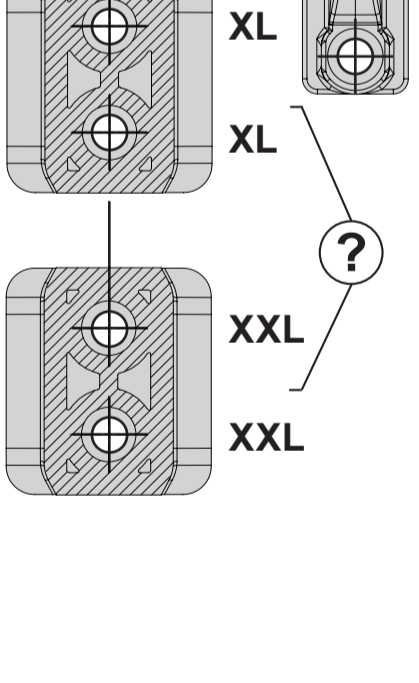

X mm

X mm

865645-05

We reserve the right to make changes.