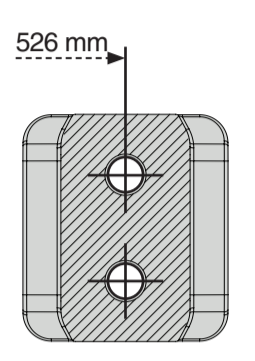

We reserve the right to make changes.