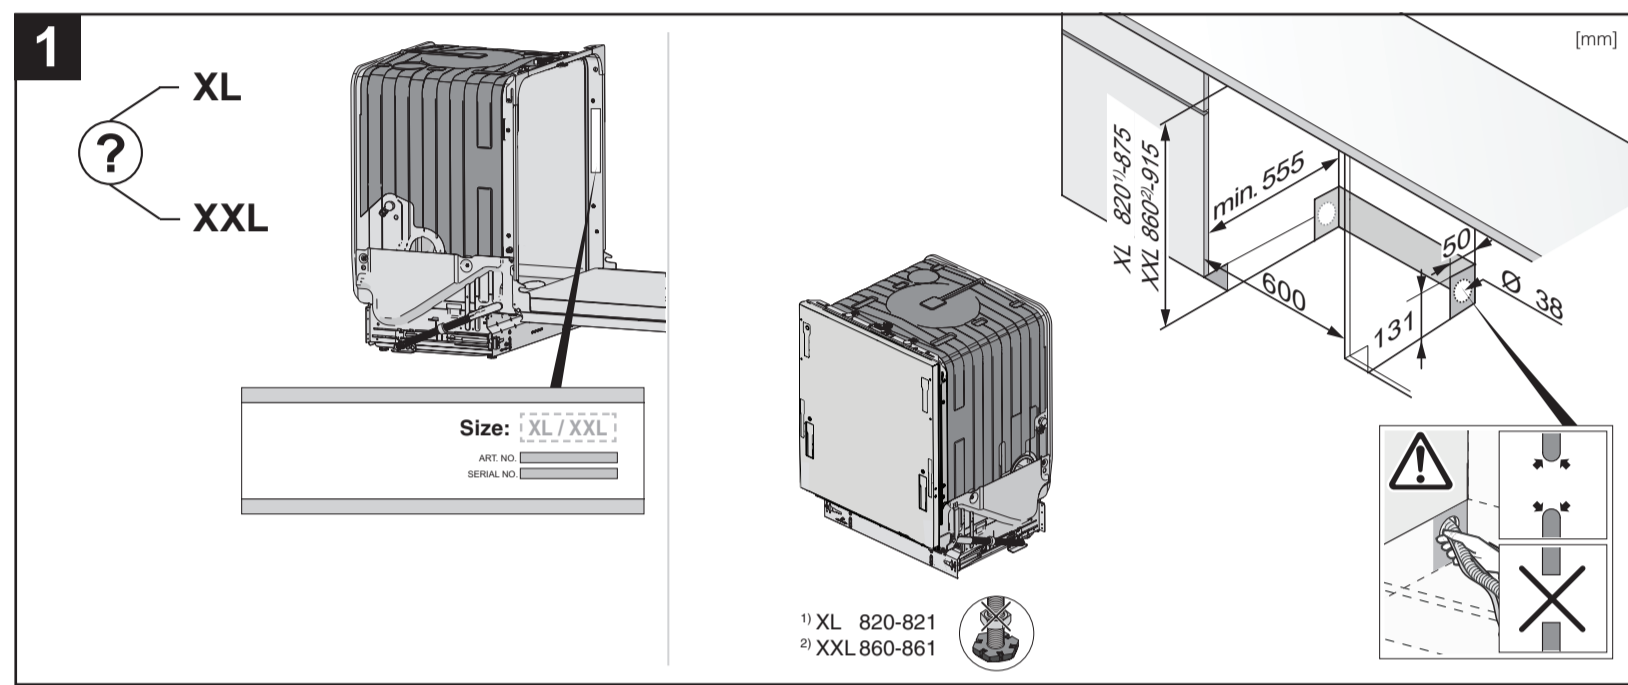

X mm

X mm

865645-05

We reserve the right to make changes.