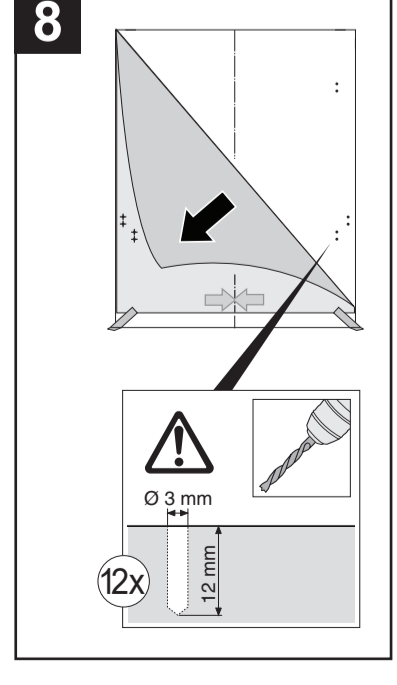

X mm

X mm

865645-05

We reserve the right to make changes.