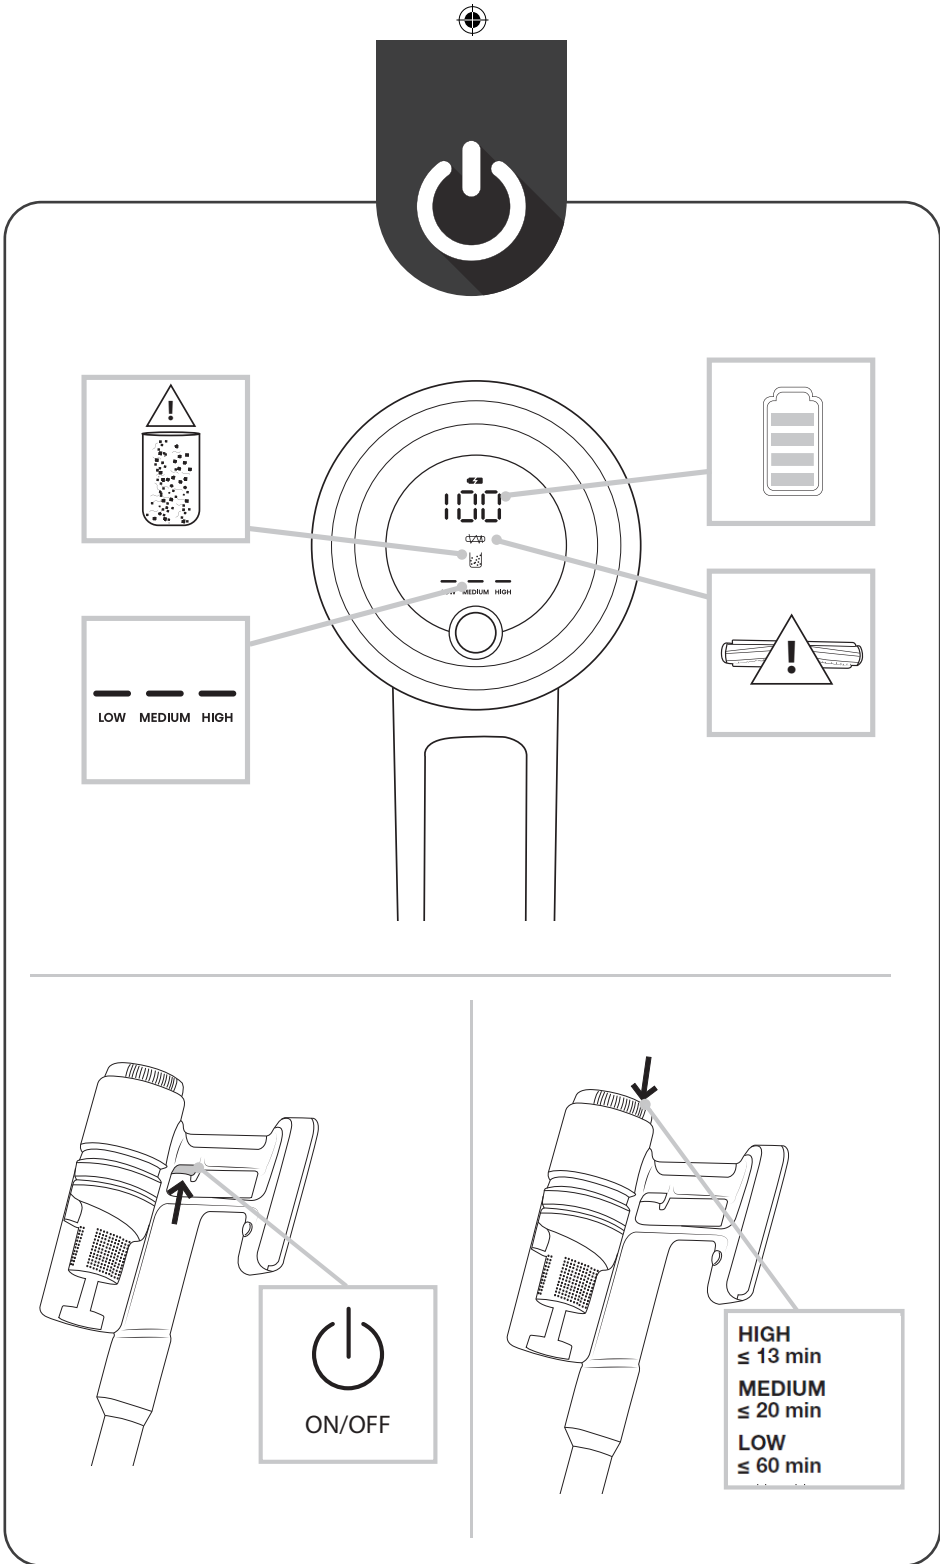

Hisense

CORDLESS
VACUUM
CLEANER
HI-MOVE IV
HVC6464xx

QUICK GUIDE

1. Motor unit with housing, battery and dust container

2. Foldable tube

3. Flexible tube

4. Soft brush

5. Roller brush

3.

-  ✓
-  ✓
-  ✓
-  ✗
-  ✗

-  ✓
-  ✓
-  ✗
-  ✗

-  ✓
-  ✓
-  ✗
-  ✗

-  ✓
-  ✓
-  ✓
-  ✗
-  ✗

a

b

c