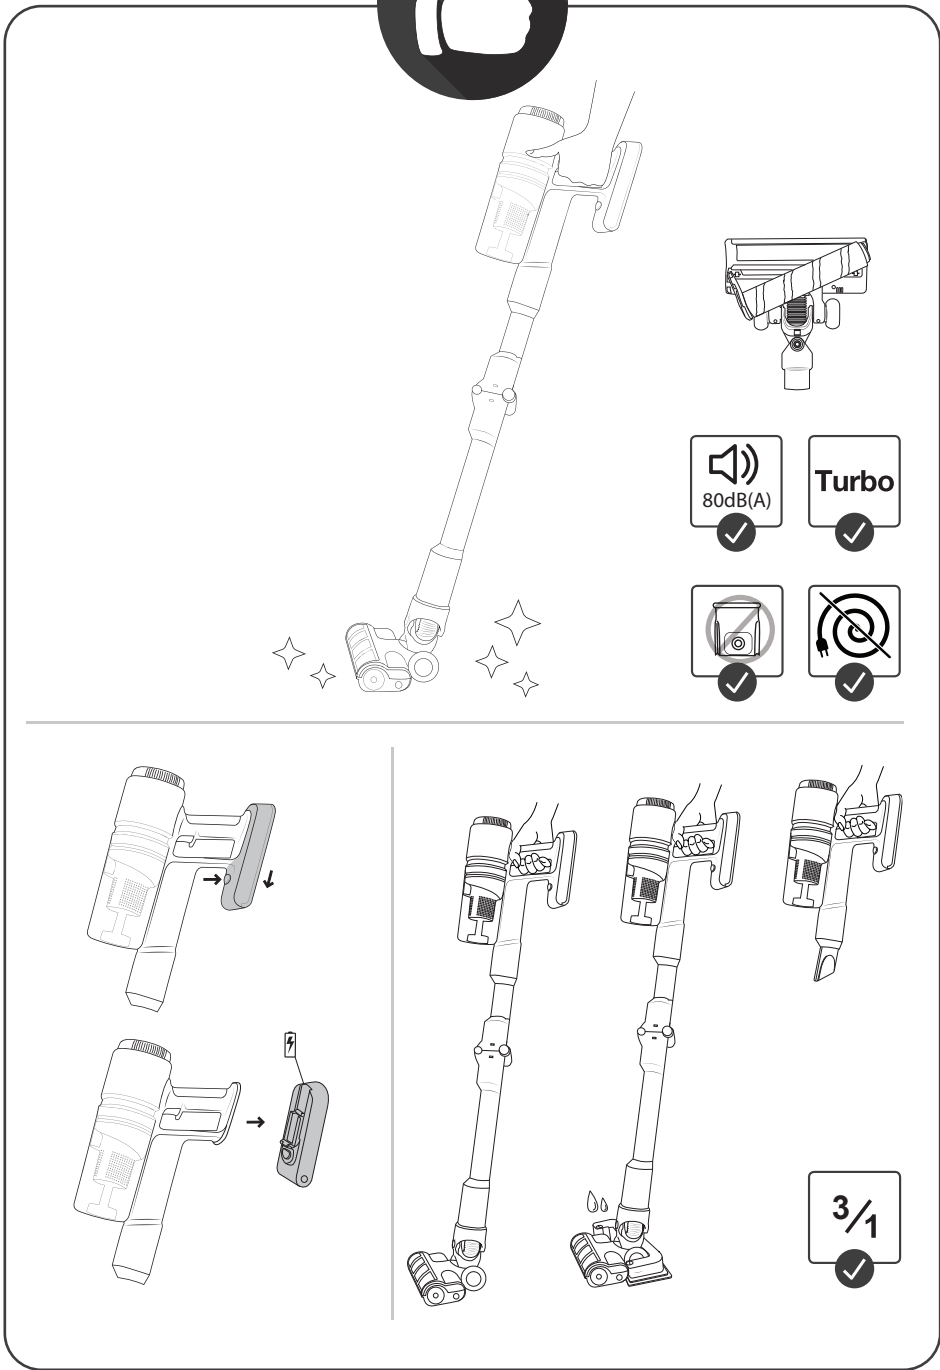

Hisense

CORDLESS
VACUUM
CLEANER
HI-MOVE IV
HVC6464xx

QUICK GUIDE

1. Motor unit with housing, battery and dust container

2. Foldable tube

3. Flexible tube

4. Soft brush

5. Roller brush

6. Water tank + 2x mop pads

7. Crevice nozzle

8. Dusting brush

9. Bed nozzle

10. Wall-mounted base with adapter and power cord

11. 2 x screws

1.

2.