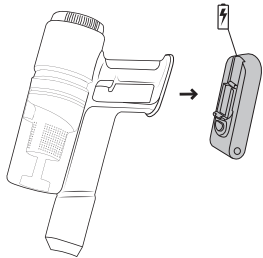

Hisense

CORDLESS
VACUUM
CLEANER
HI-MOVE IV
HVC6464xx

QUICK GUIDE

1. Motor unit with housing, battery and dust container

2. Foldable tube

3. Flexible tube

4. Soft brush

5. Roller brush