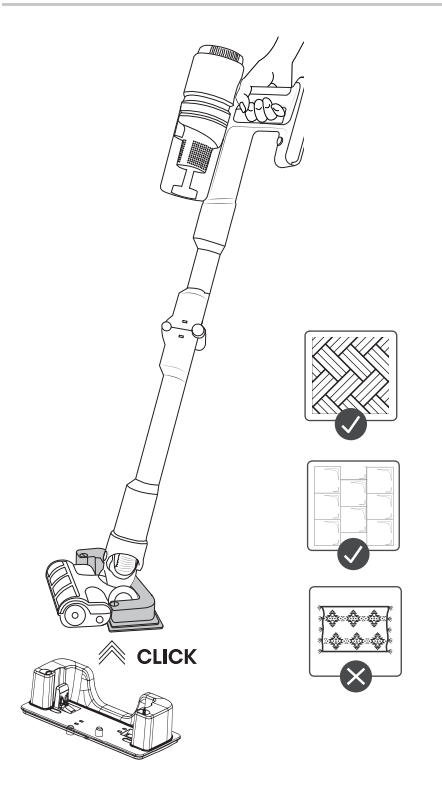

Hisense

CORDLESS
VACUUM
CLEANER
HI-MOVE IV
HVC6464xx

QUICK GUIDE

1. Motor unit with housing, battery and dust container

2. Foldable tube

3. Flexible tube

4. Soft brush

5. Roller brush

3.

-  ✓
-  ✓
-  ✓
-  ✗
-  ✗

-  ✓
-  ✓
-  ✗
-  ✗

-  ✓
-  ✓
-  ✗
-  ✗

-  ✓
-  ✓
-  ✓
-  ✗
-  ✗

a

b

c