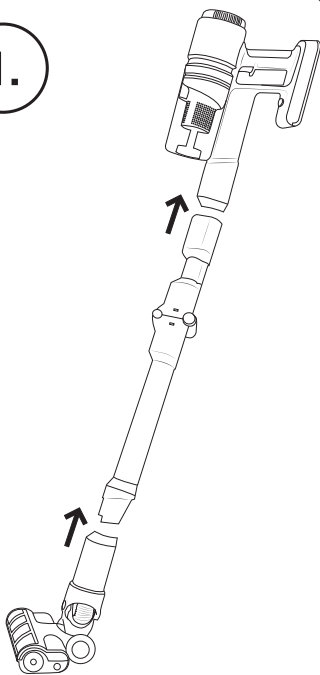

Hisense

CORDLESS
VACUUM
CLEANER
HI-MOVE IV
HVC6464xx

QUICK GUIDE

1. Motor unit with housing, battery and dust container

2. Foldable tube

3. Flexible tube

4. Soft brush

5. Roller brush

6. Water tank + 2x mop pads

7. Crevice nozzle

8. Dusting brush

9. Bed nozzle

10. Wall-mounted base with adapter and power cord

11. 2 x screws

1.

2.