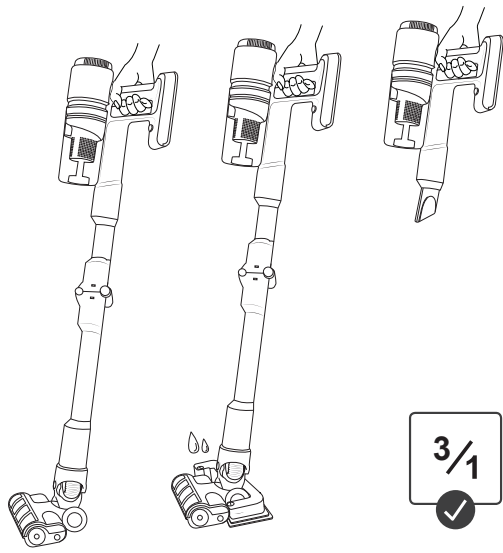

Hisense

CORDLESS
VACUUM
CLEANER
HI-MOVE IV
HVC6464xx

QUICK GUIDE

1. Motor unit with housing, battery and dust container

2. Foldable tube

3. Flexible tube

4. Soft brush

5. Roller brush

6. Water tank + 2x mop pads

7. Crevice nozzle

8. Dusting brush

9. Bed nozzle

10. Wall-mounted base with adapter and power cord

11. 2 x screws

1.

2.