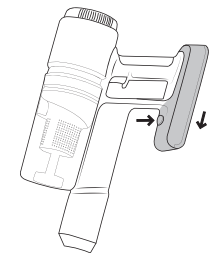

Hisense

CORDLESS
VACUUM
CLEANER
HI-MOVE IV
HVC6464xx

QUICK GUIDE

1. Motor unit with housing, battery and dust container

2. Foldable tube

3. Flexible tube

4. Soft brush

5. Roller brush

6. Water tank + 2x mop pads

7. Crevice nozzle

8. Dusting brush

9. Bed nozzle

10. Wall-mounted base with adapter and power cord

11. 2 x screws

1.

2.